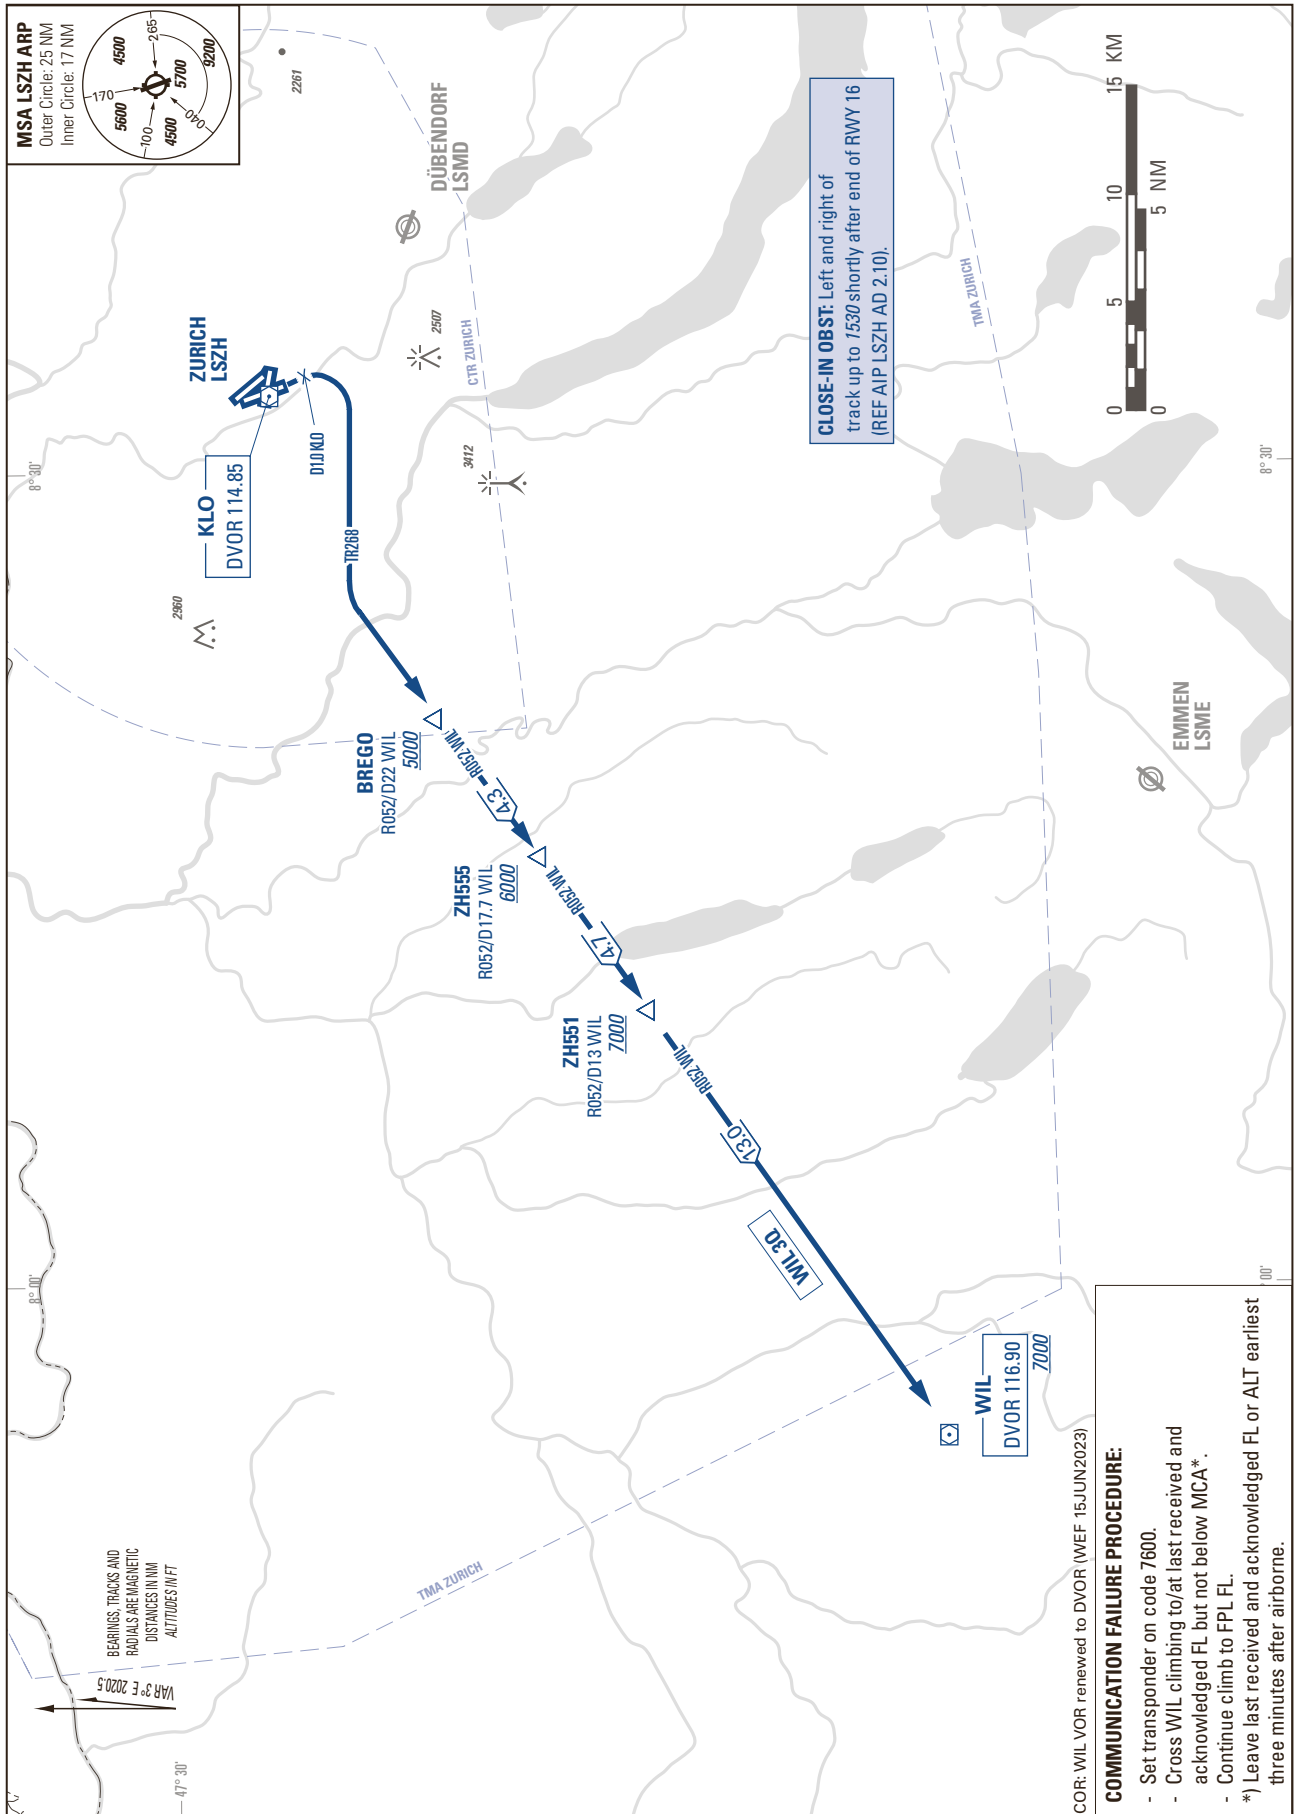

STANDARD INSTRUMENT DEPARTURE CHART
(SID) - ICAO

TRANSITION LEVEL by ATC
TRANSITION ALTITUDE 7000

ZURICH LSZH
SID RWY 16 - NON RNAV

THIS PAGE INTENTIONALLY LEFT BLANK