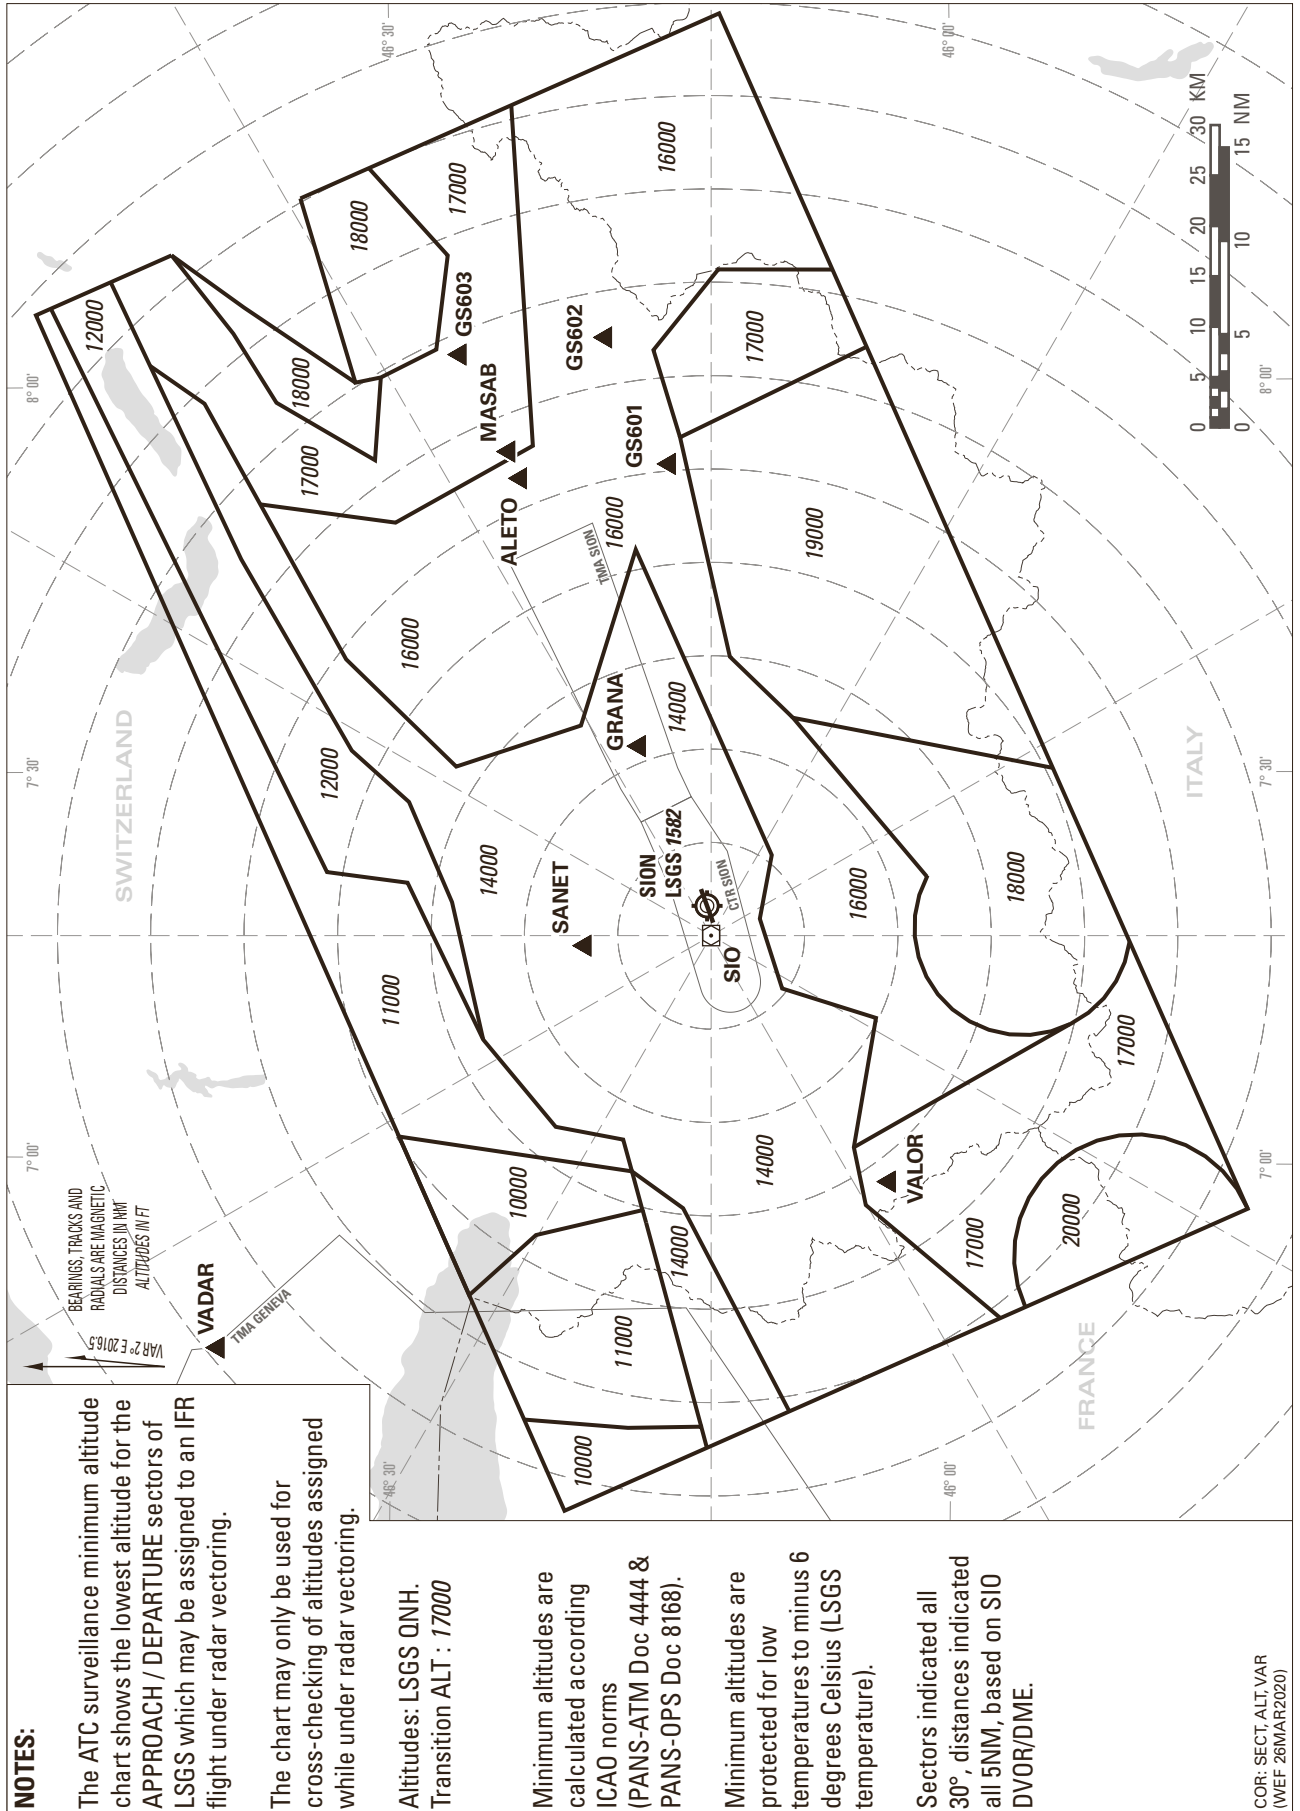

ATC SURVEILLANCE MINIMUM ALTITUDE CHART (ADTEMPERATURES -6°C AND ABOVE)

THIS PAGE INTENTIONALLY LEFT BLANK