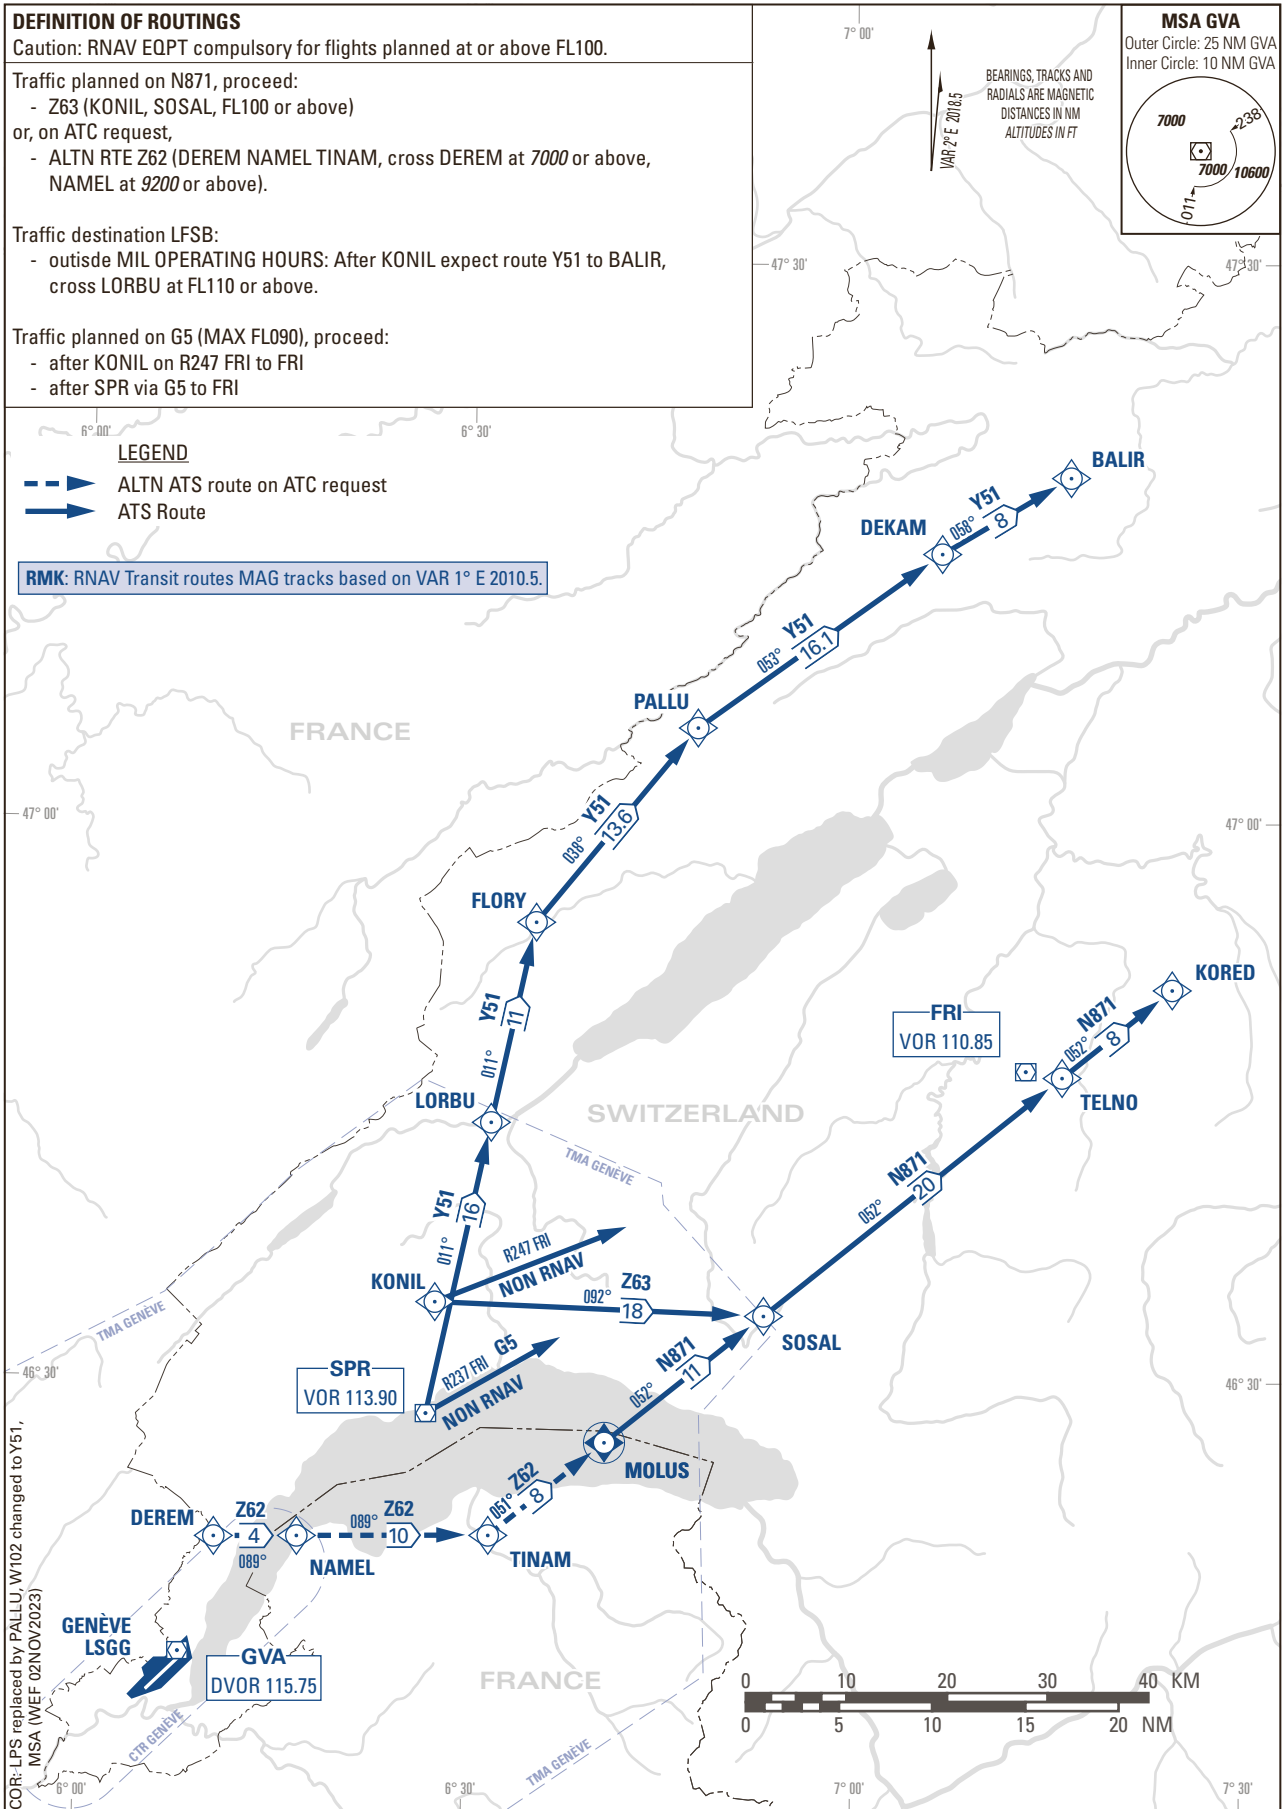

AREA CHART - ICAO

ROUTING AFTER KONIL / SPR / MOLUS DEPARTURES

GENEVA - LSGG

THIS PAGE INTENTIONALLY LEFT BLANK