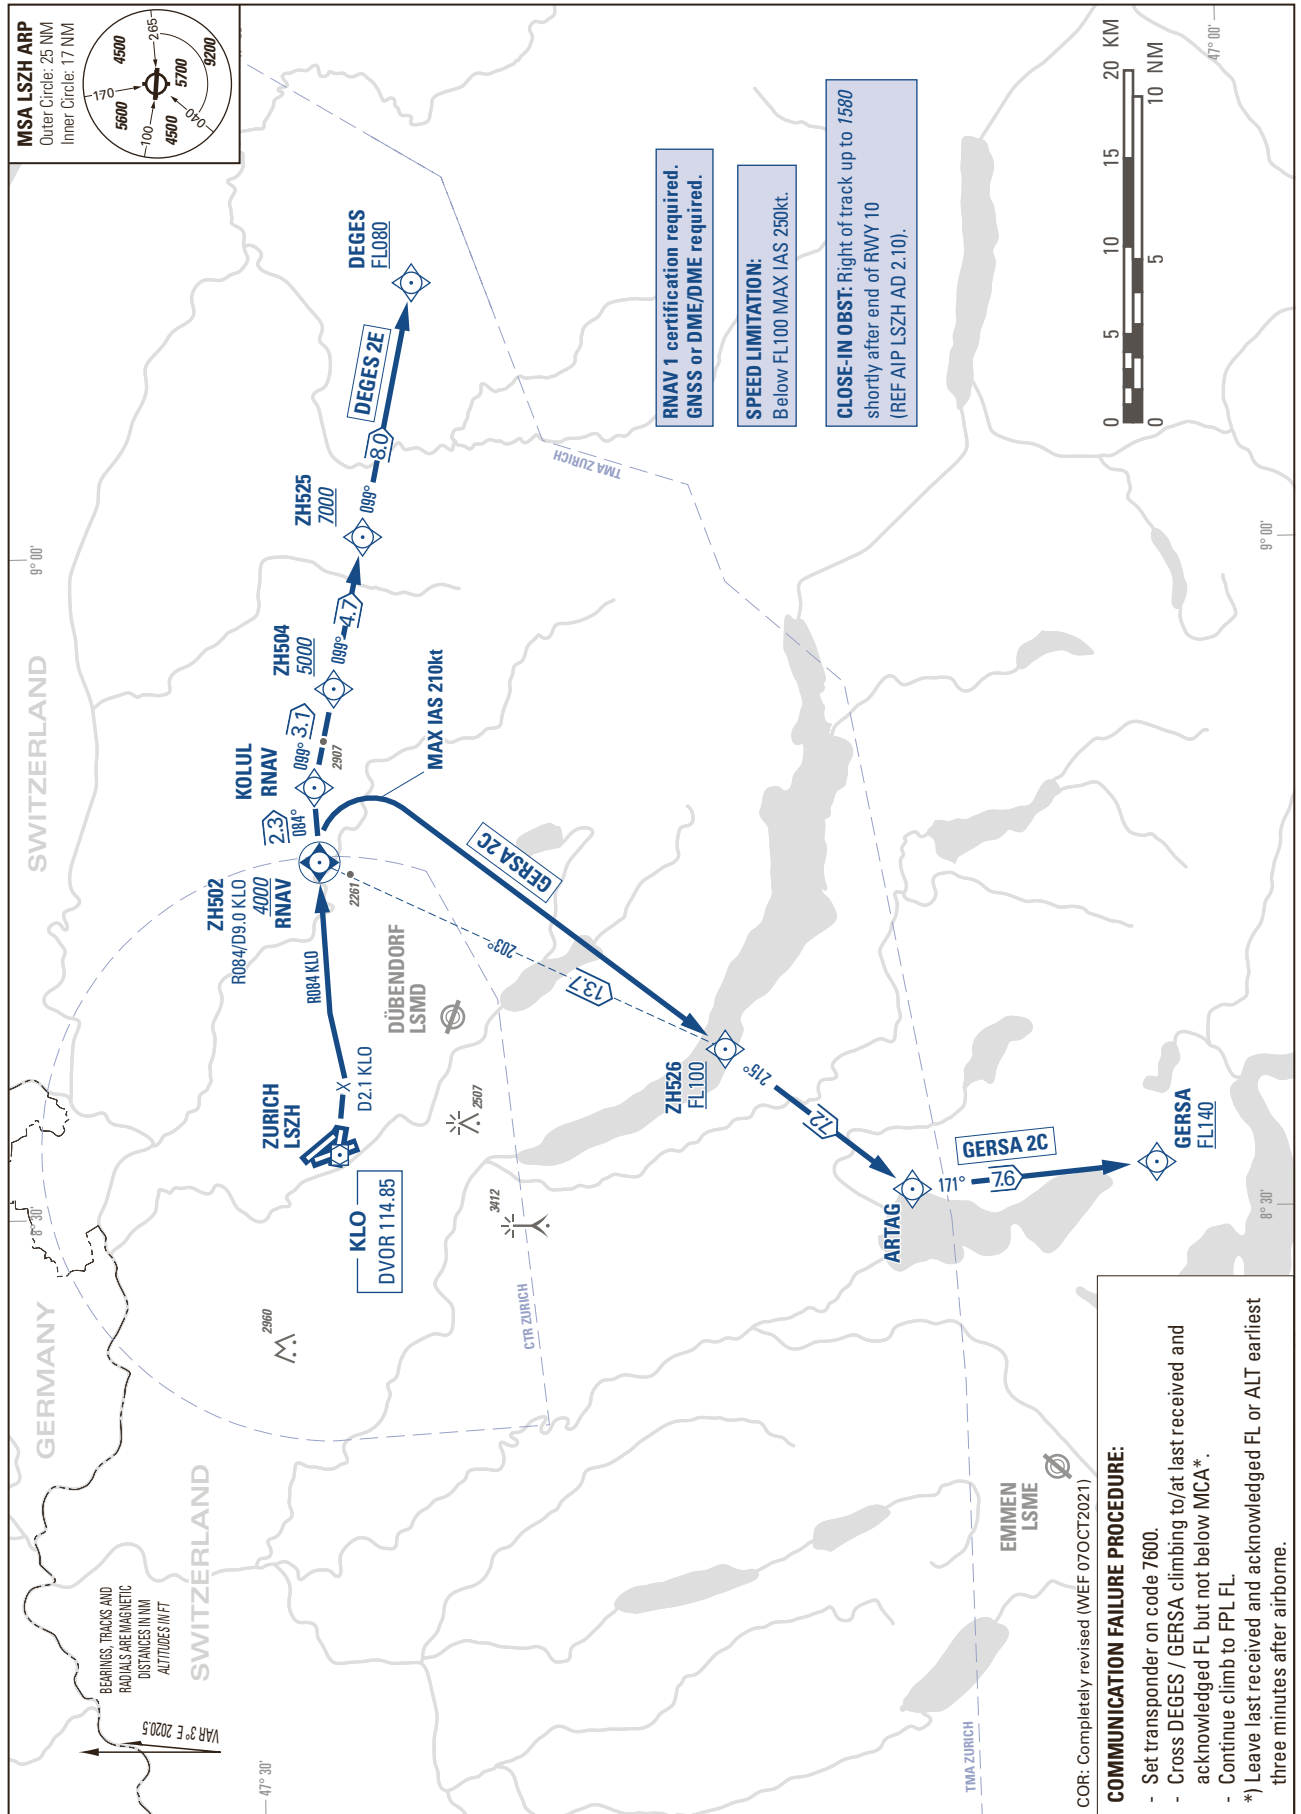

STANDARD INSTRUMENT DEPARTURE CHART (SID) - ICAO

TRANSITION LEVEL by ATC
TRANSITION ALTITUDE 7000

ZURICH LSZH
SID RWY 10 - RNAV 1

THIS PAGE INTENTIONALLY LEFT BLANK