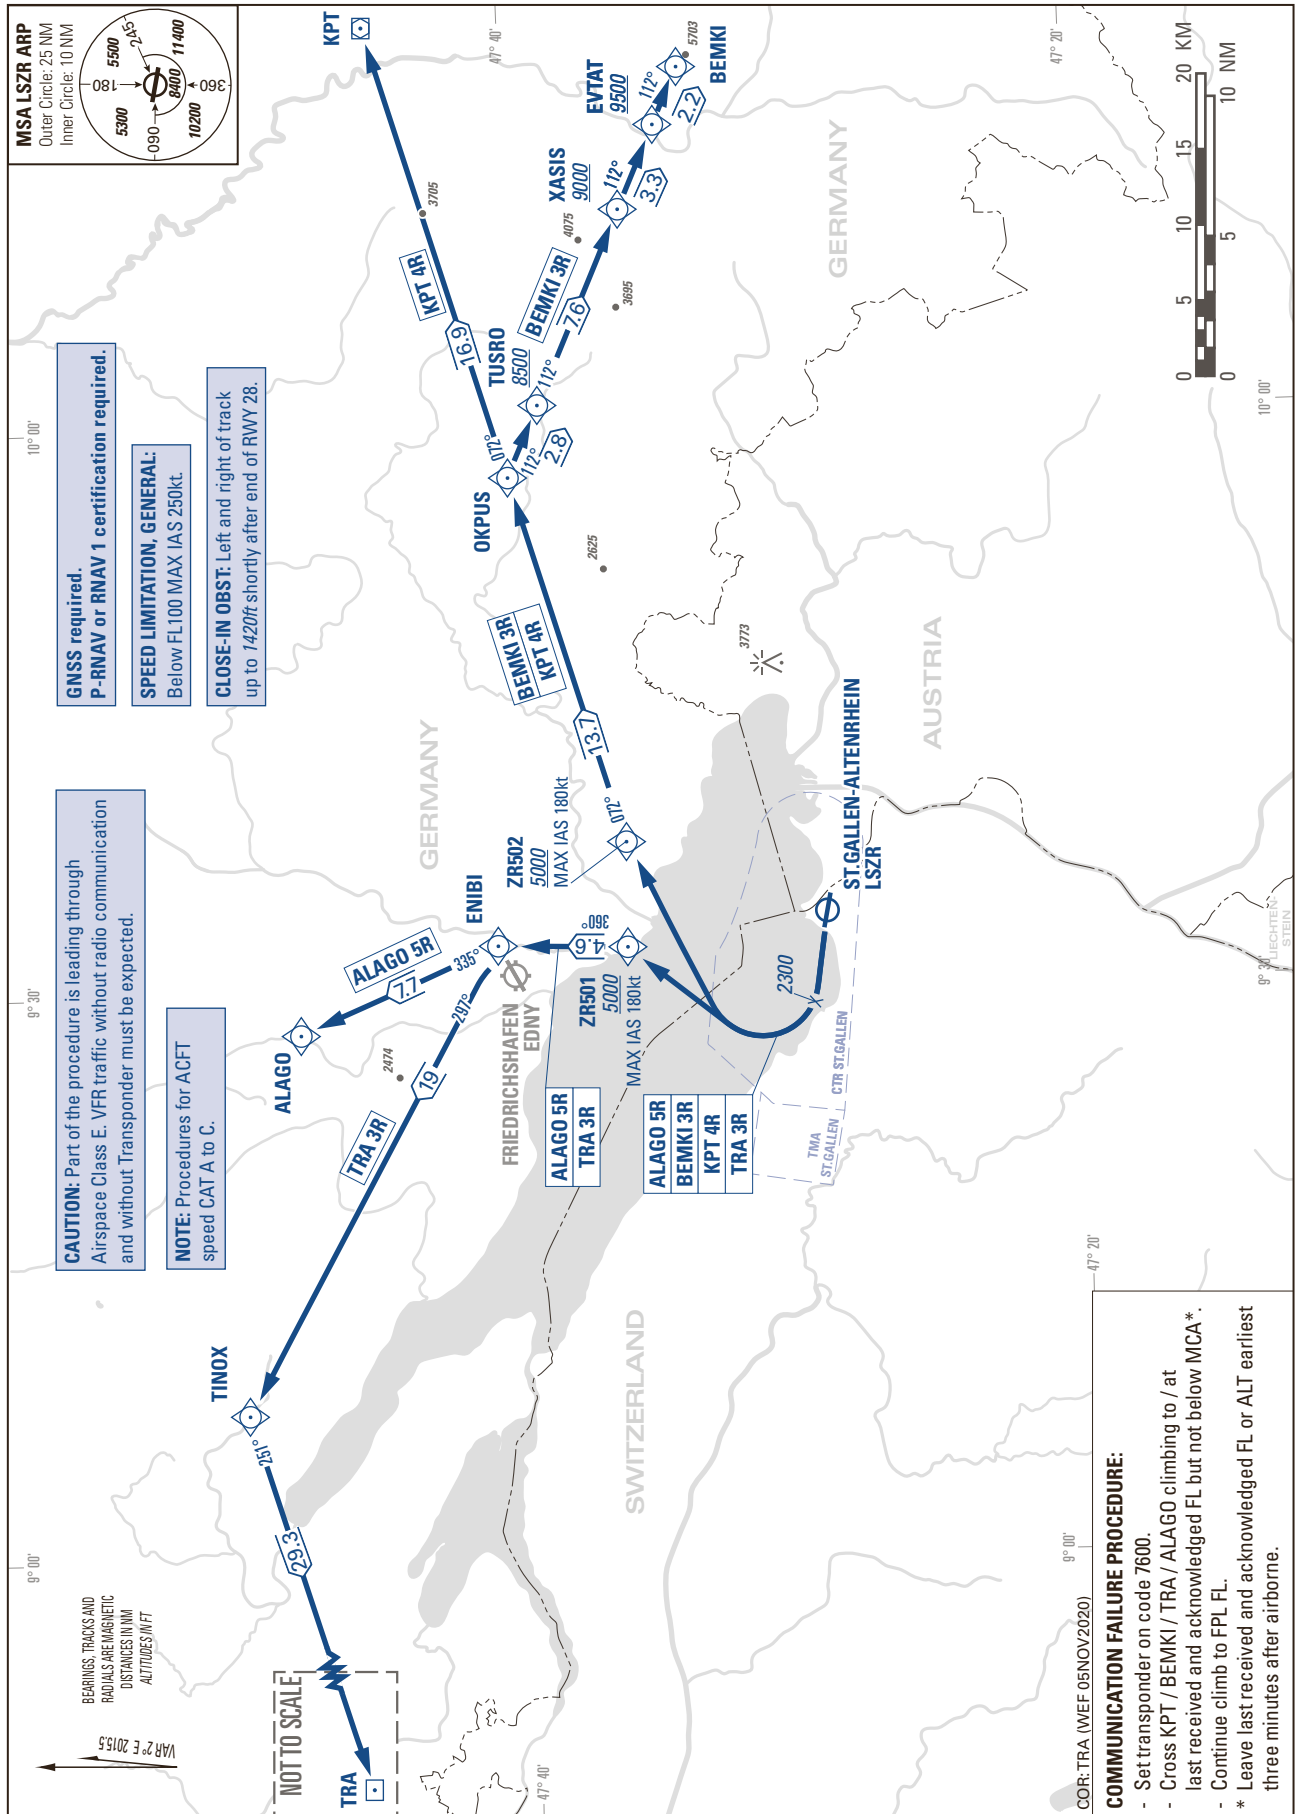

STANDARD INSTRUMENT DEPARTURE CHART
(SID) - ICAO

TRANSITION LEVEL by ATC
TRANSITION ALTITUDE 5000

ST. GALLEN-ALTENRHEIN LSZR
SID RWY 28 - RNAV 1

THIS PAGE INTENTIONALLY LEFT BLANK