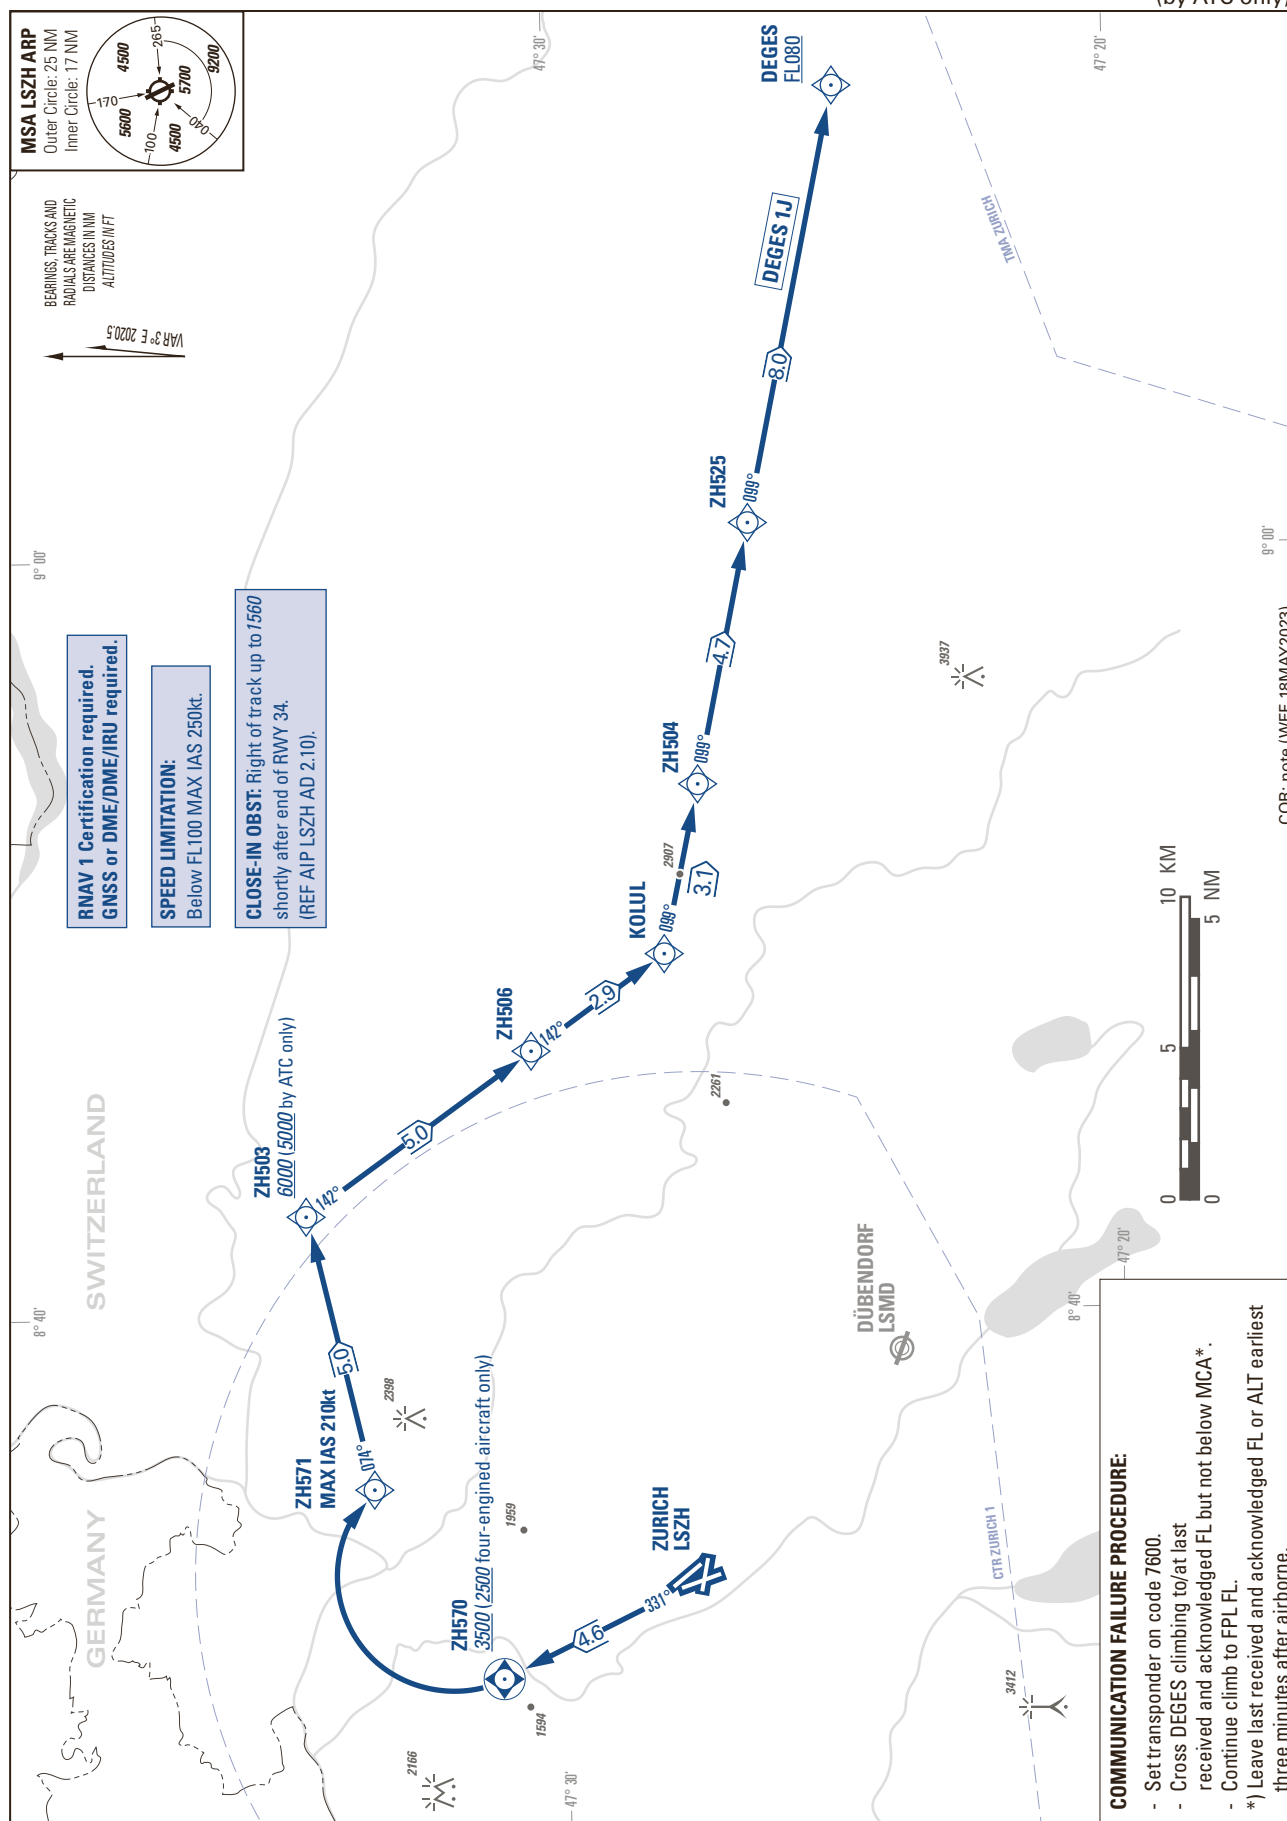

STANDARD INSTRUMENT DEPARTURE CHART (SID) - ICAO

TRANSITION LEVEL by ATC  
TRANSITION ALTITUDE 7000

ZURICH LSZH  
SID RWY 34 - RNAV 1  
(by ATC only)

THIS PAGE INTENTIONALLY LEFT BLANK