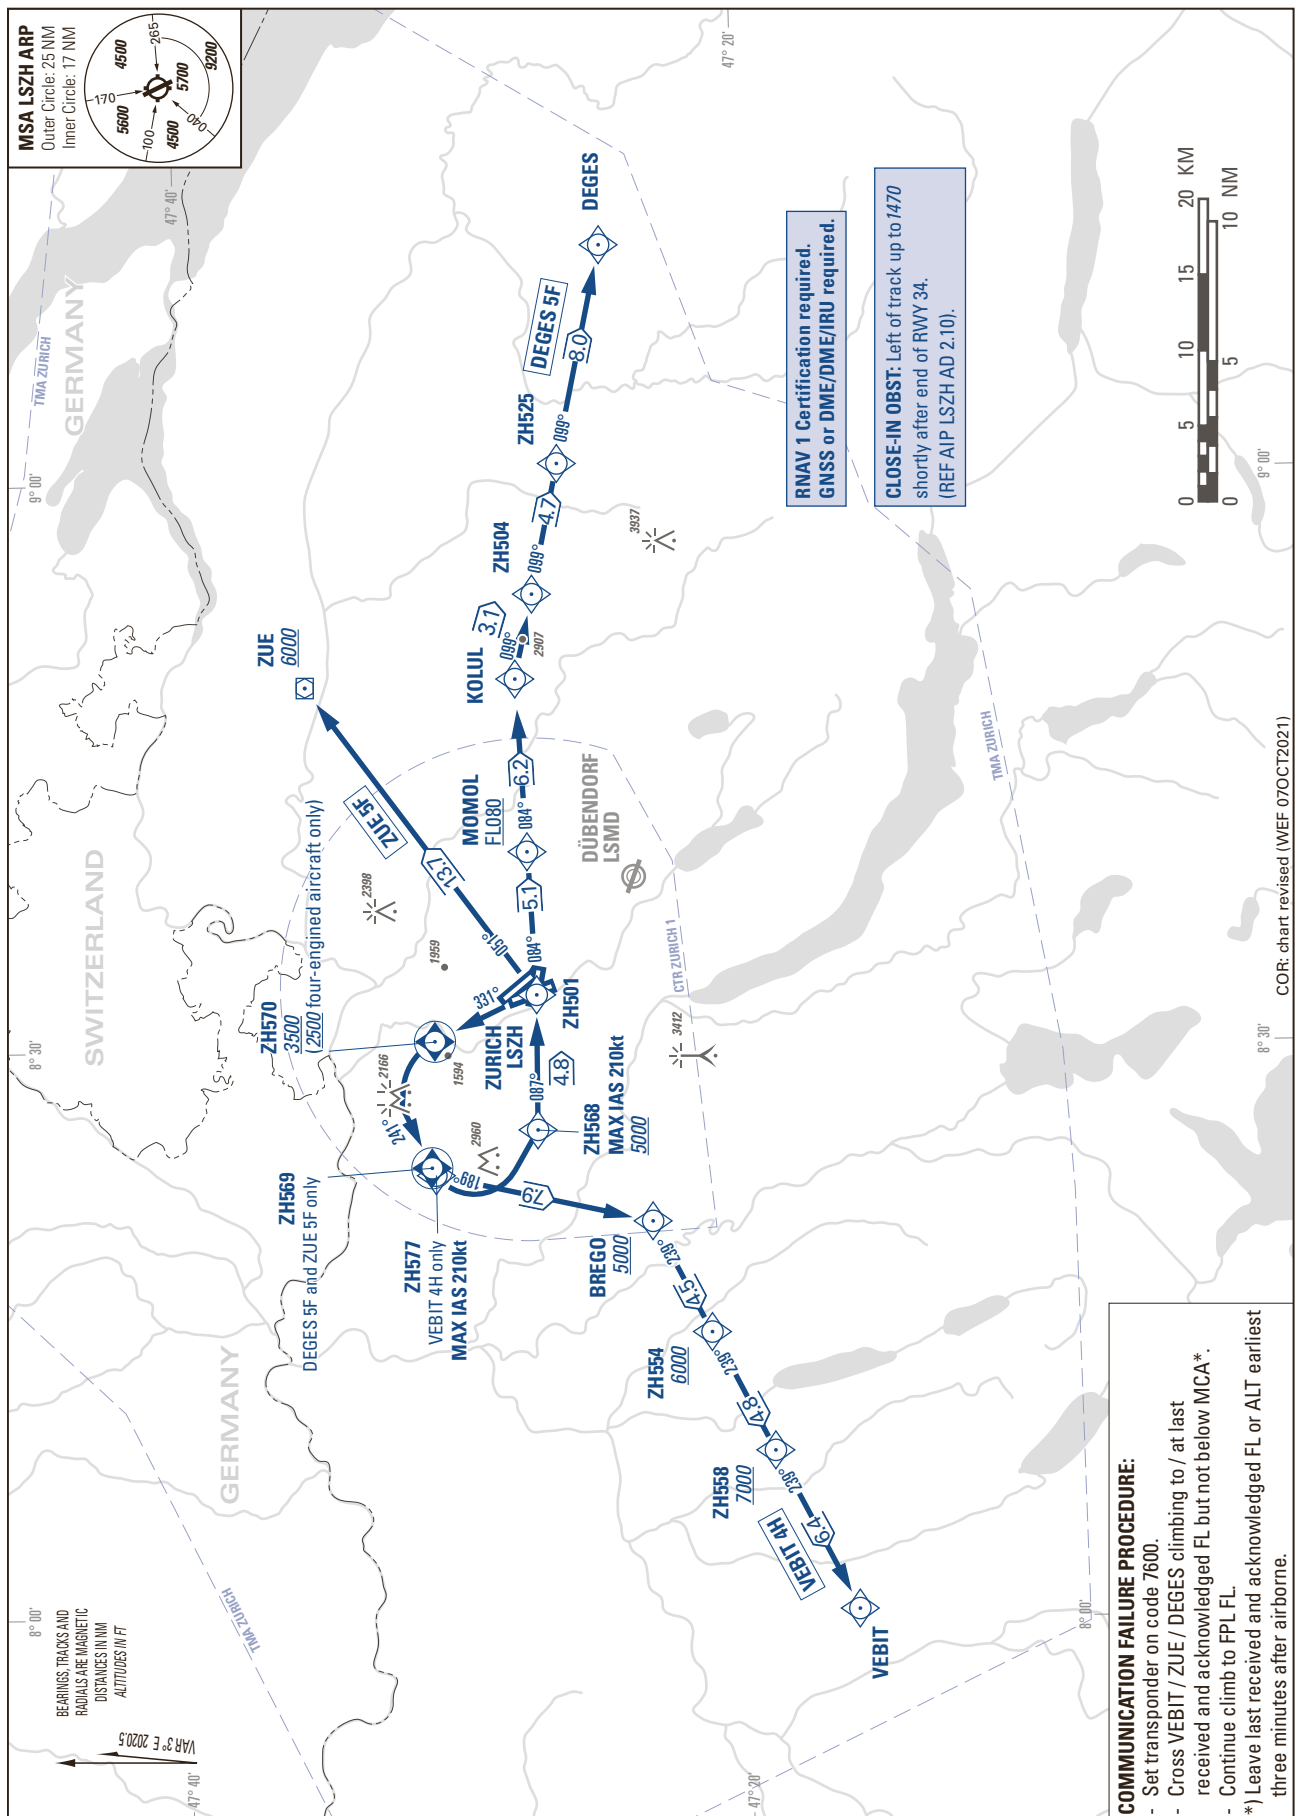

STANDARD INSTRUMENT DEPARTURE CHART (SID) - ICAO

TRANSITION LEVEL by ATC  
TRANSITION ALTITUDE 7000

ZURICH LSZH  
SID RWY 34 - RNAV 1

THIS PAGE INTENTIONALLY LEFT BLANK