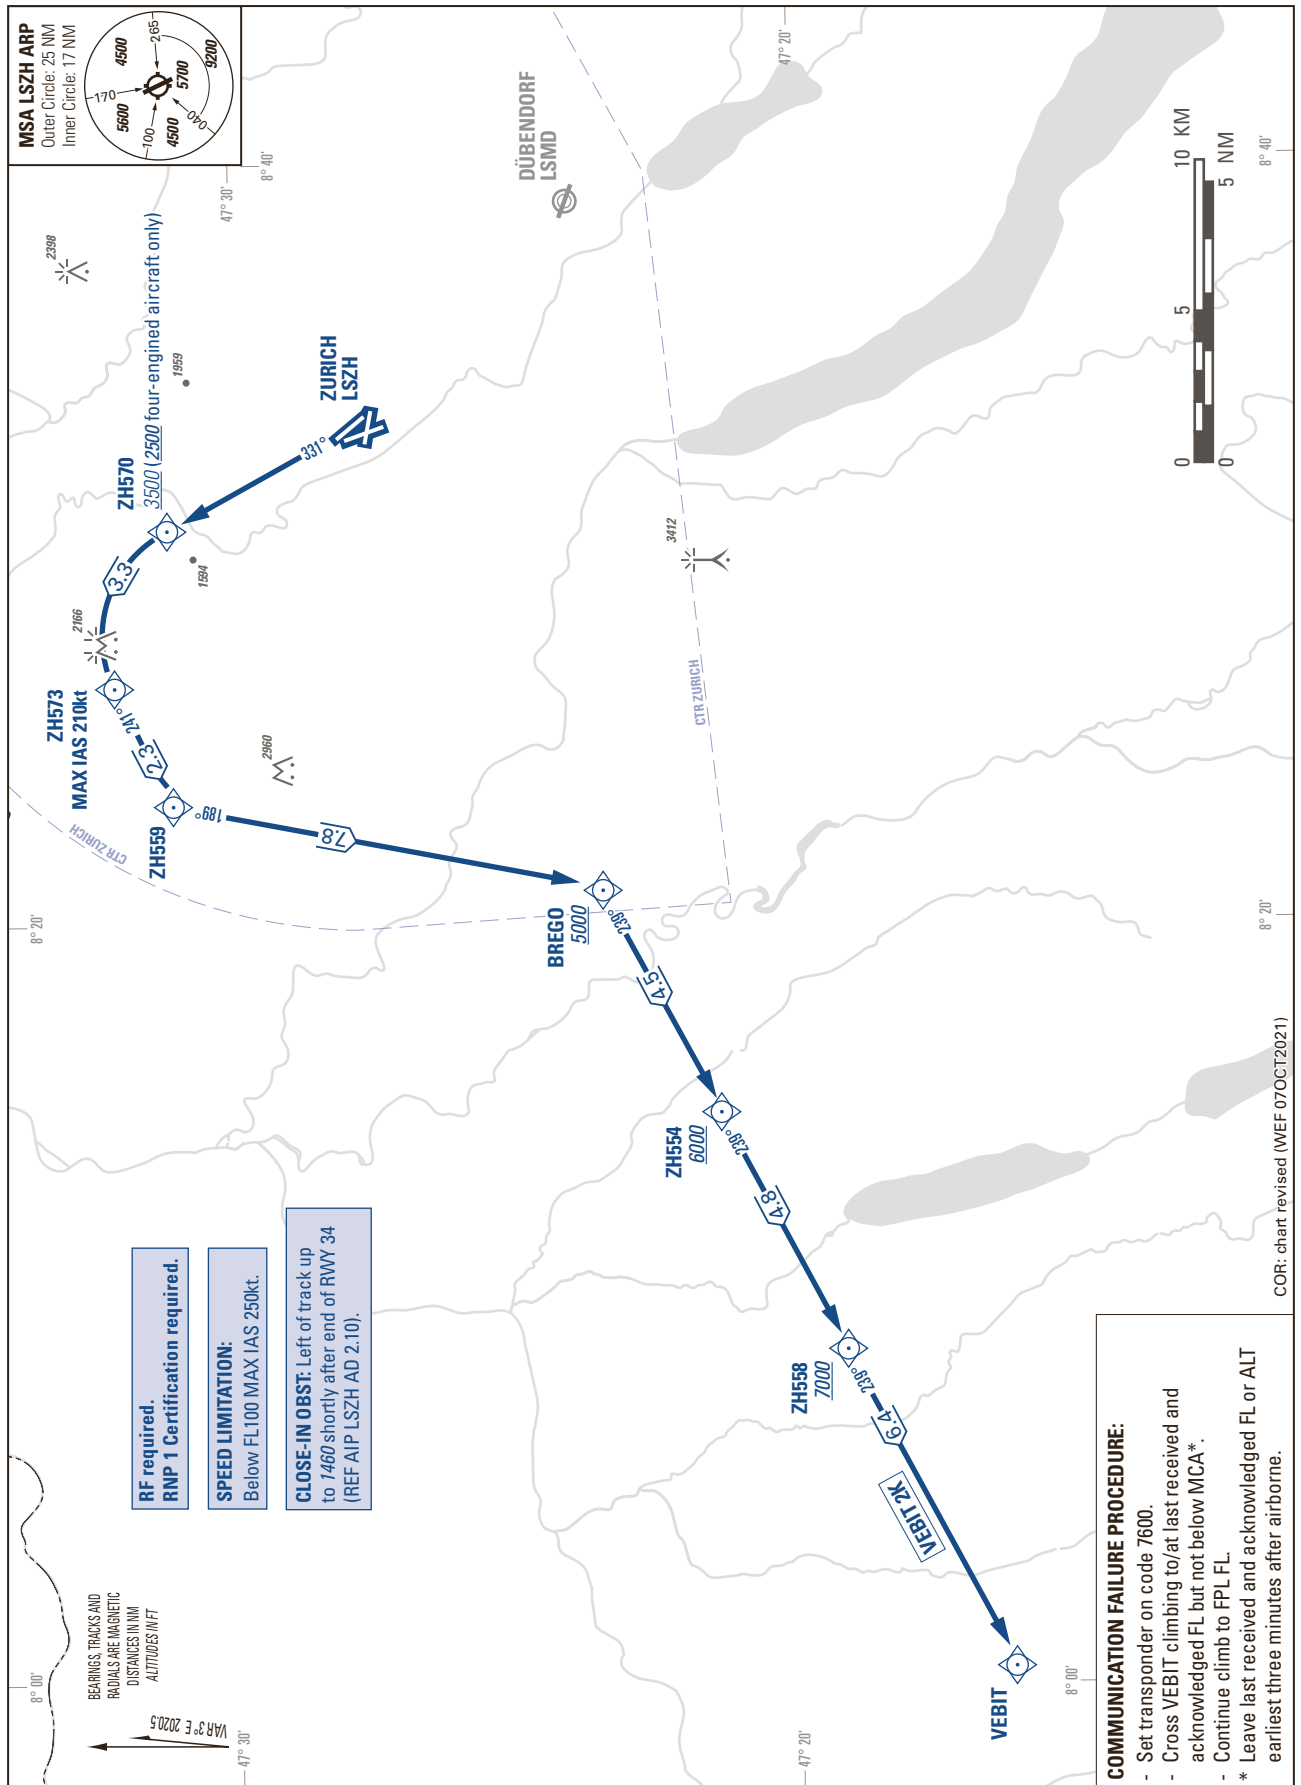

STANDARD INSTRUMENT DEPARTURE CHART (SID) - ICAO

TRANSITION LEVEL by ATC  
TRANSITION ALTITUDE 7000

ZURICH LSZH  
SID RWY 34 - RNP 1

THIS PAGE INTENTIONALLY LEFT BLANK