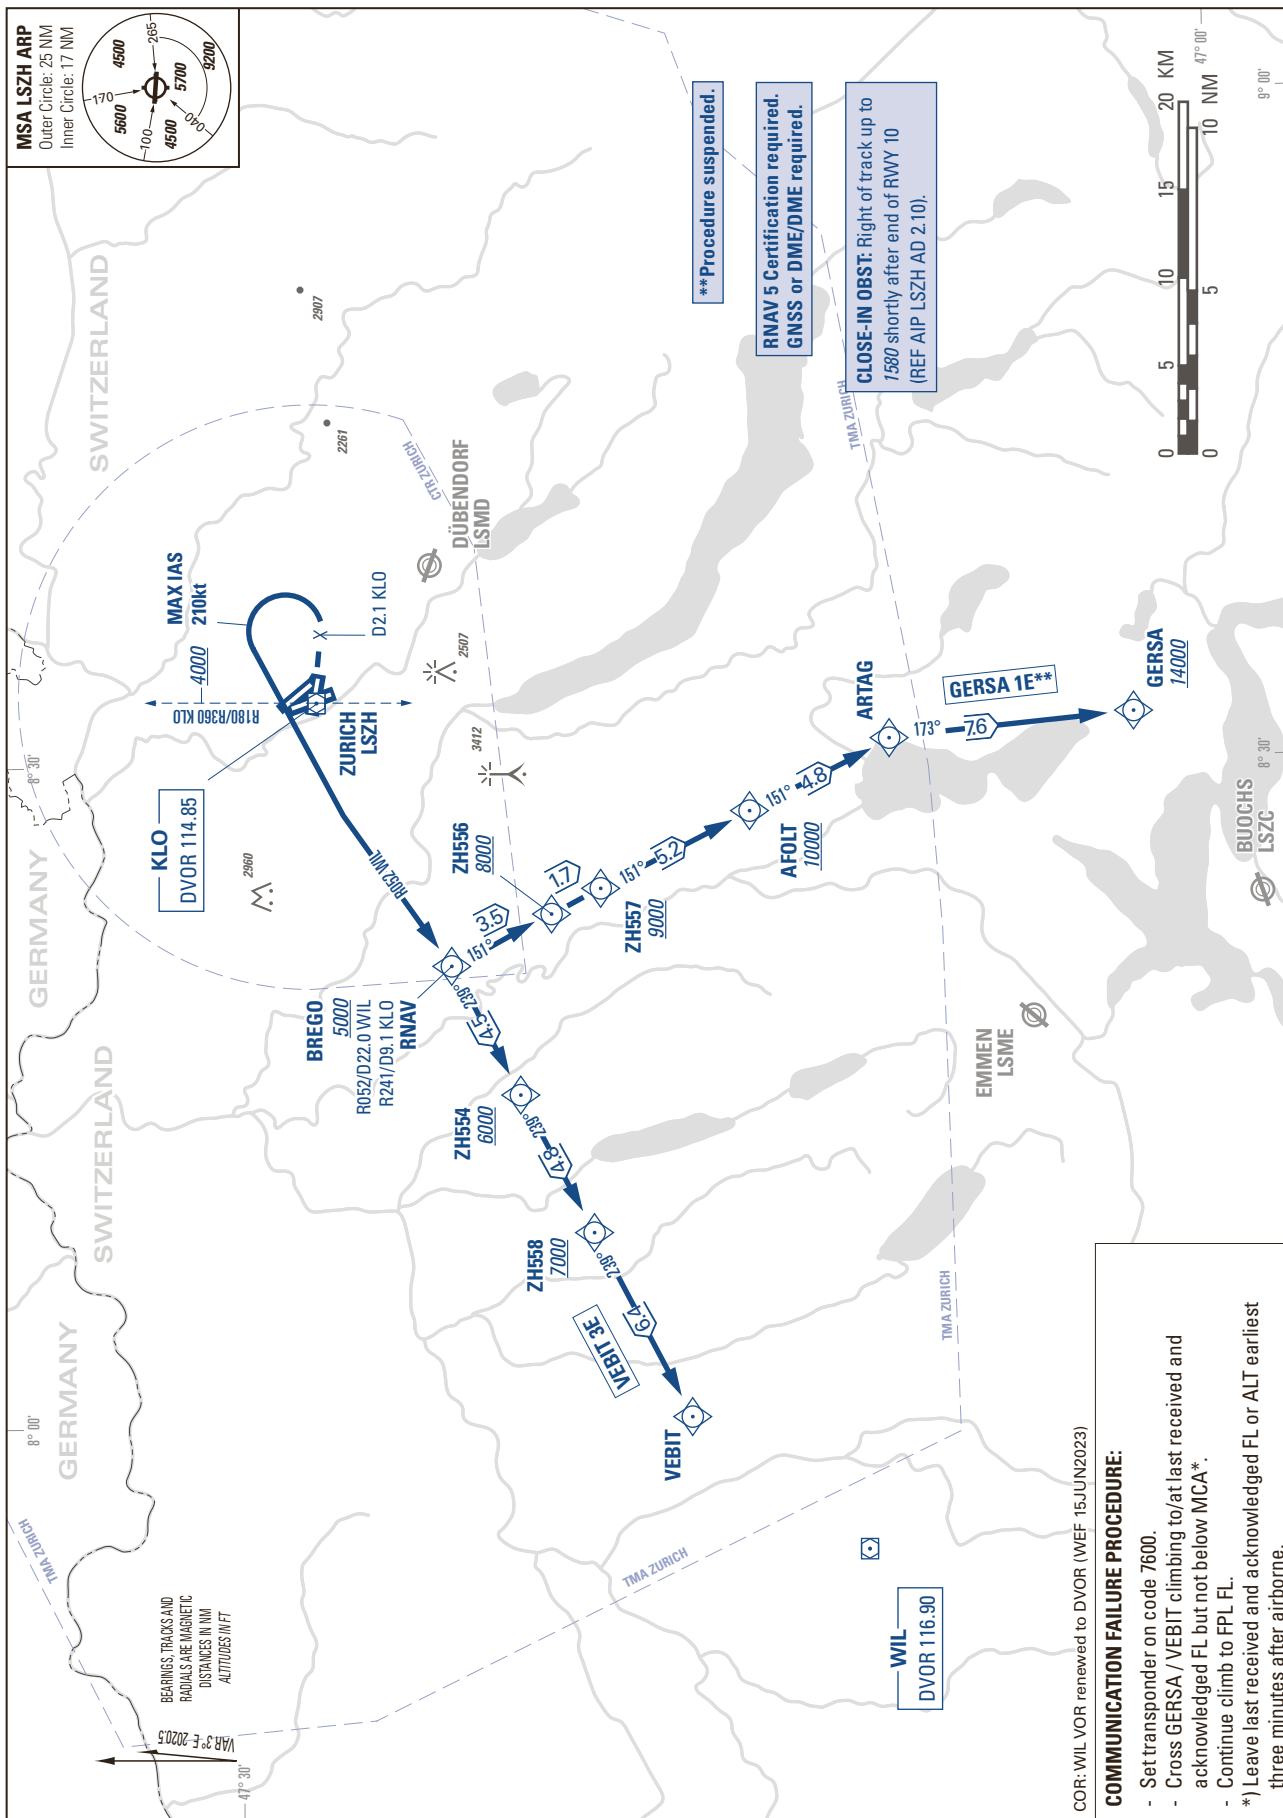

STANDARD INSTRUMENT DEPARTURE CHART (SID) - ICAO

TRANSITION LEVEL by ATC
TRANSITION ALTITUDE 7000

ZURICH LSZH
SID RWY 10 - RNAV 5

THIS PAGE INTENTIONALLY LEFT BLANK