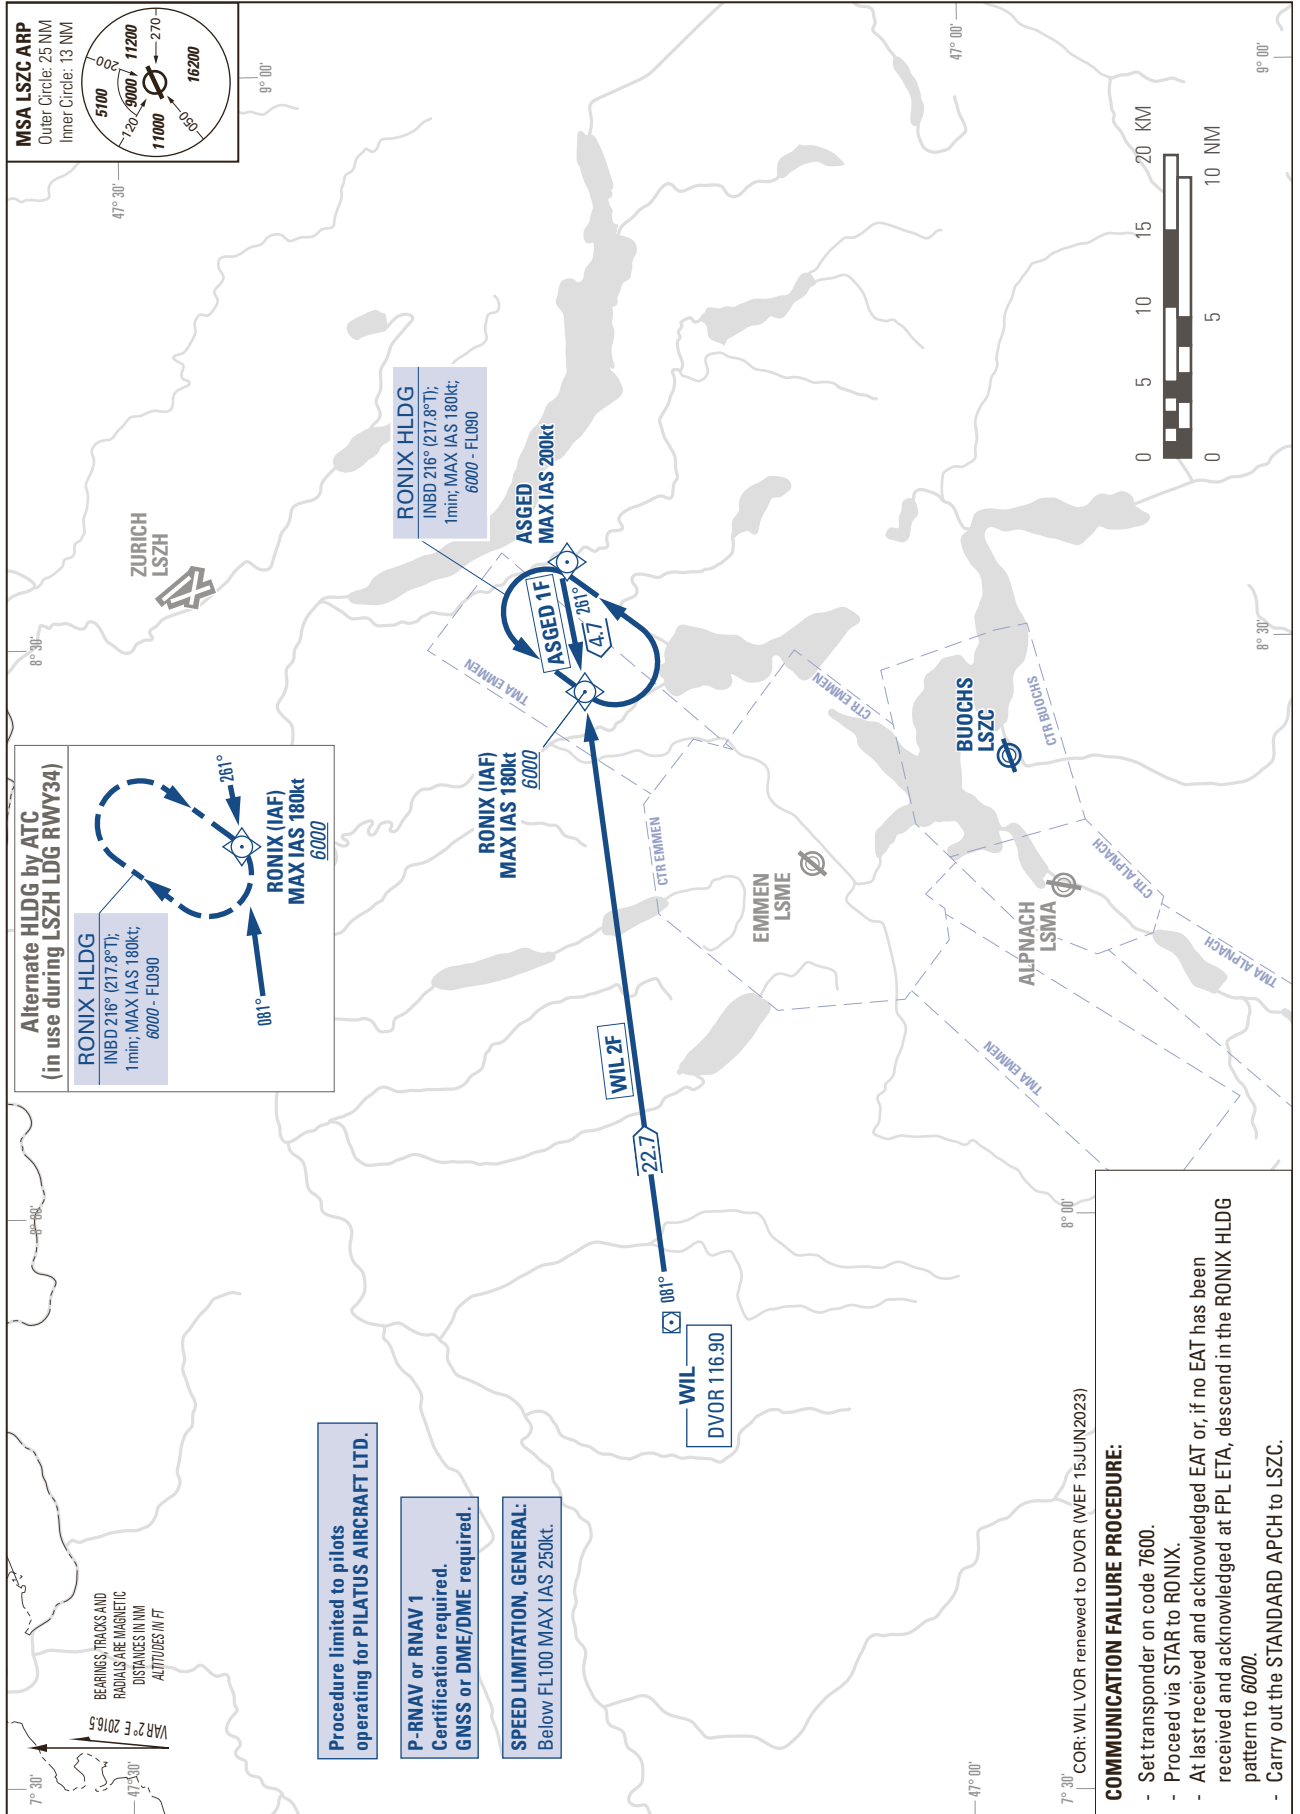

STANDARD INSTRUMENT ARRIVAL CHART
(STAR) - ICAO

TRANSITION LEVEL by ATC
TRANSITION ALTITUDE 7000

BUOCHS - LSZC
STAR to RONIX - RNAV 1

THIS PAGE INTENTIONALLY LEFT BLANK