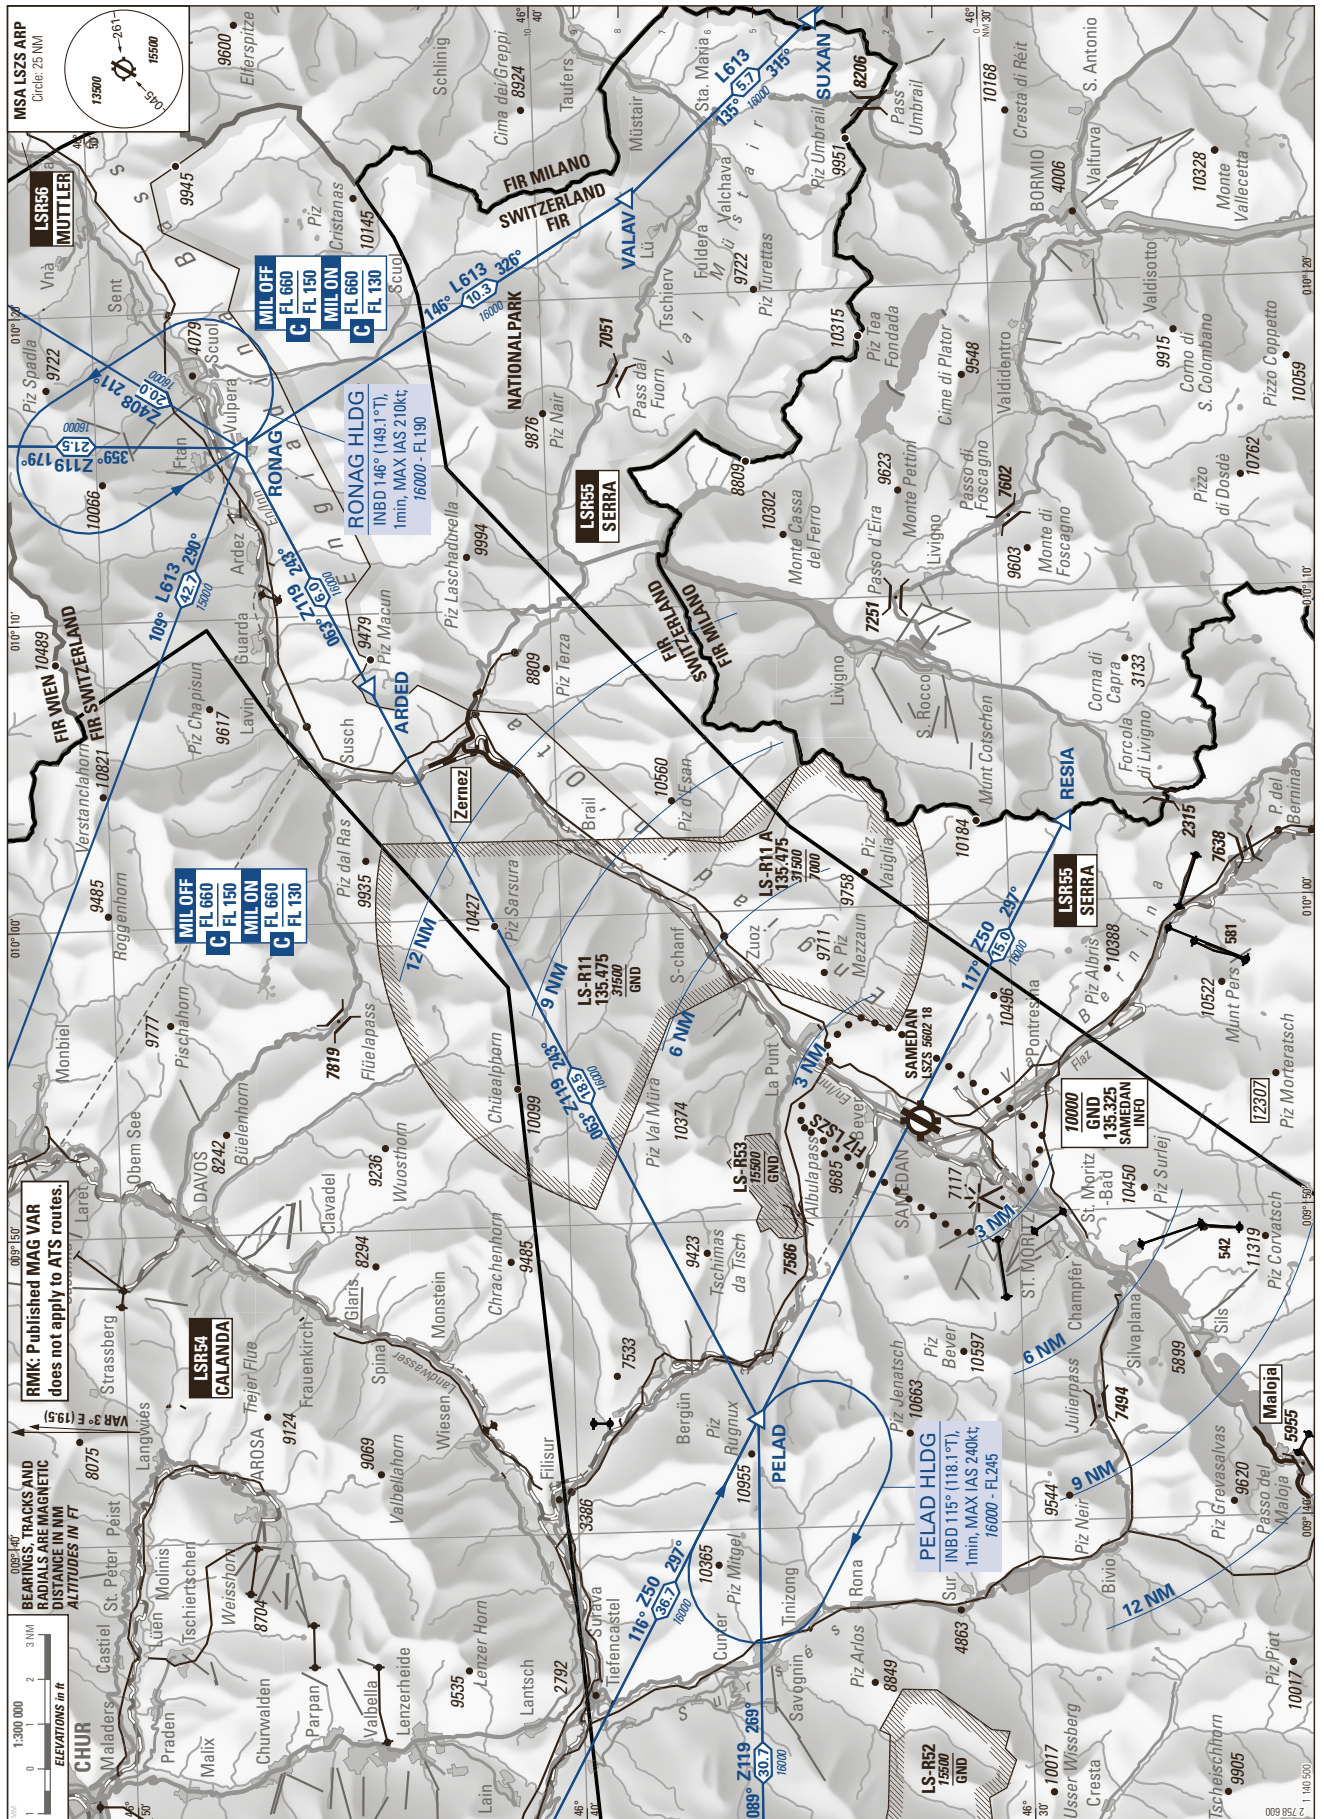

MOUNTAINOUS AREA

ATIS	136.600 HO
AFIS	135.325 HO
DELIVERY	121.880 HX

SAMEDAN

LSZS

VFR Area Chart for Y and Z ATC FPL

ELEV 5602 ft (1708 m)

COR: OBST (WEF 13JUL2023)

©swisstopo

THIS PAGE INTENTIONALLY LEFT BLANK