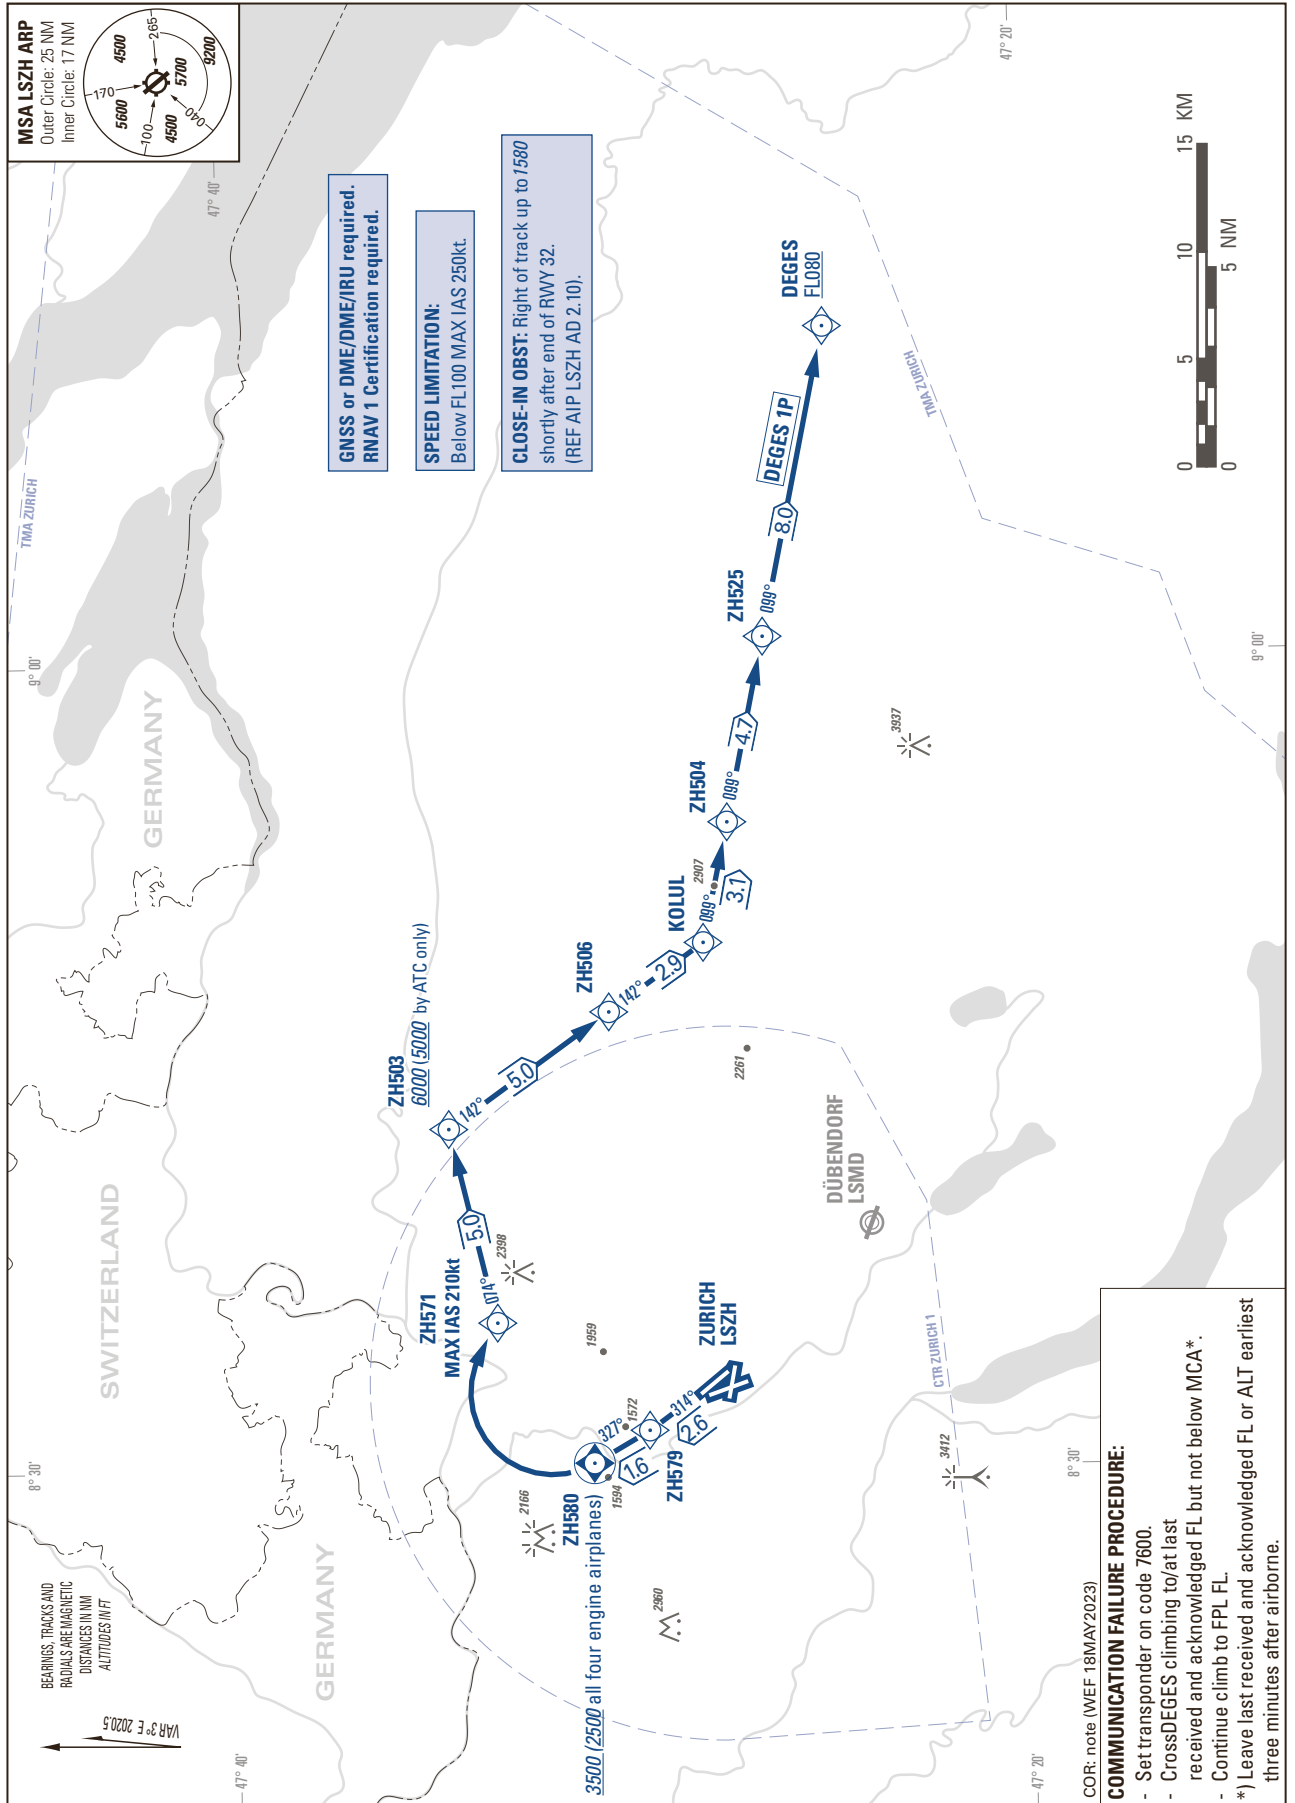

STANDARD INSTRUMENT DEPARTURE CHART (SID) - ICAO

TRANSITION LEVEL by ATC
TRANSITION ALTITUDE 7000

ZURICH LSZH
SID RWY 32 - RNAV 1
(by ATC only)

THIS PAGE INTENTIONALLY LEFT BLANK