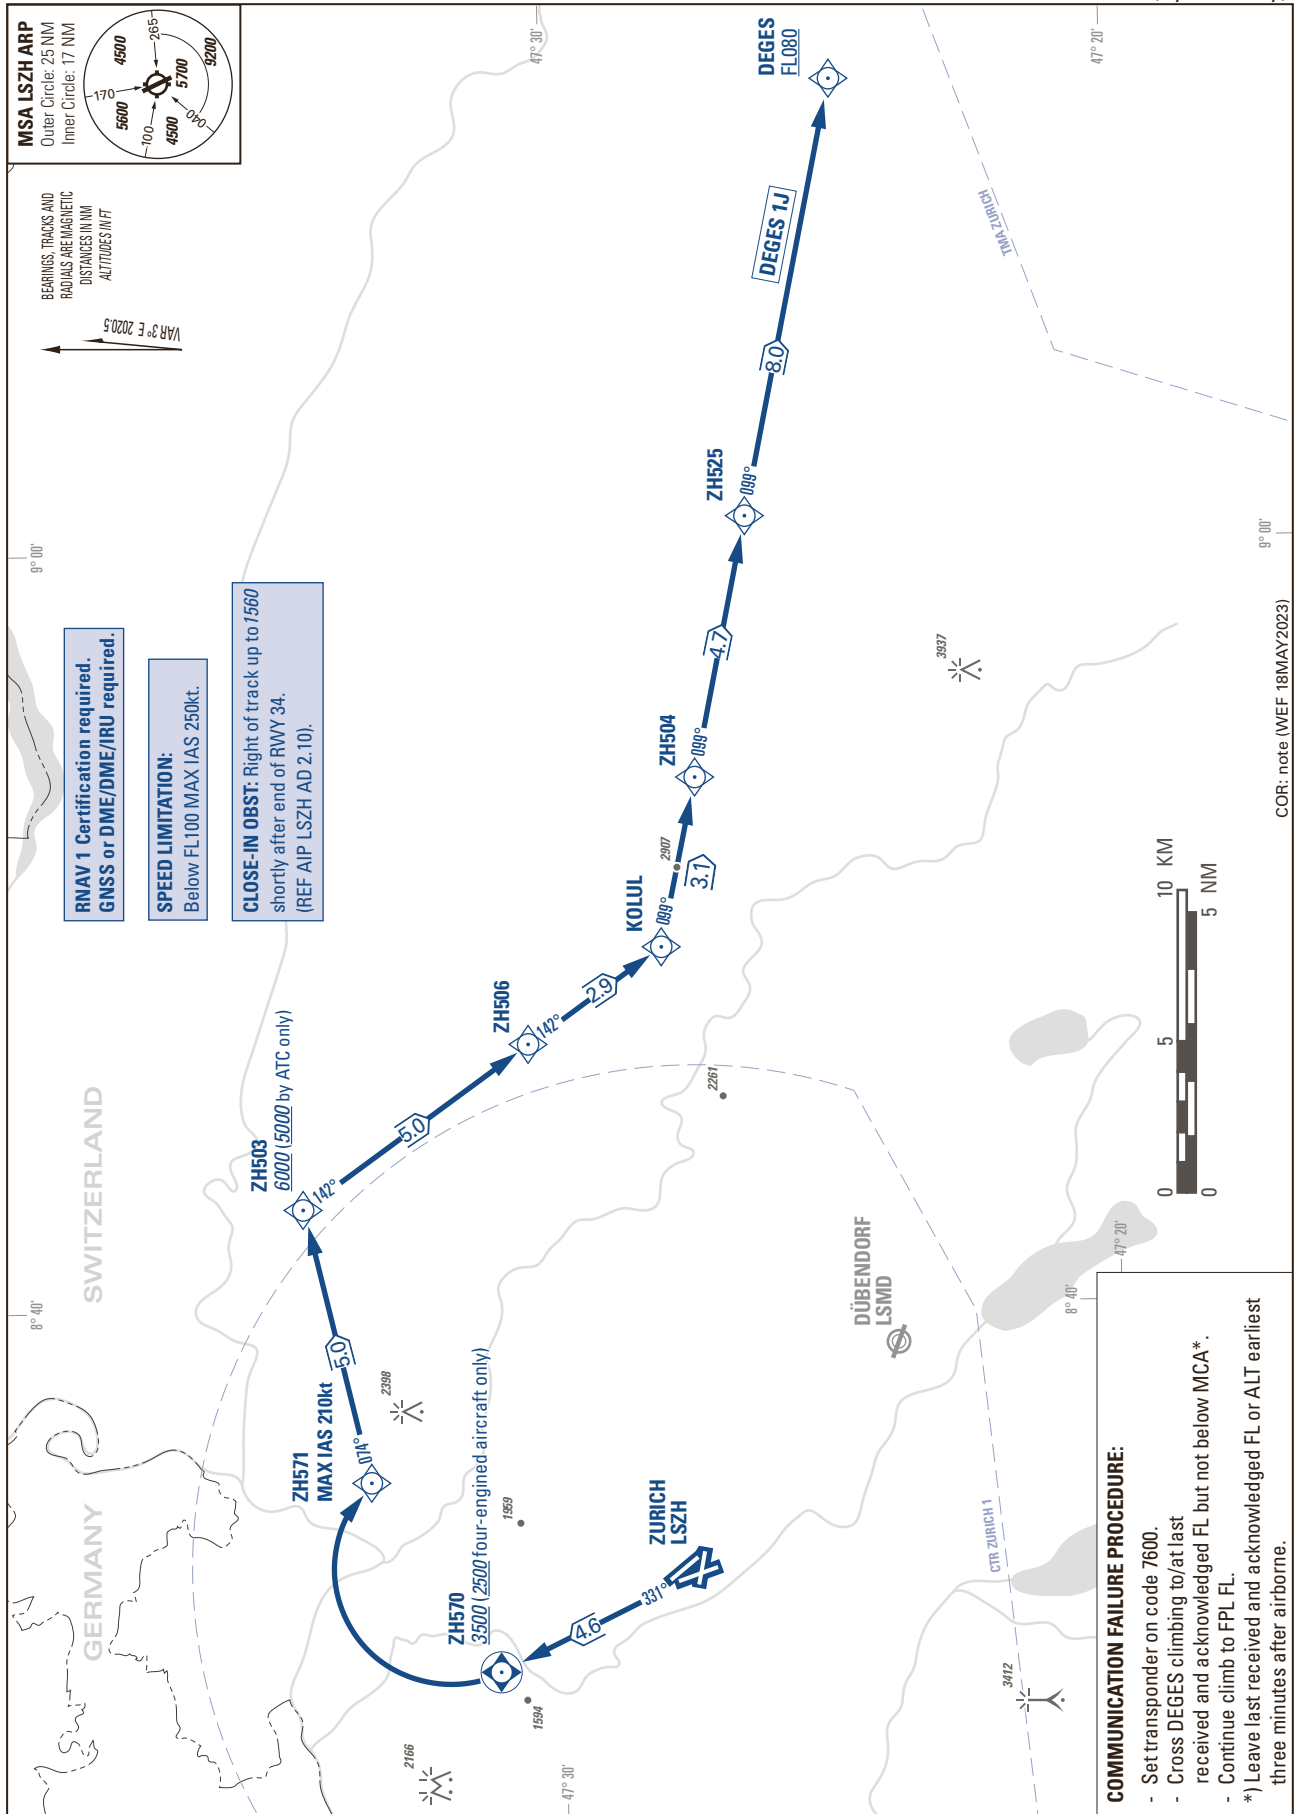

STANDARD INSTRUMENT DEPARTURE CHART
(SID) - ICAO

TRANSITION LEVEL by ATC
TRANSITION ALTITUDE 7000

ZURICH LSZH
SID RWY 34 - RNAV 1
(by ATC only)

THIS PAGE INTENTIONALLY LEFT BLANK