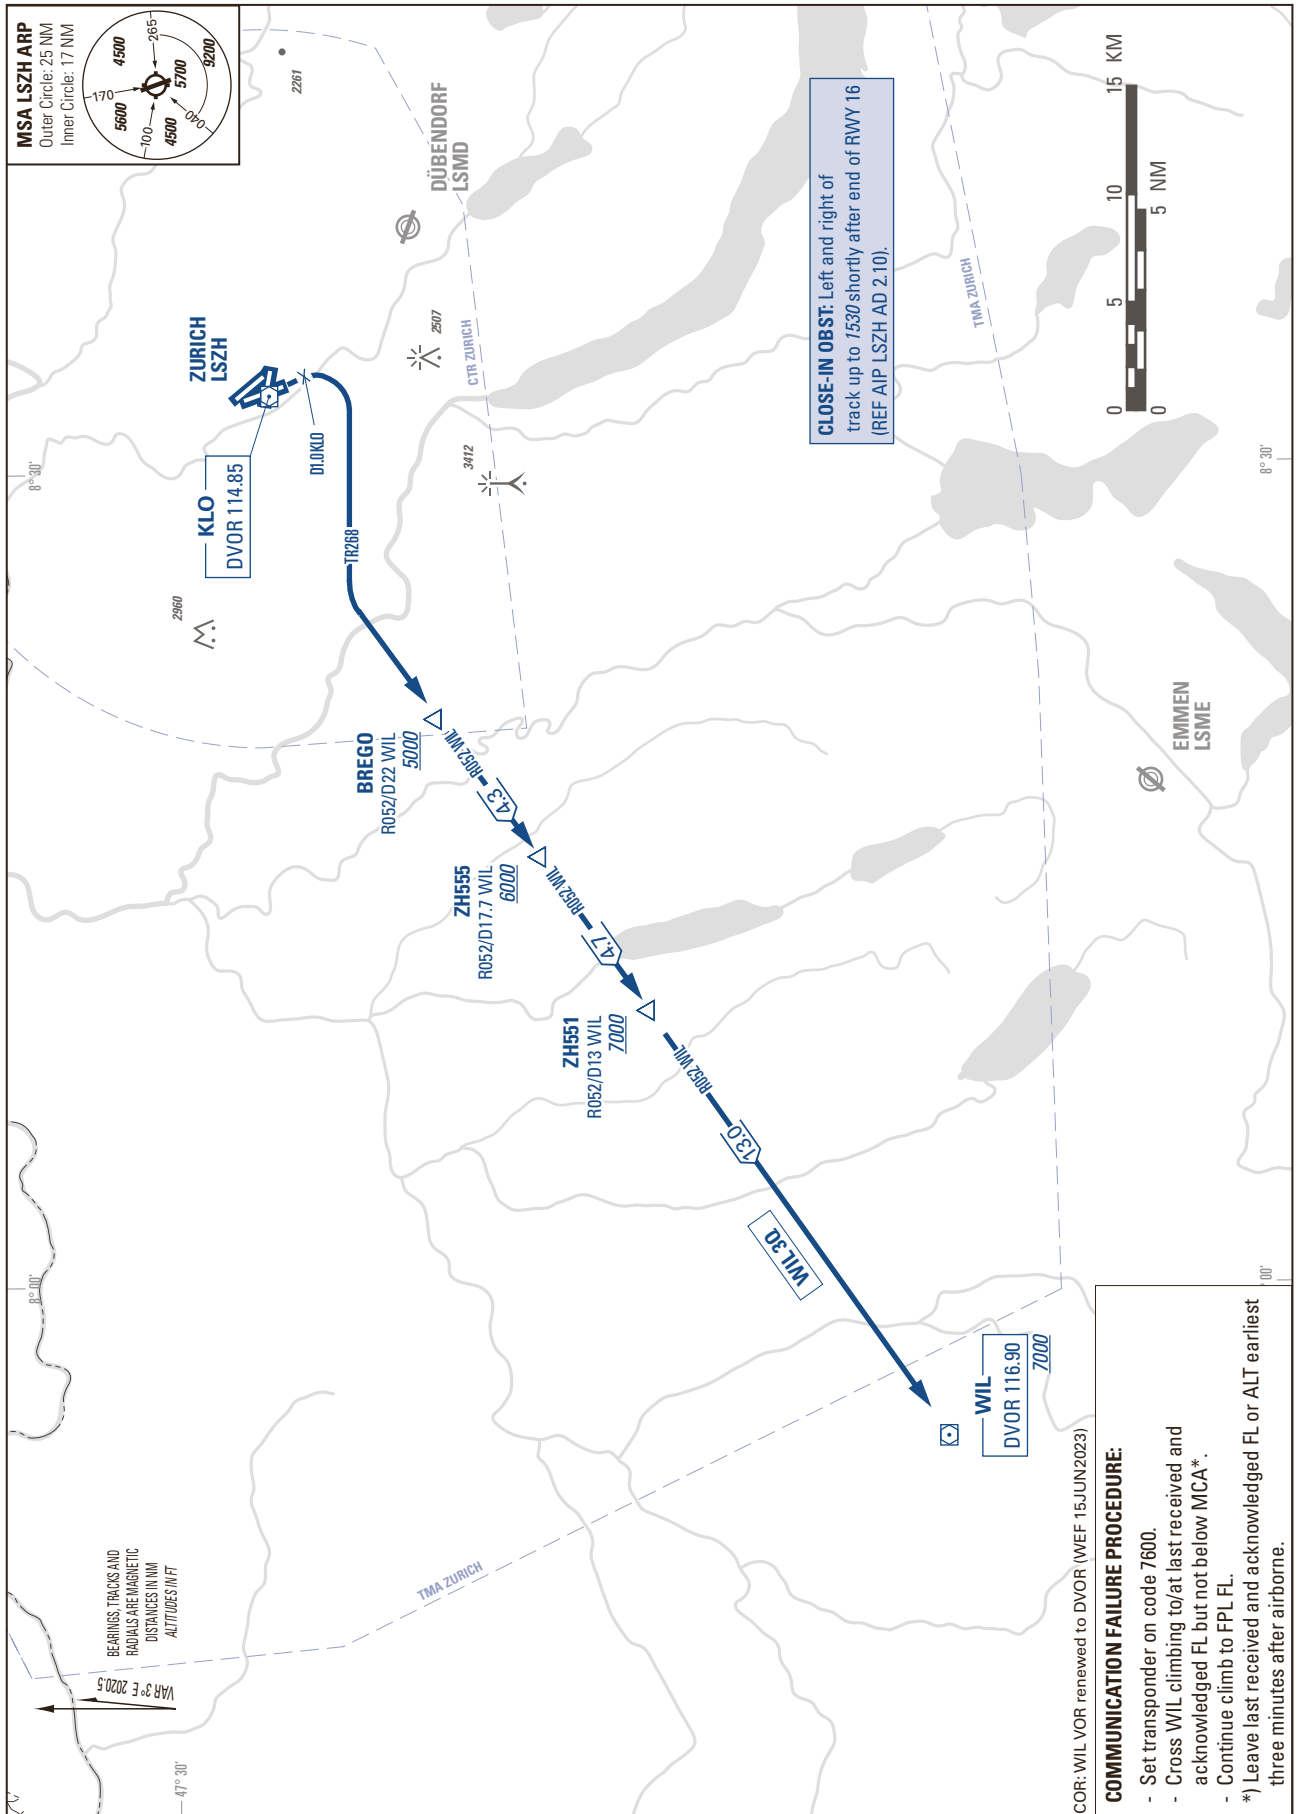

STANDARD INSTRUMENT DEPARTURE CHART
(SID) - ICAO

TRANSITION LEVEL by ATC
TRANSITION ALTITUDE 7000

ZURICH LSZH
SID RWY 16 - NON RNAV

THIS PAGE INTENTIONALLY LEFT BLANK