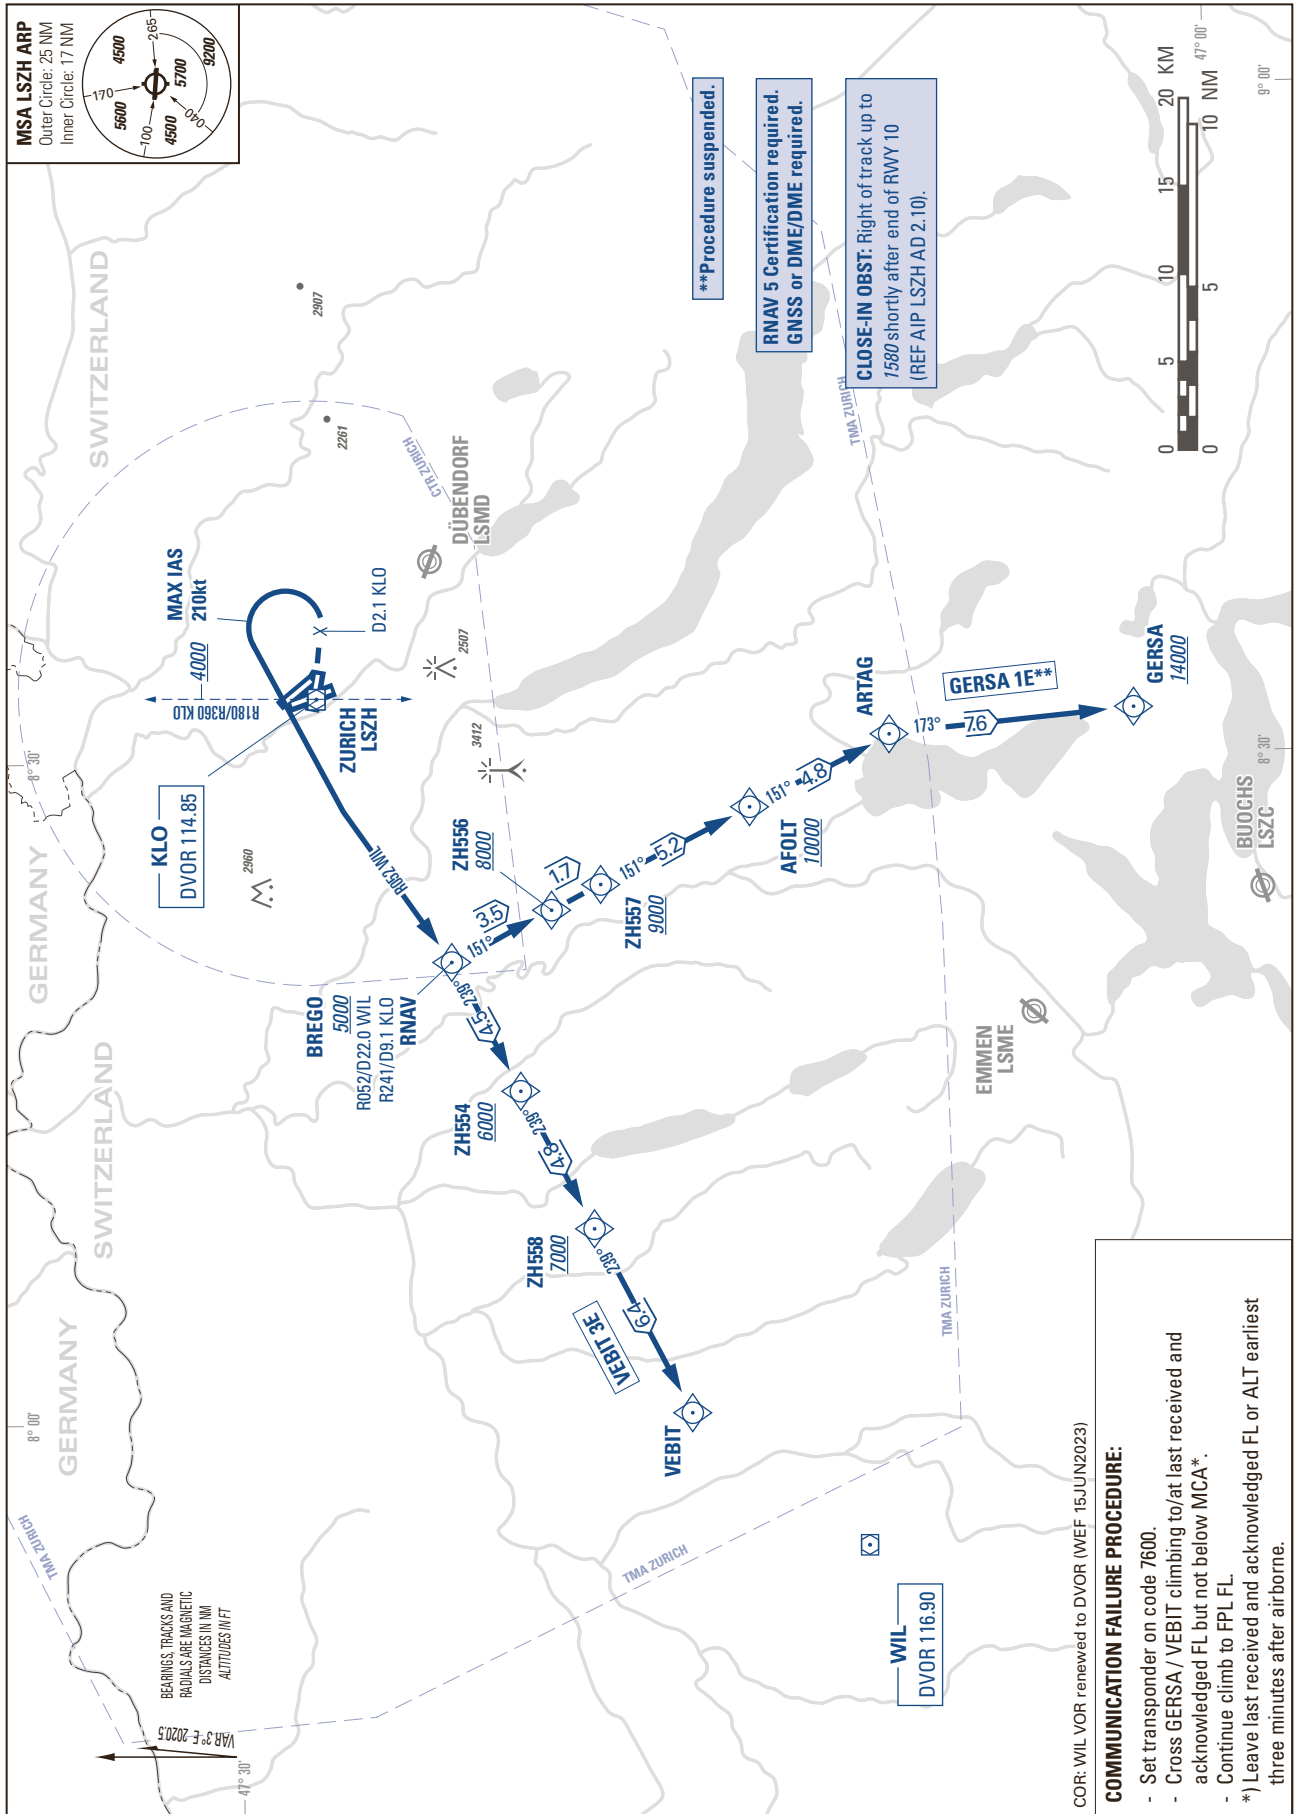

STANDARD INSTRUMENT DEPARTURE CHART (SID) - ICAO

TRANSITION LEVEL by ATC
TRANSITION ALTITUDE 7000

ZURICH LSZH
SID RWY 10 - RNAV 5

THIS PAGE INTENTIONALLY LEFT BLANK