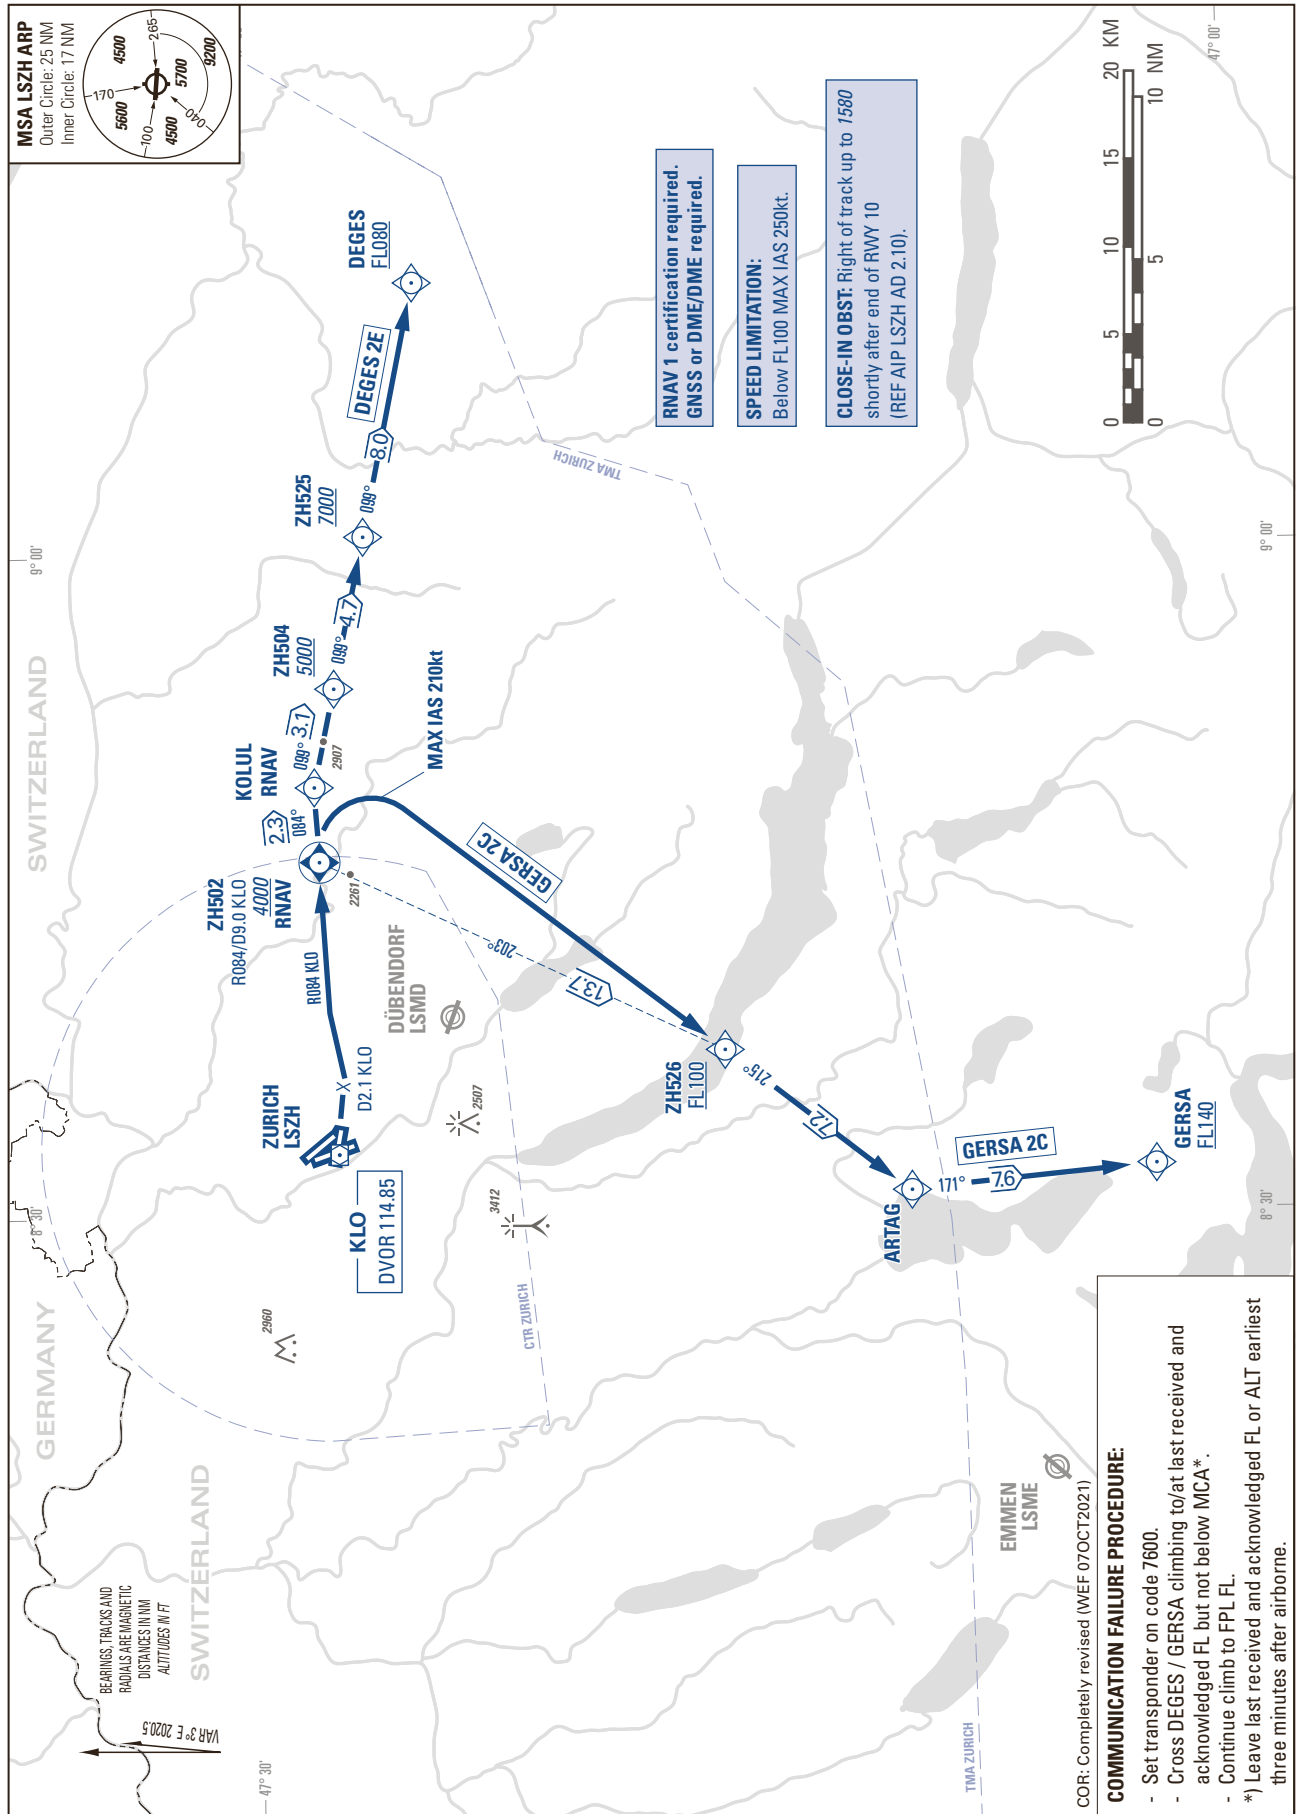

STANDARD INSTRUMENT DEPARTURE CHART
(SID) - ICAO

TRANSITION LEVEL by ATC
TRANSITION ALTITUDE 7000

ZURICH LSZH
SID RWY 10 - RNAV 1

THIS PAGE INTENTIONALLY LEFT BLANK