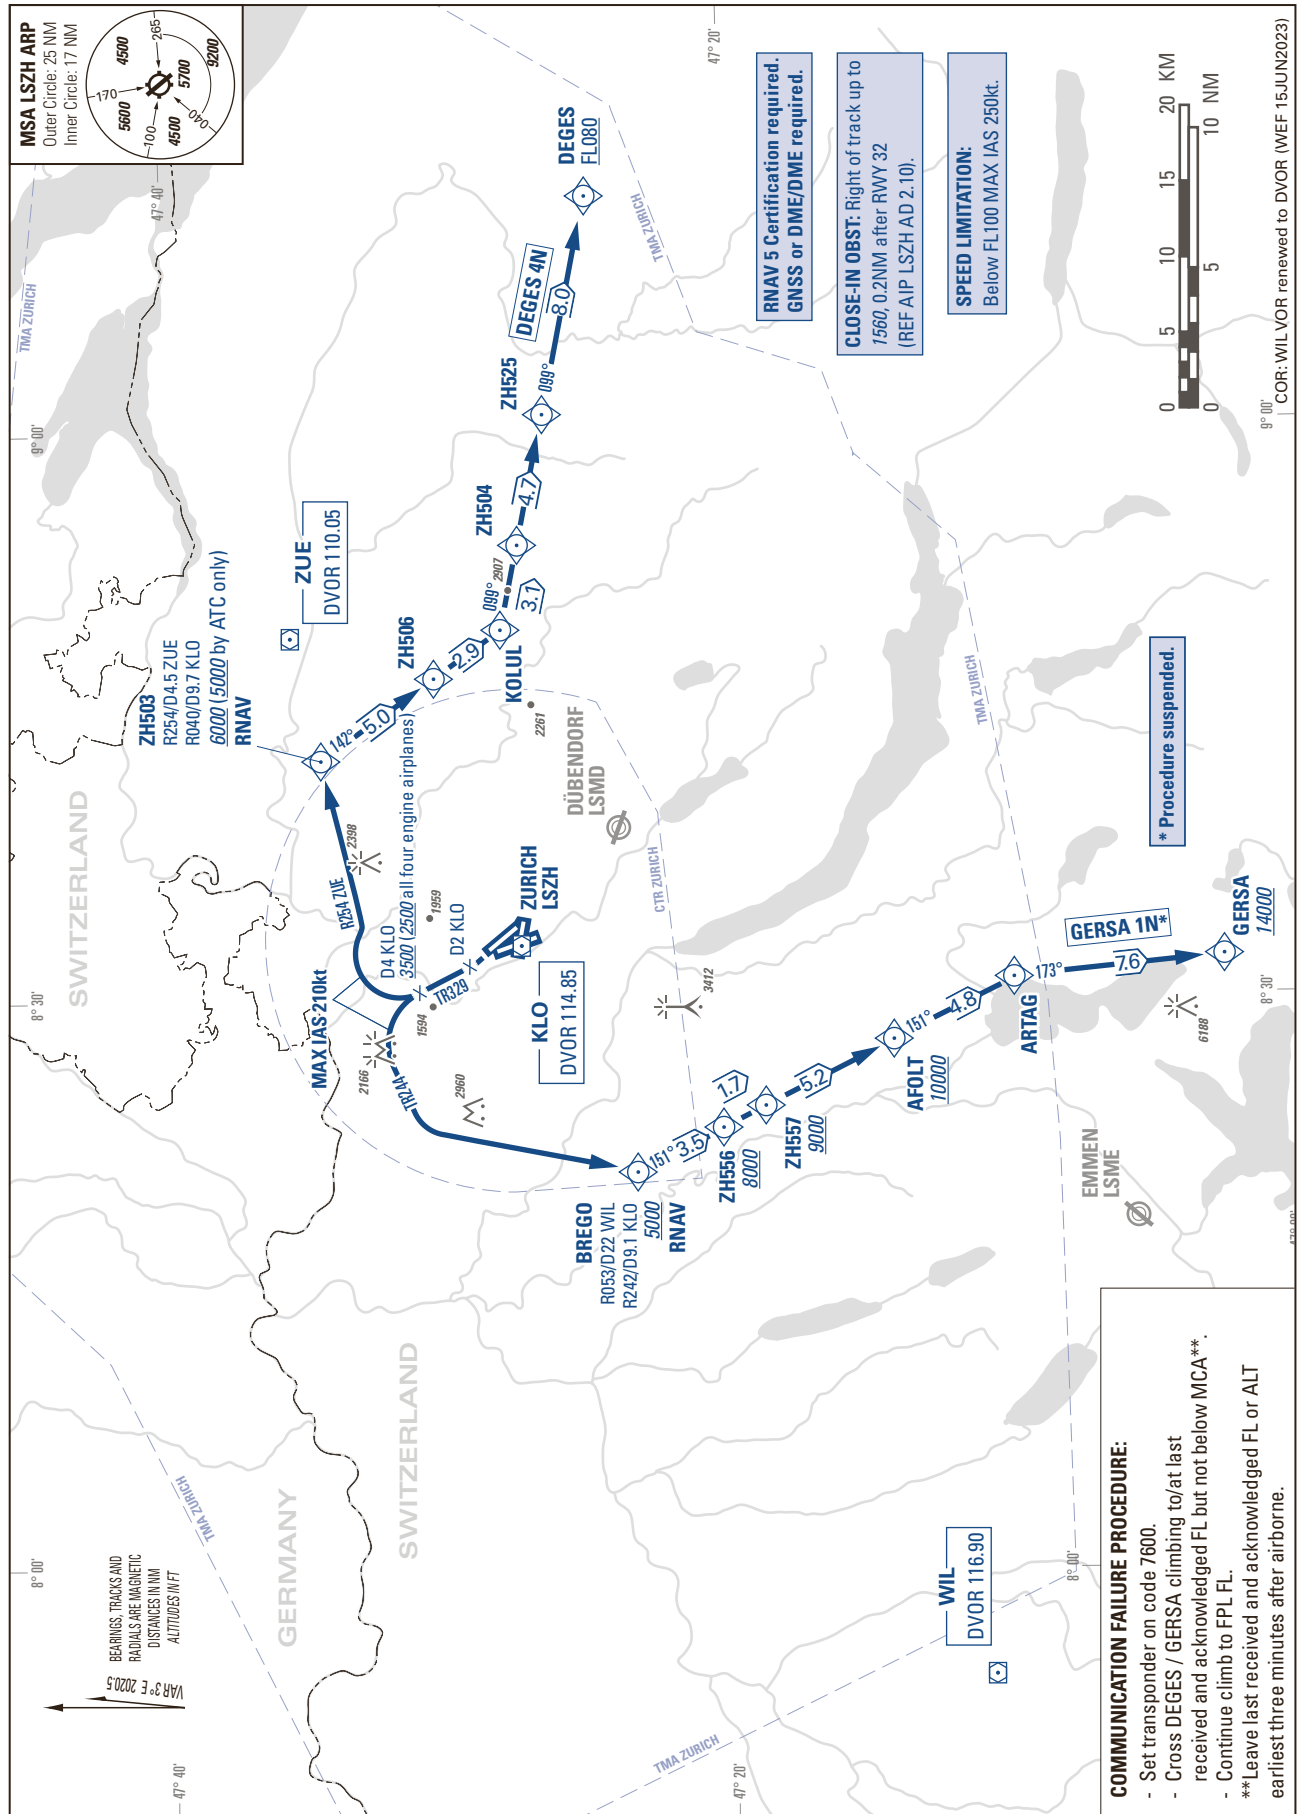

STANDARD INSTRUMENT DEPARTURE CHART
(SID) - ICAO

TRANSITION LEVEL by ATC
TRANSITION ALTITUDE 7000

ZURICH LSZH
SID RWY 32 - RNAV 5

THIS PAGE INTENTIONALLY LEFT BLANK