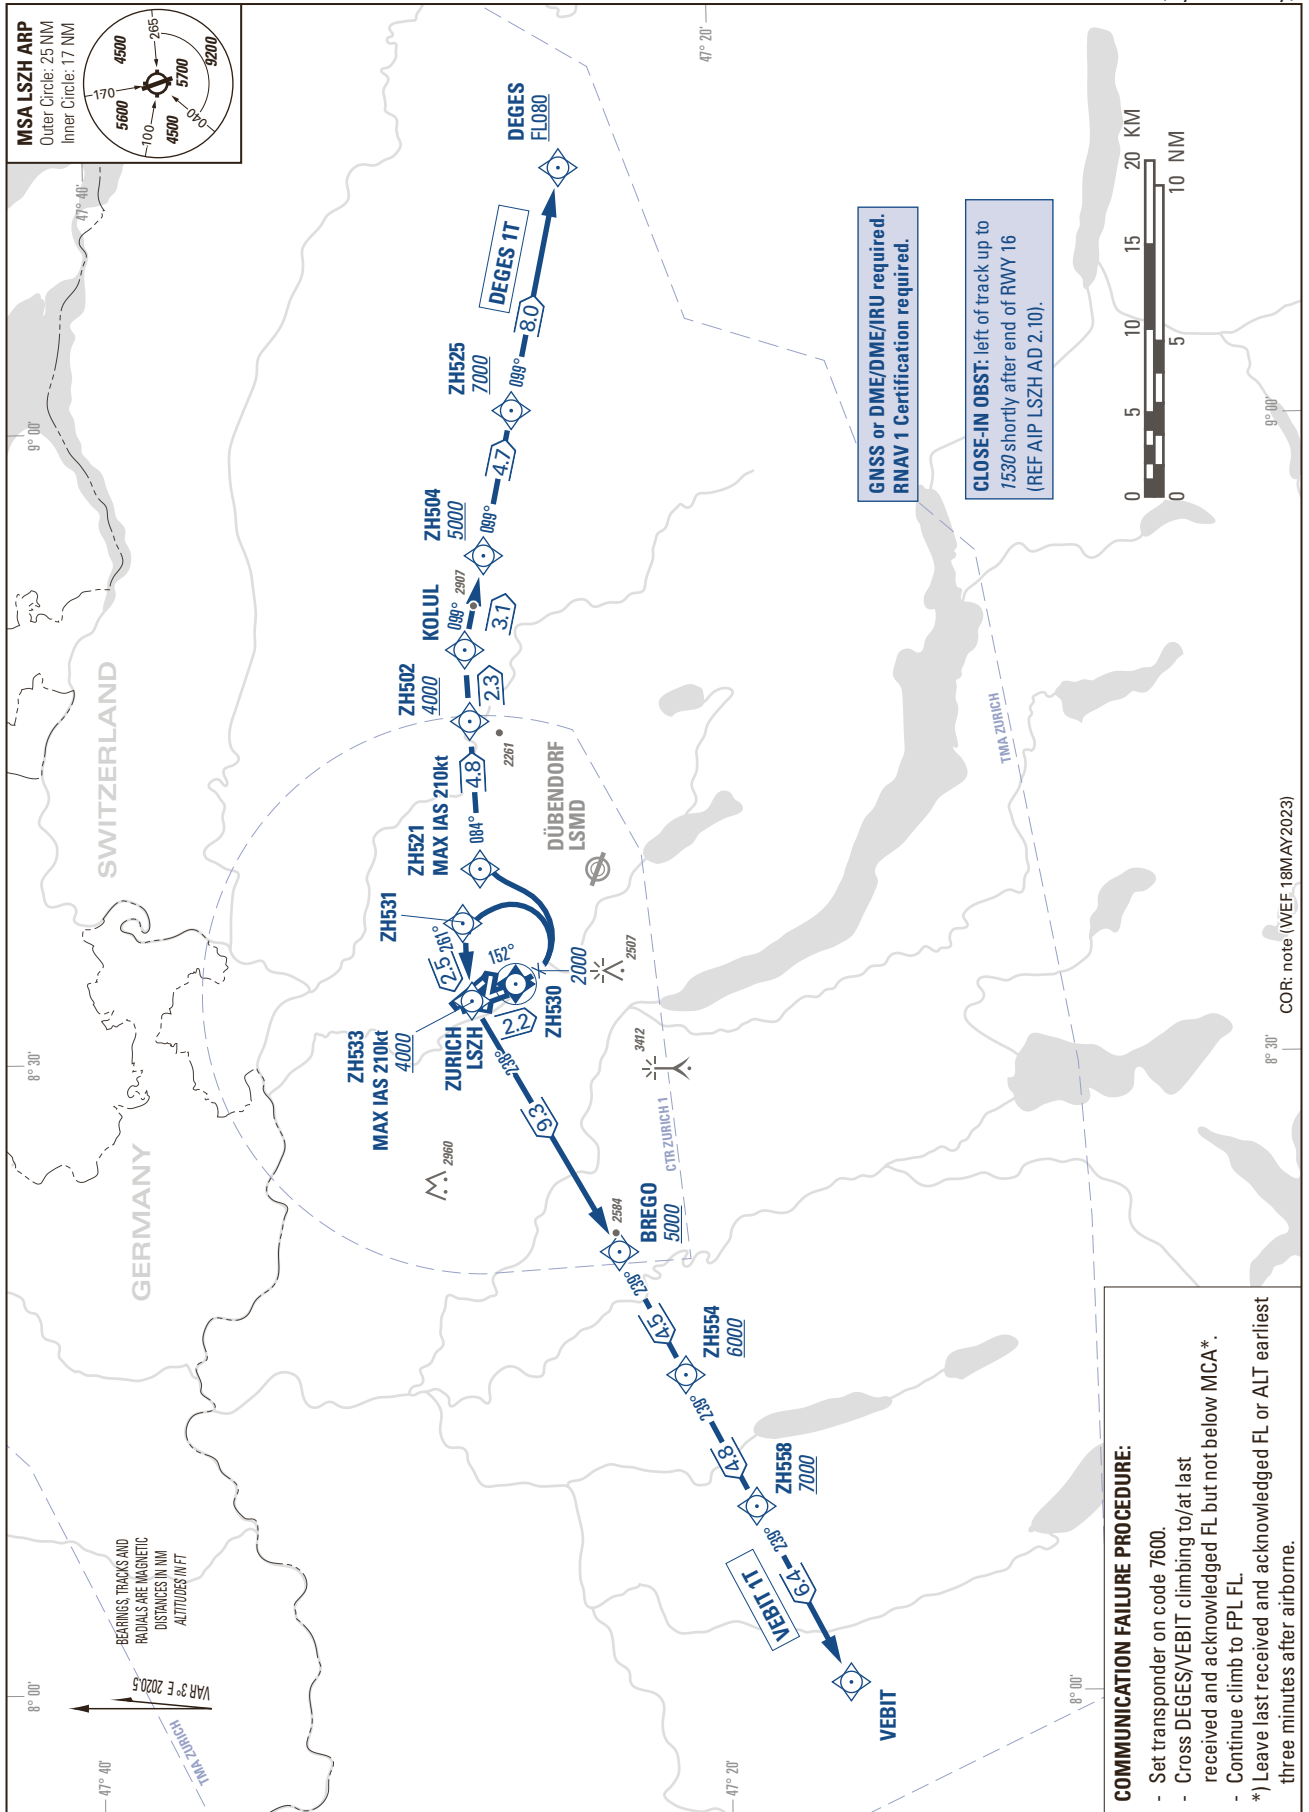

STANDARD INSTRUMENT DEPARTURE CHART
(SID) - ICAO

TRANSITION LEVEL by ATC
TRANSITION ALTITUDE 7000

ZURICH LSZH
SID RWY 16 - RNAV 1
(by ATC only)

THIS PAGE INTENTIONALLY LEFT BLANK