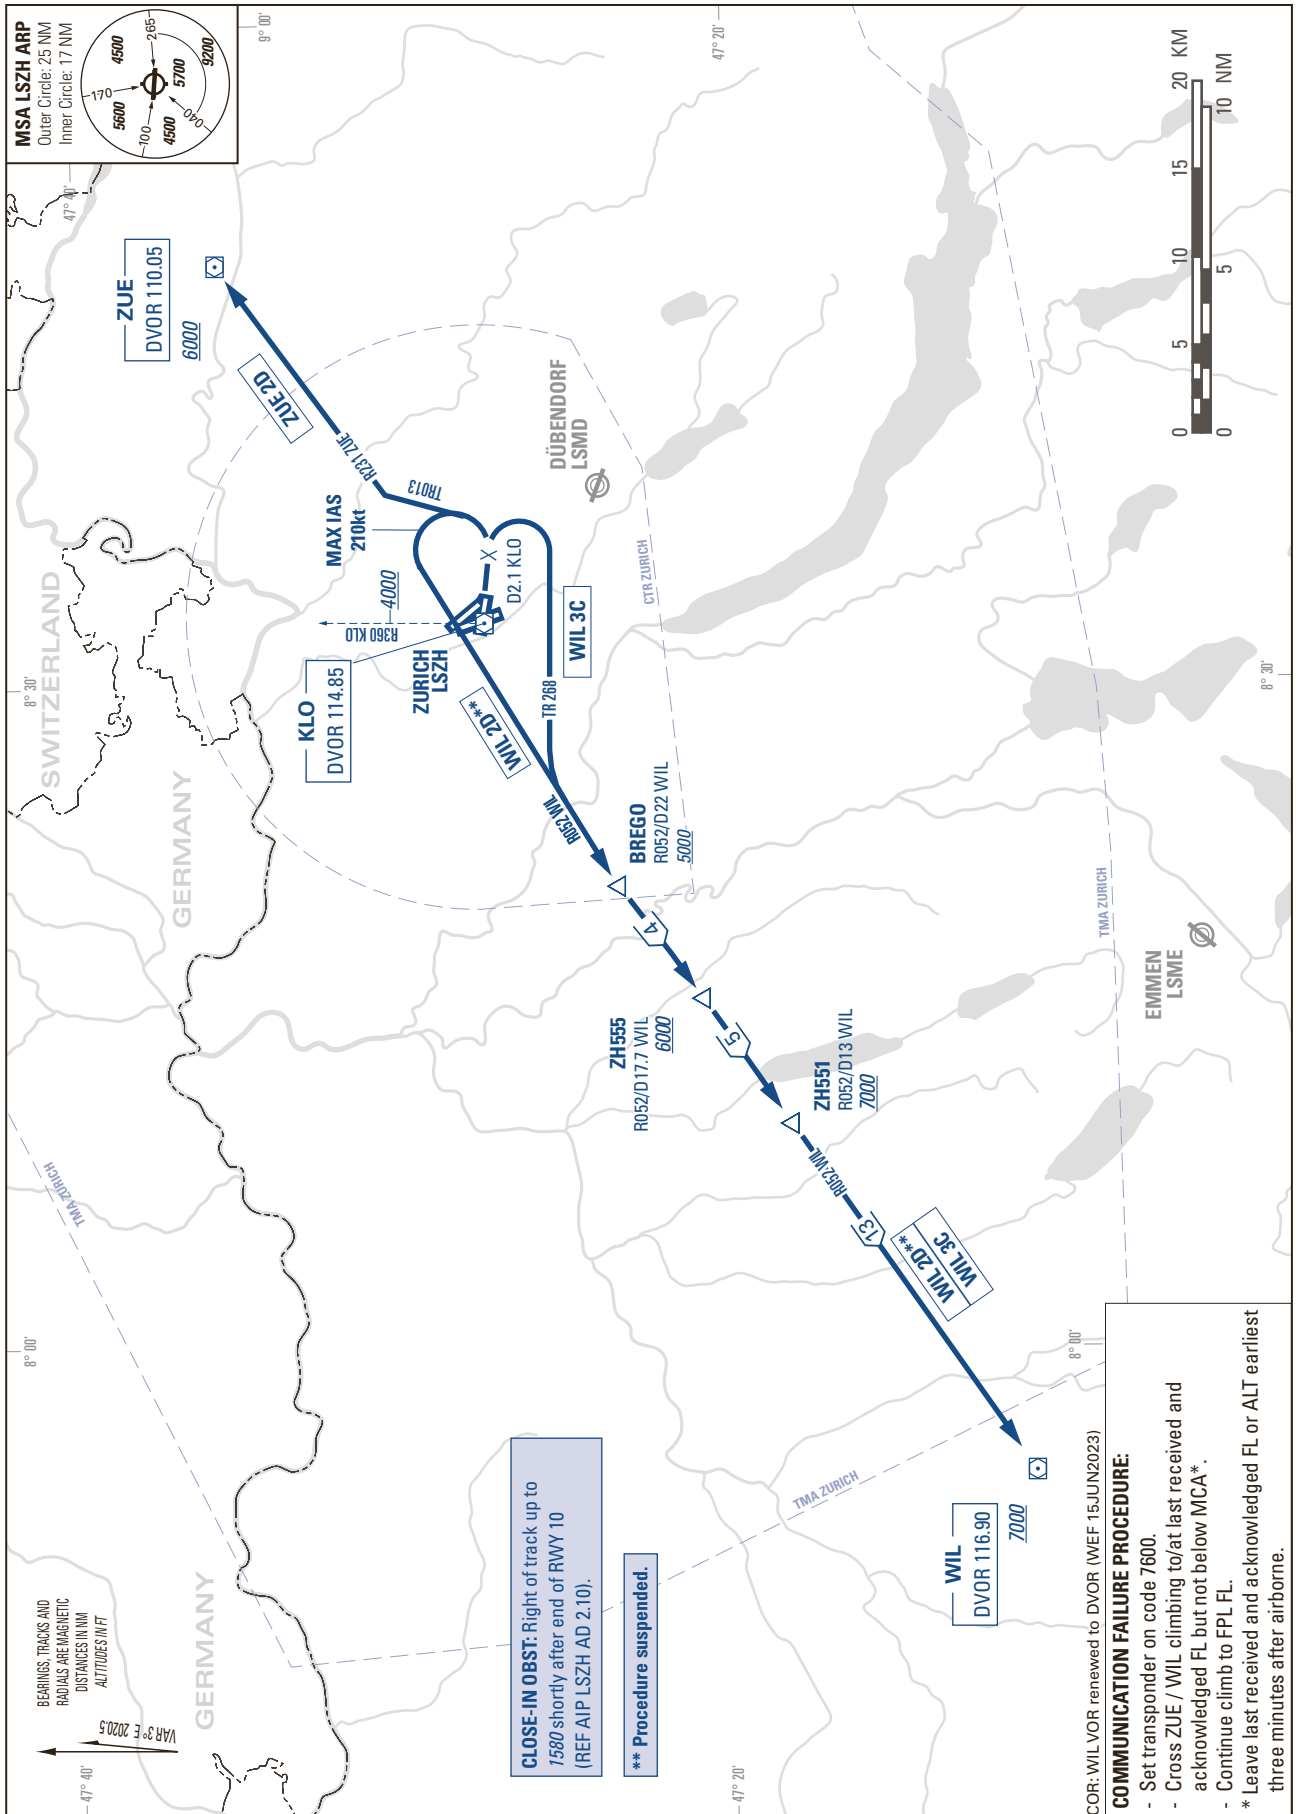

STANDARD INSTRUMENT DEPARTURE CHART
(SID) - ICAO

TRANSITION LEVEL by ATC
TRANSITION ALTITUDE 7000

ZURICH LSZH
SID RWY 10 - NON RNAV

THIS PAGE INTENTIONALLY LEFT BLANK