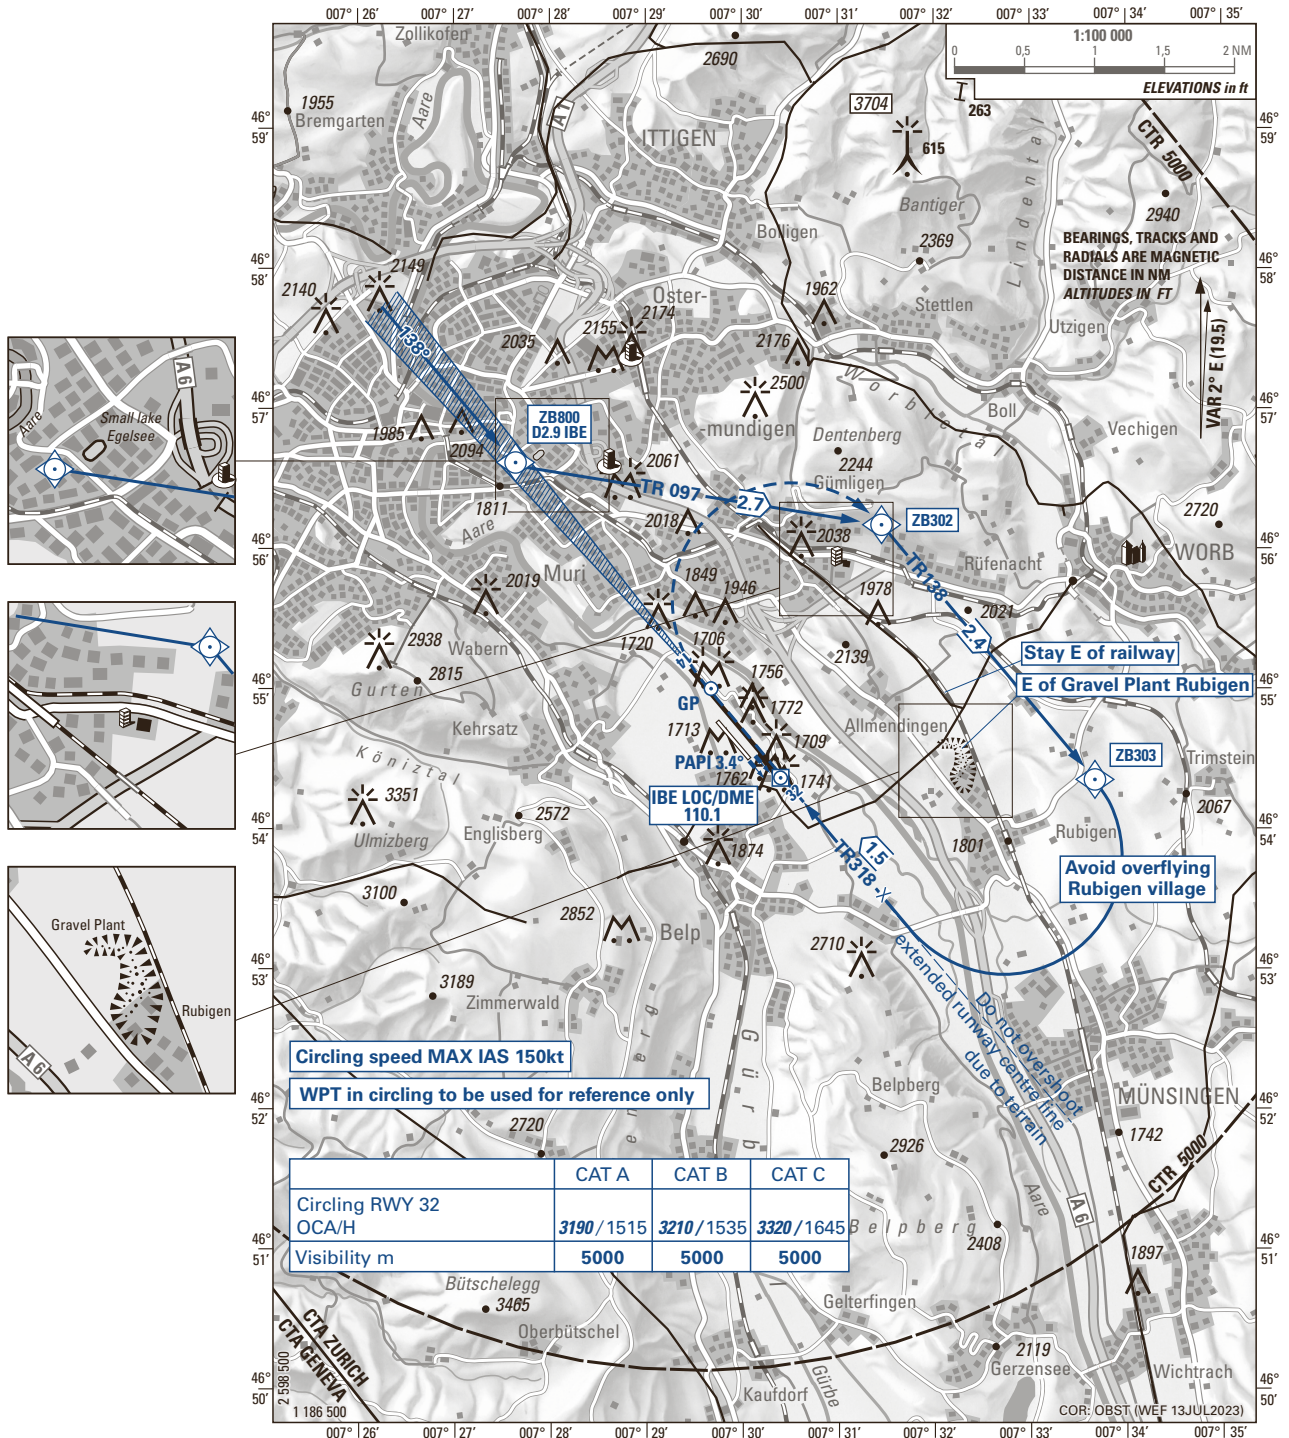

ROMEO CIRCLING RWY 32

THIS PAGE INTENTIONALLY LEFT BLANK