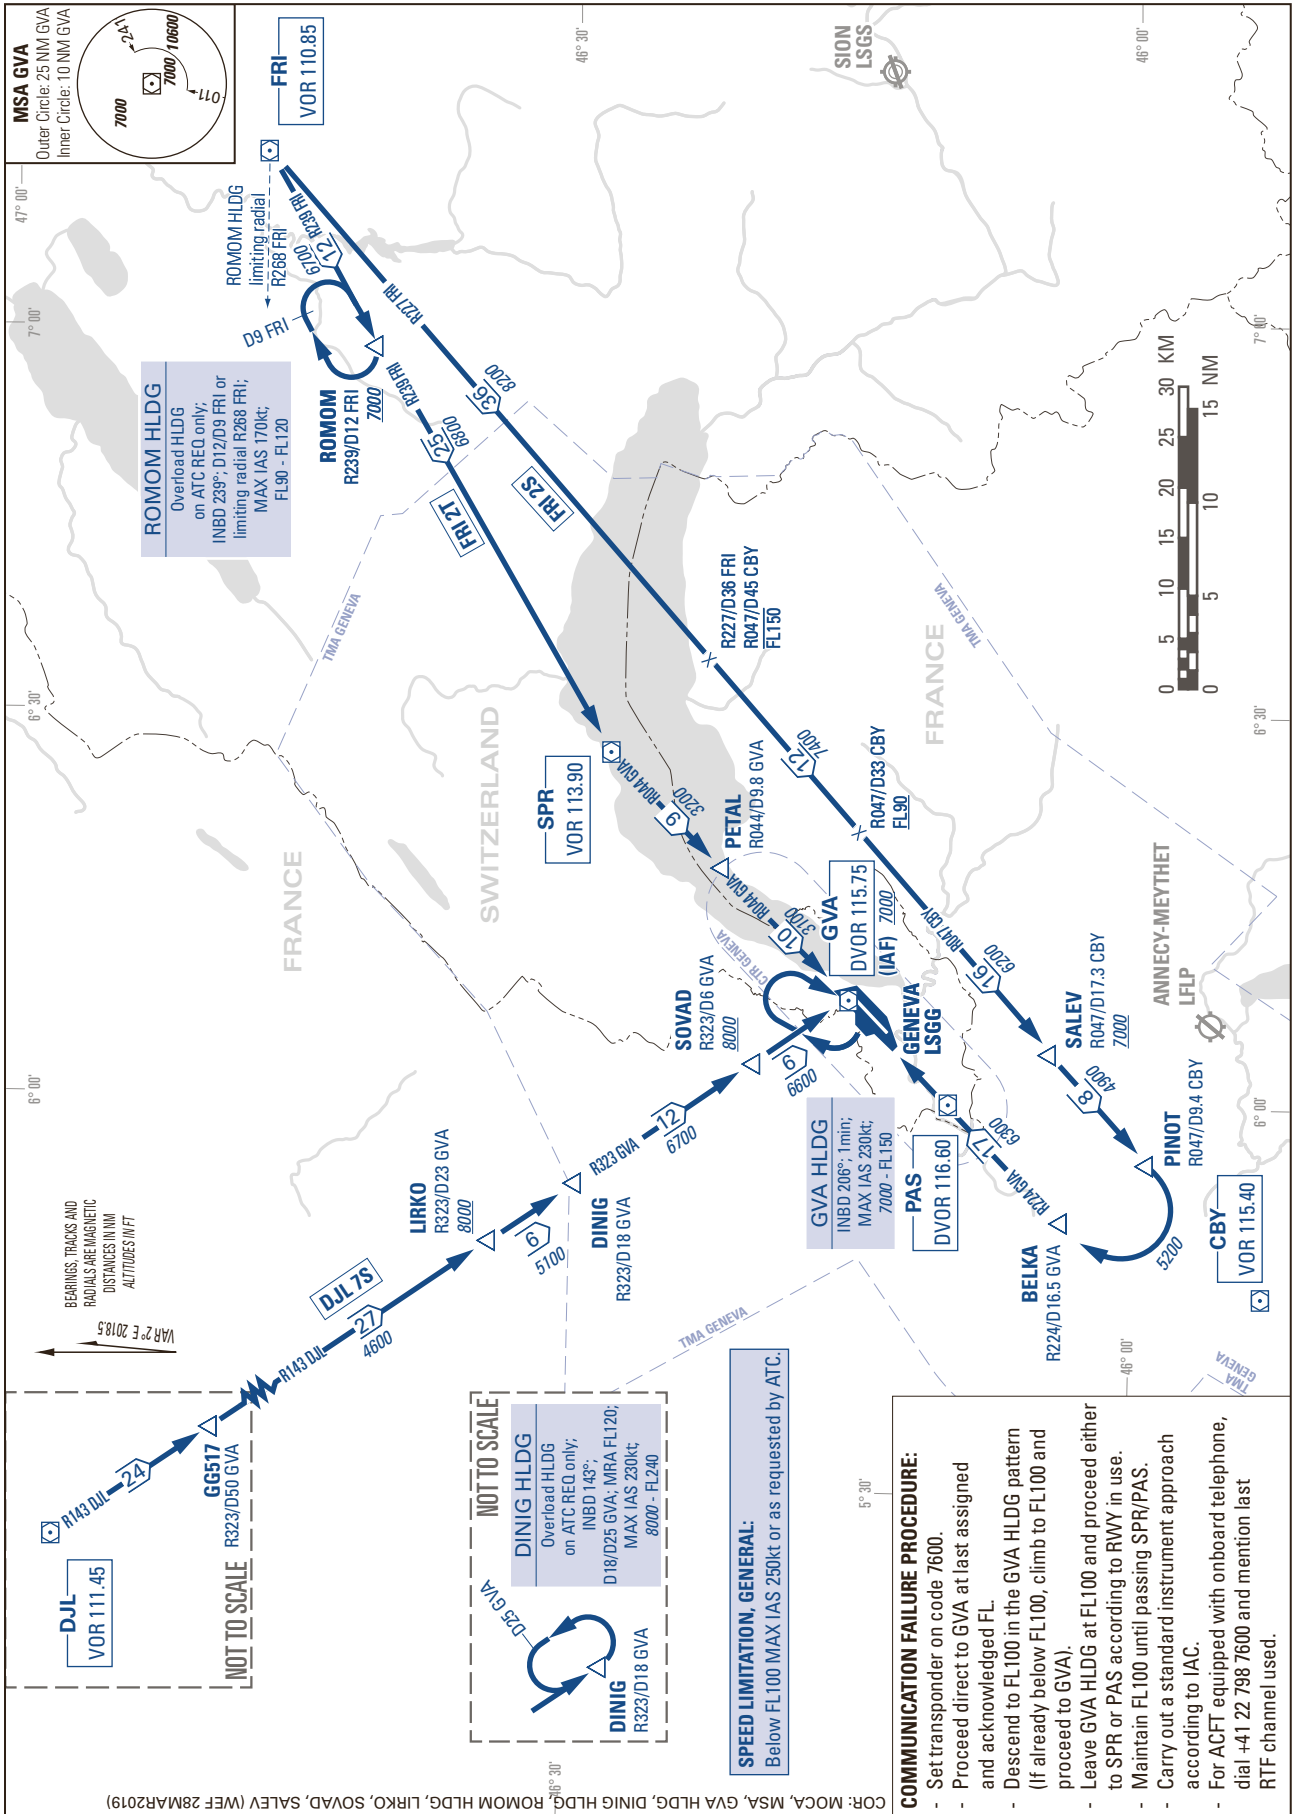

STANDARD INSTRUMENT ARRIVAL CHART
(STAR) - ICAO

TRANSITION LEVEL by ATC
TRANSITION ALTITUDE 7000

GENEVA LSGG
STAR RWY 04/22 - NON RNAV
DJL - FRI

THIS PAGE INTENTIONALLY LEFT BLANK