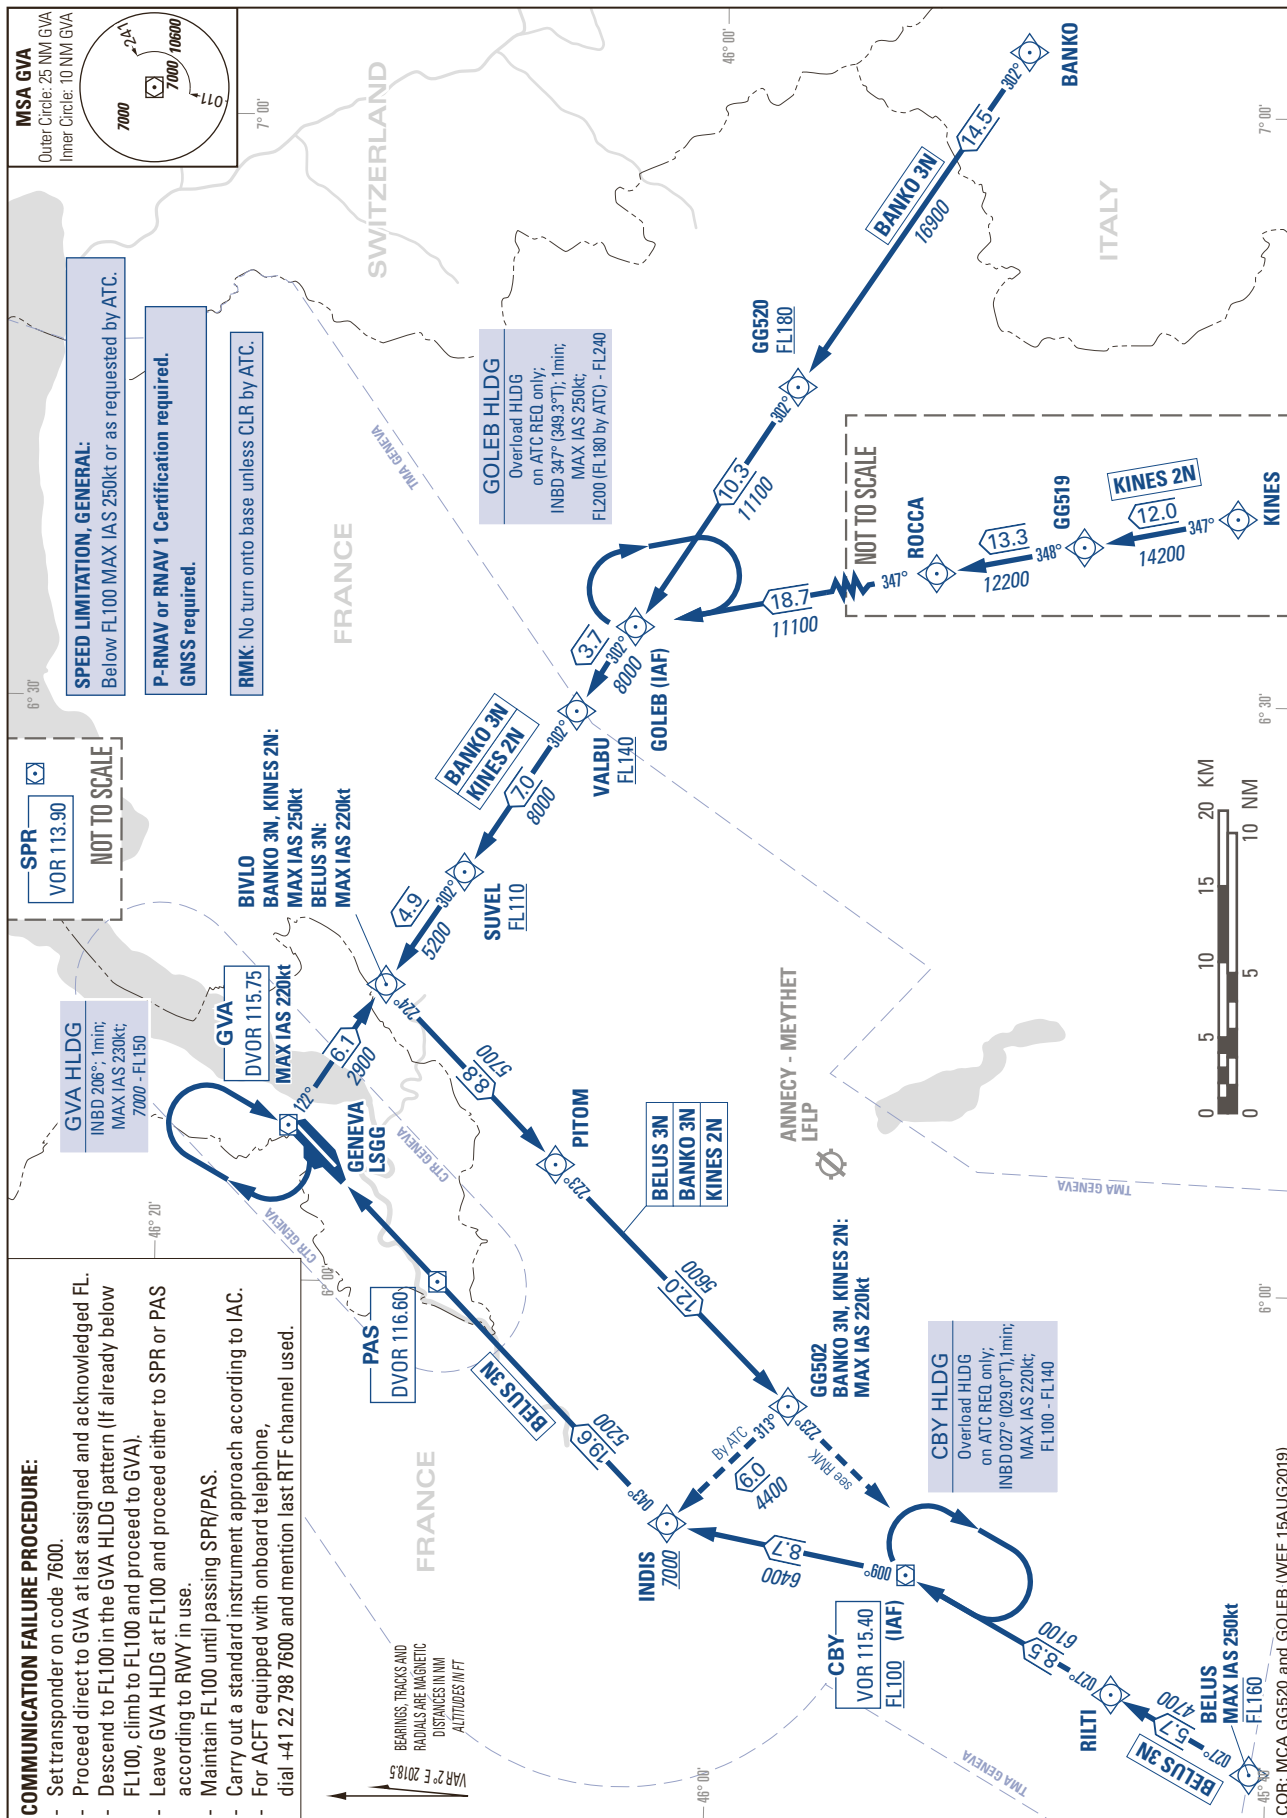

STANDARD INSTRUMENT ARRIVAL CHART
(STAR) - ICAO

TRANSITION LEVEL by ATC
TRANSITION ALTITUDE 7000

GENEVA LSGG
STAR RWY 04 - RNAV
BELUS - KINES - BANKO

THIS PAGE INTENTIONALLY LEFT BLANK