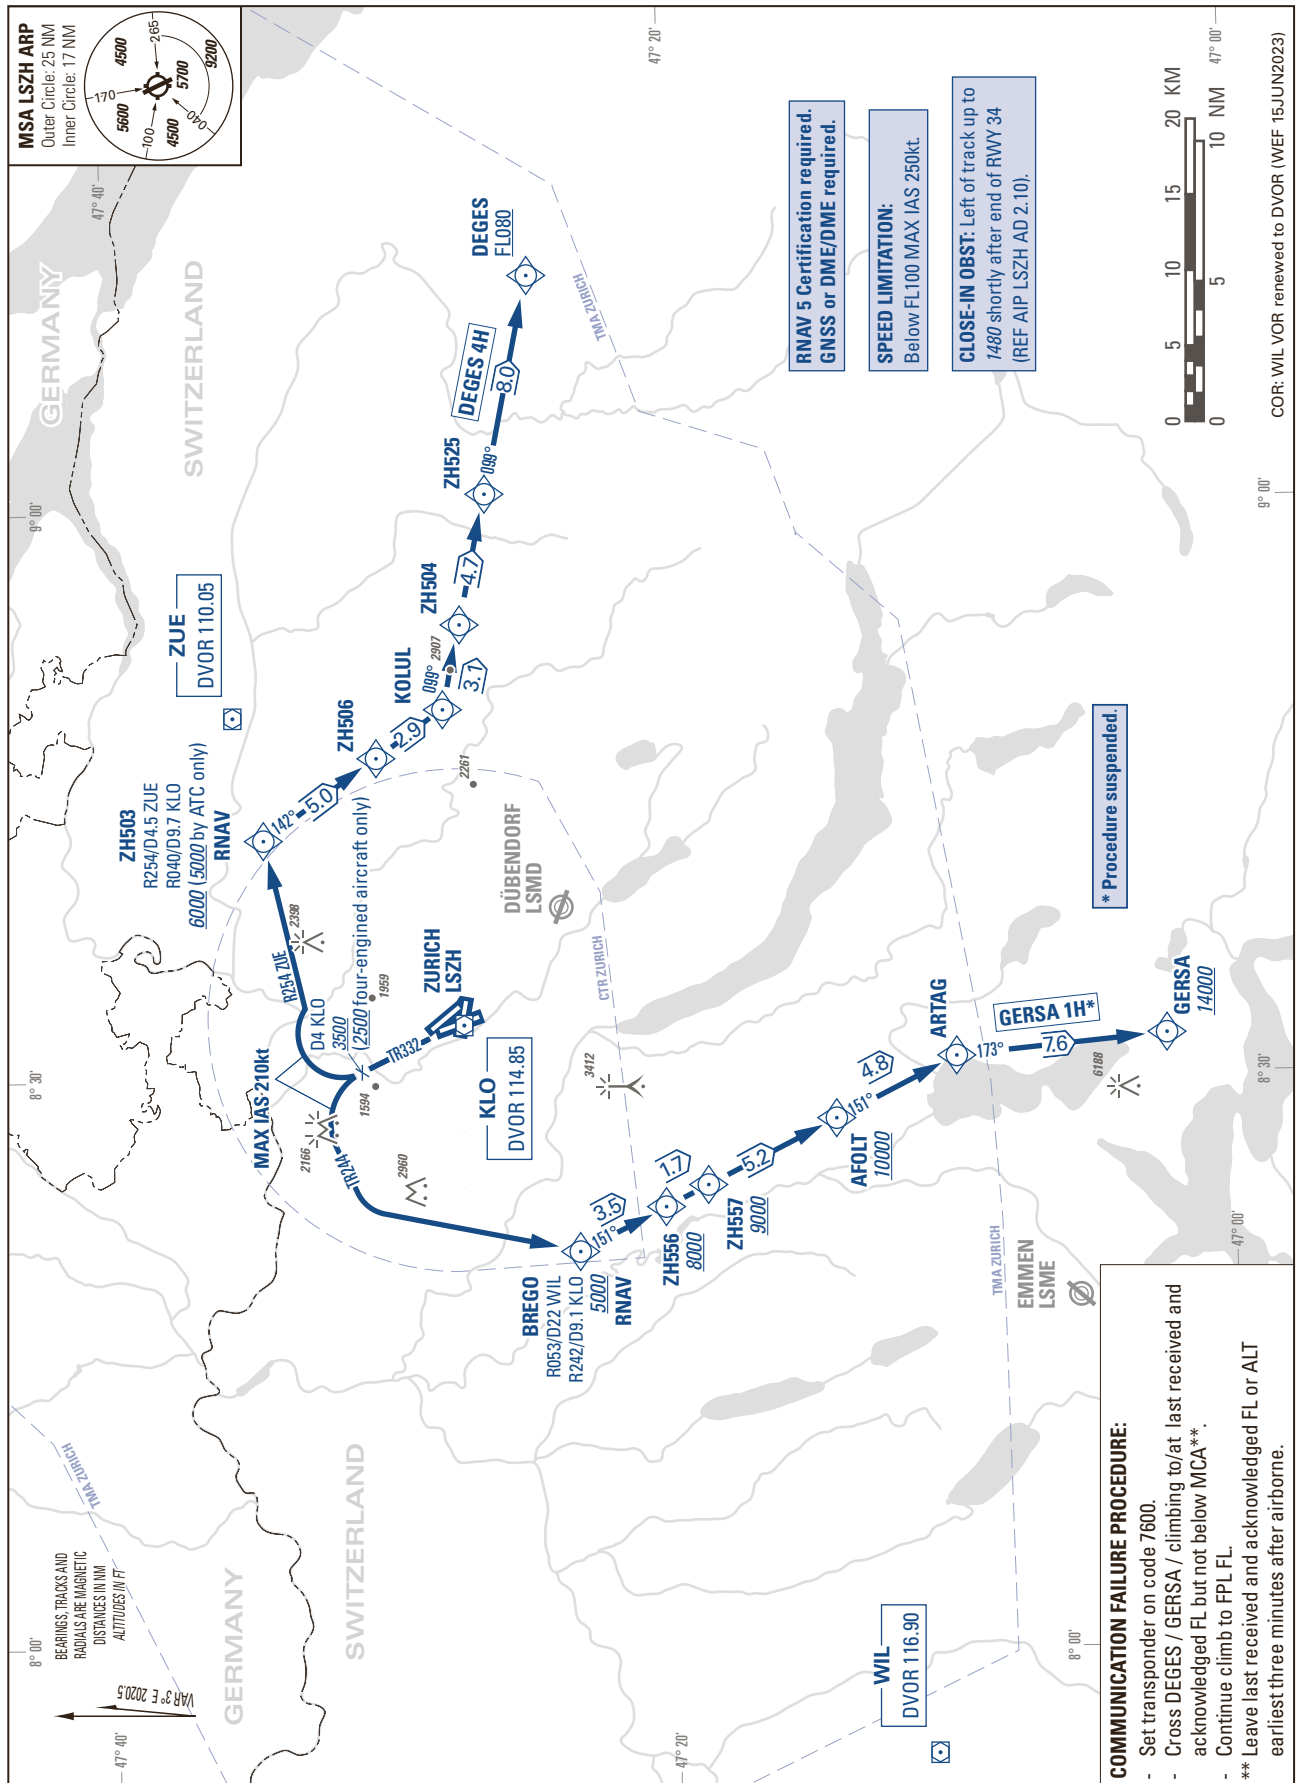

STANDARD INSTRUMENT DEPARTURE CHART
(SID) - ICAO

TRANSITION LEVEL by ATC
TRANSITION ALTITUDE 7000

ZURICH LSZH
SID RWY 34 - RNAV 5

THIS PAGE INTENTIONALLY LEFT BLANK