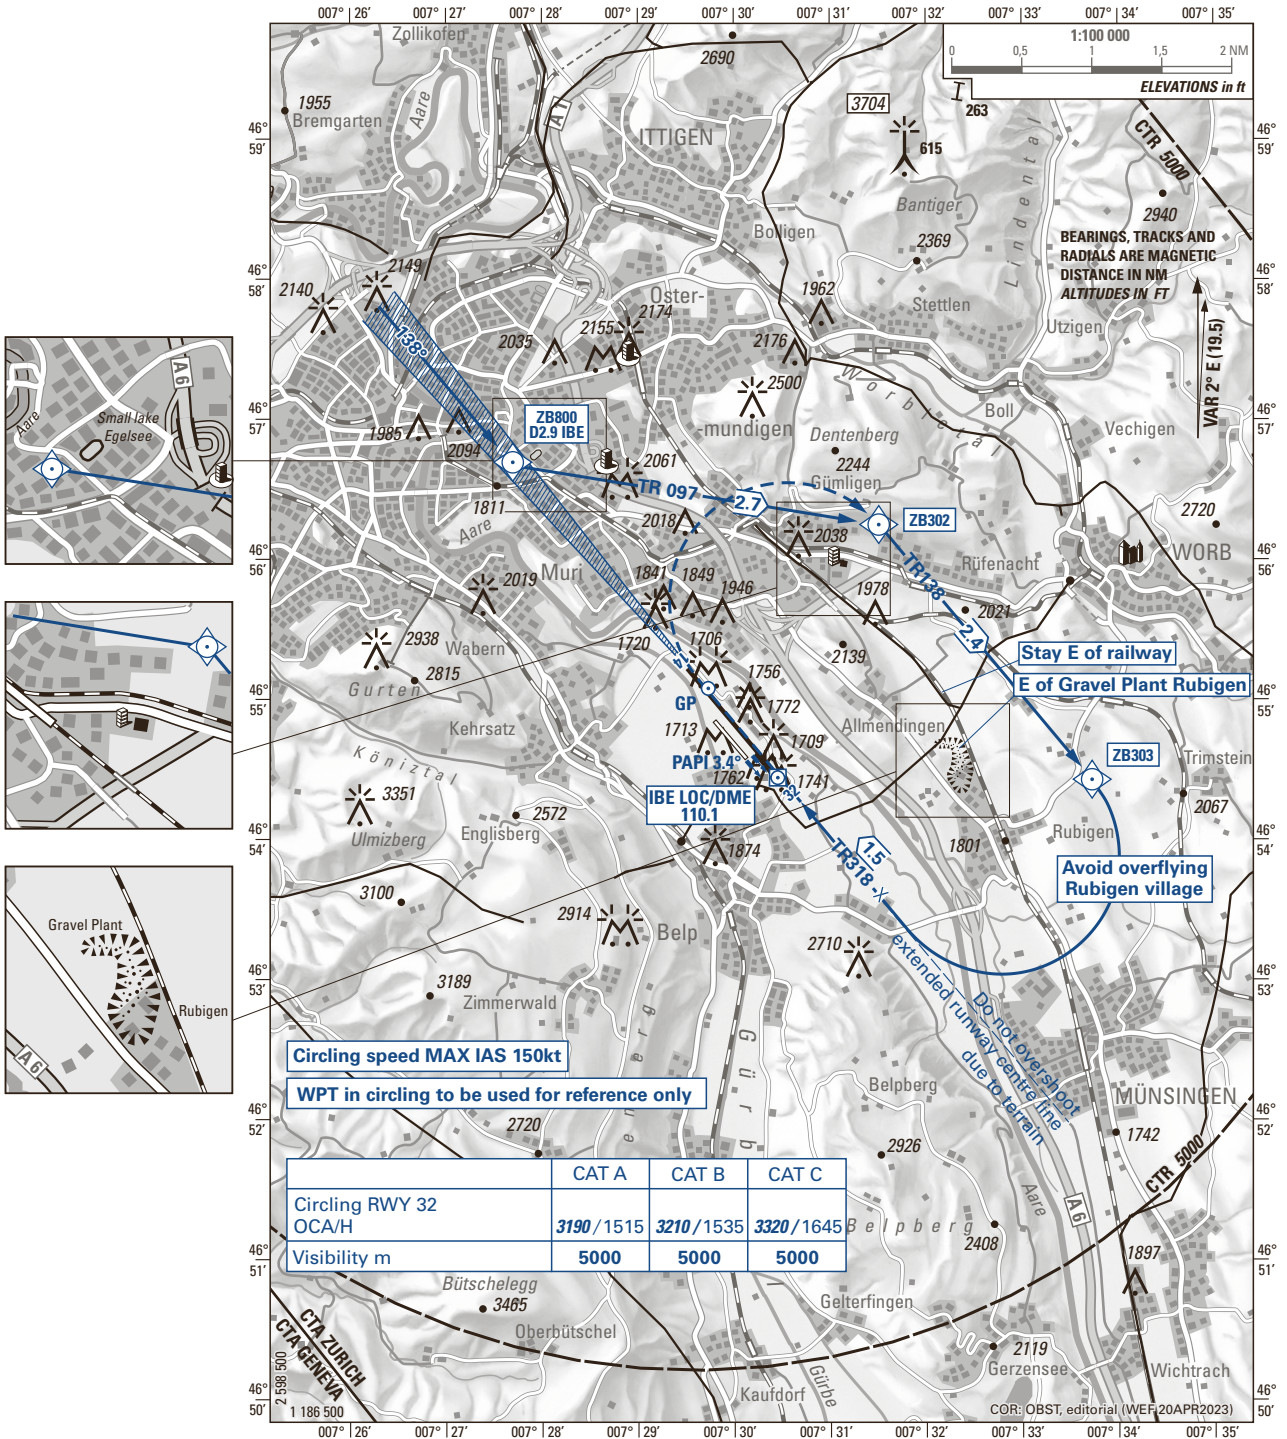

ROMEO CIRCLING RWY 32

Circling speed MAX IAS 150kt

WPT in circling to be used for reference only

	CAT A	CAT B	CAT C
Circling RWY 32 OCA/H	3190 / 1515	3210 / 1535	3320 / 1645
Visibility m	5000	5000	5000

THIS PAGE INTENTIONALLY LEFT BLANK