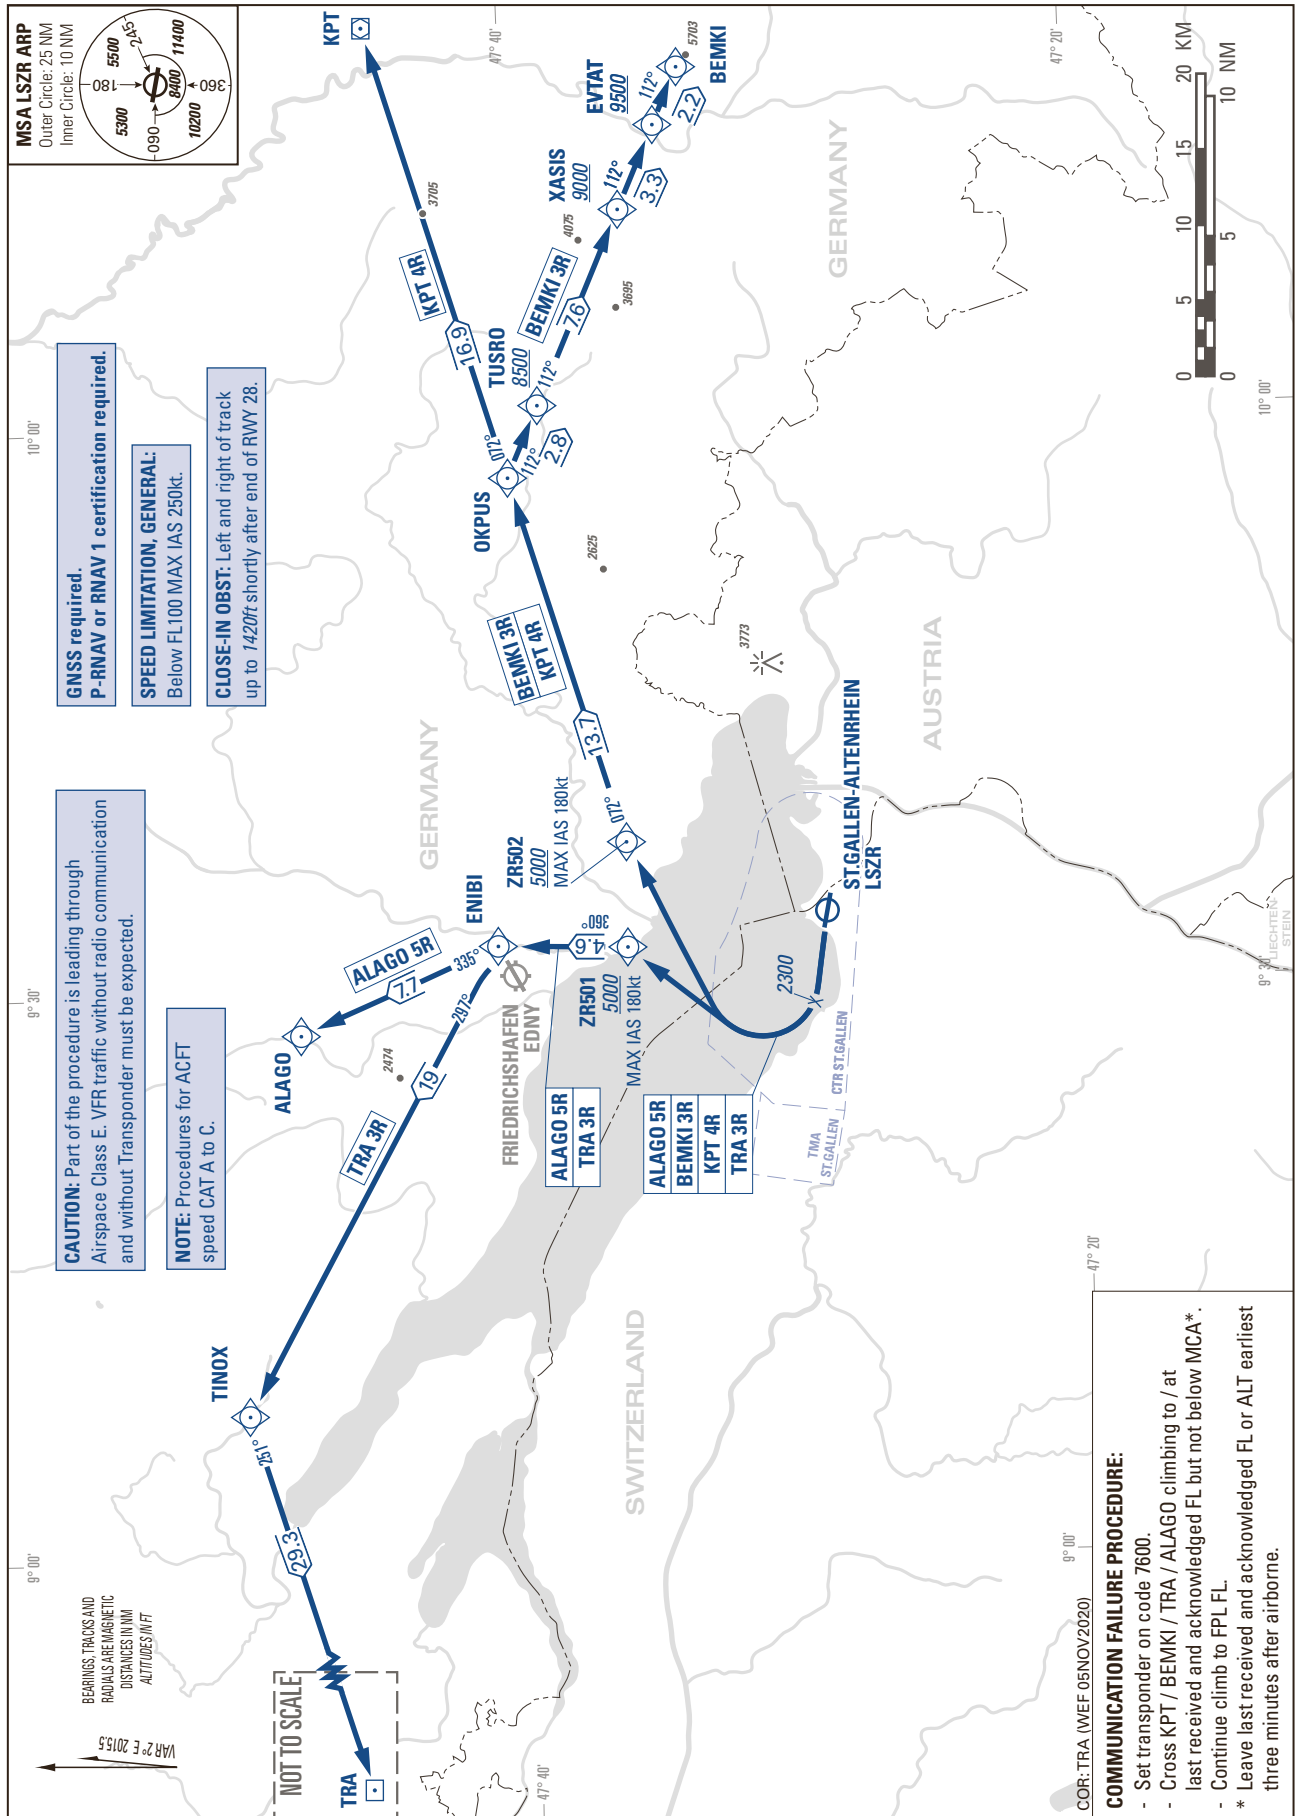

STANDARD INSTRUMENT DEPARTURE CHART
(SID) - ICAO

TRANSITION LEVEL by ATC
TRANSITION ALTITUDE 5000

ST. GALLEN-ALTENRHEIN LSZR
SID RWY 28 - RNAV 1

THIS PAGE INTENTIONALLY LEFT BLANK