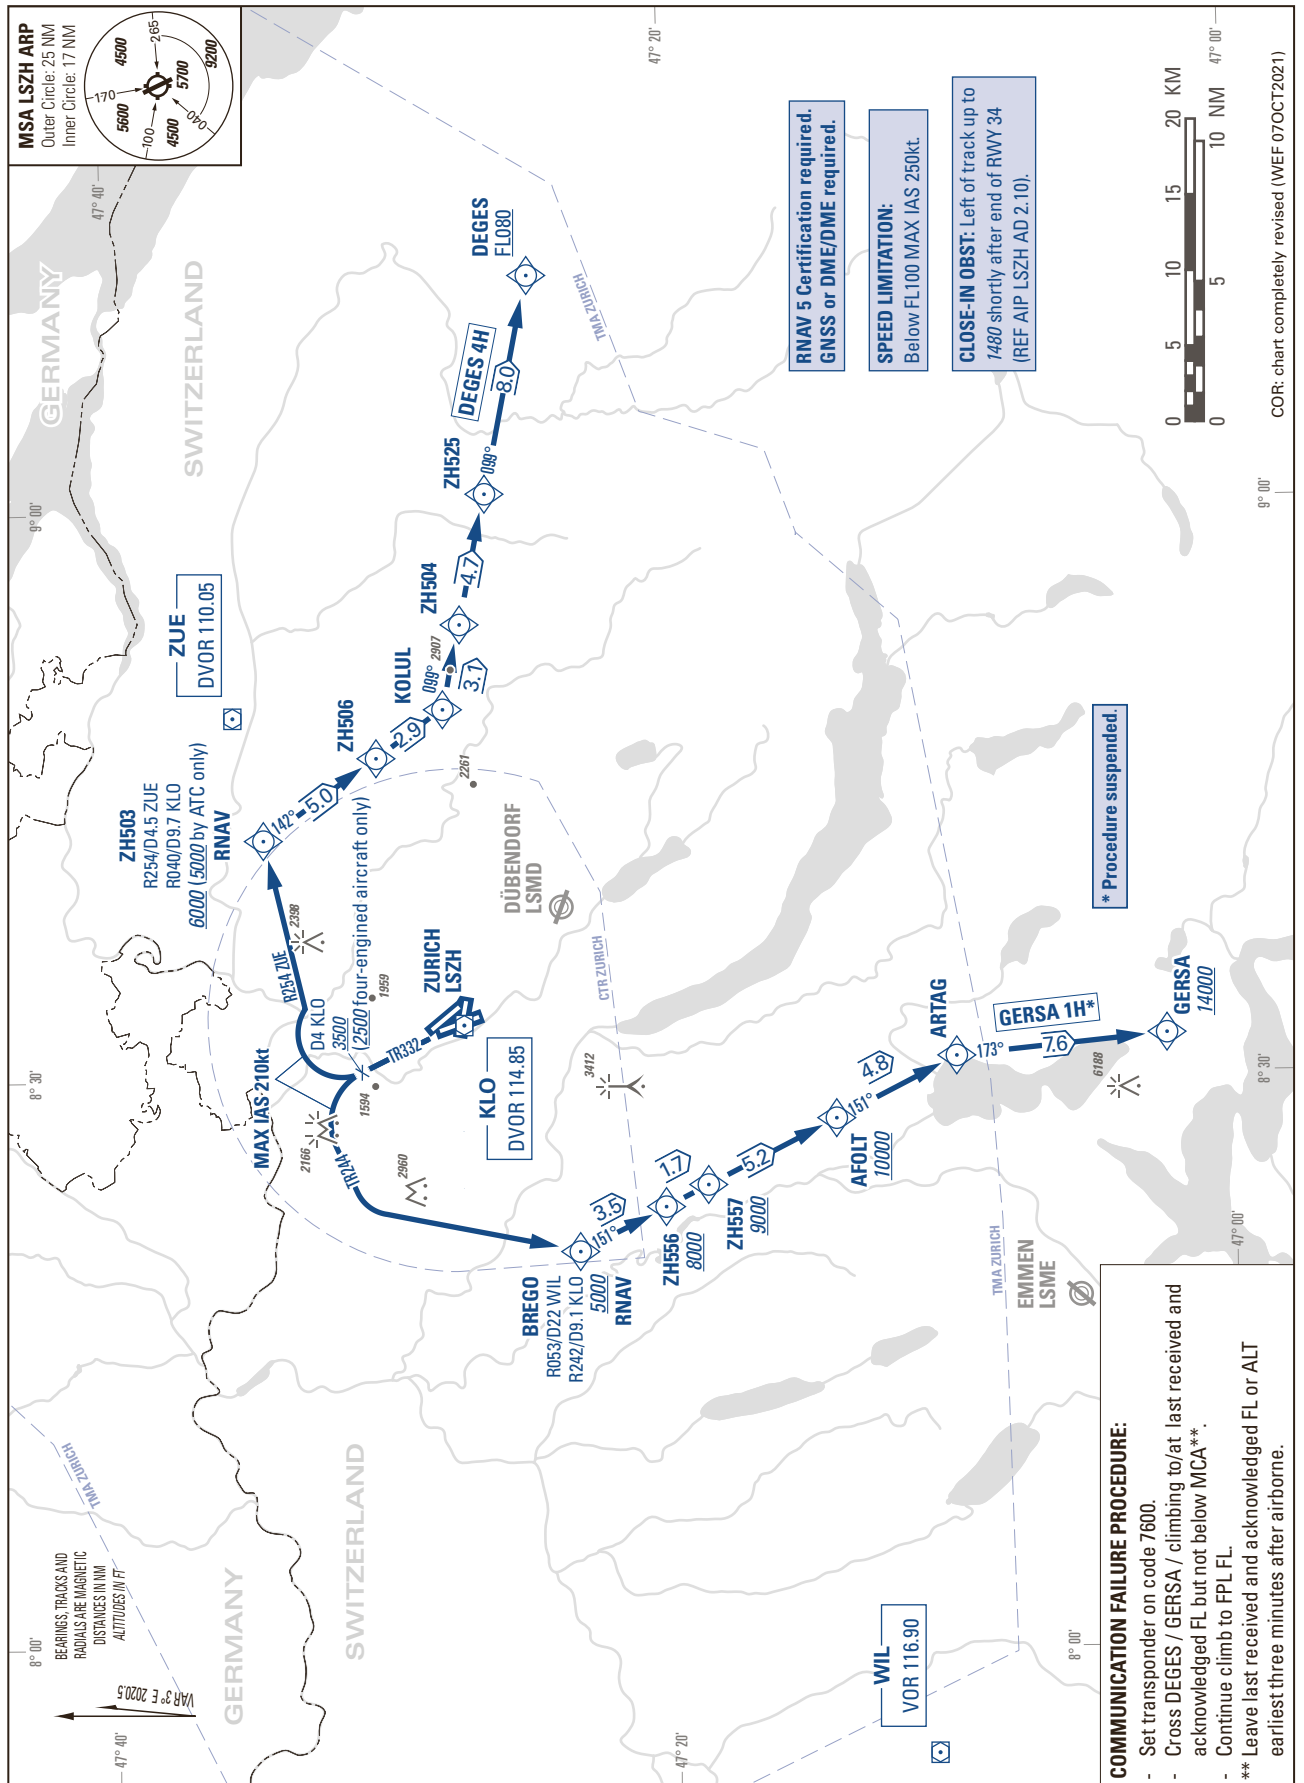

STANDARD INSTRUMENT DEPARTURE CHART (SID) - ICAO

TRANSITION LEVEL by ATC  
TRANSITION ALTITUDE 7000

ZURICH LSZH  
SID RWY 34 - RNAV 5

THIS PAGE INTENTIONALLY LEFT BLANK