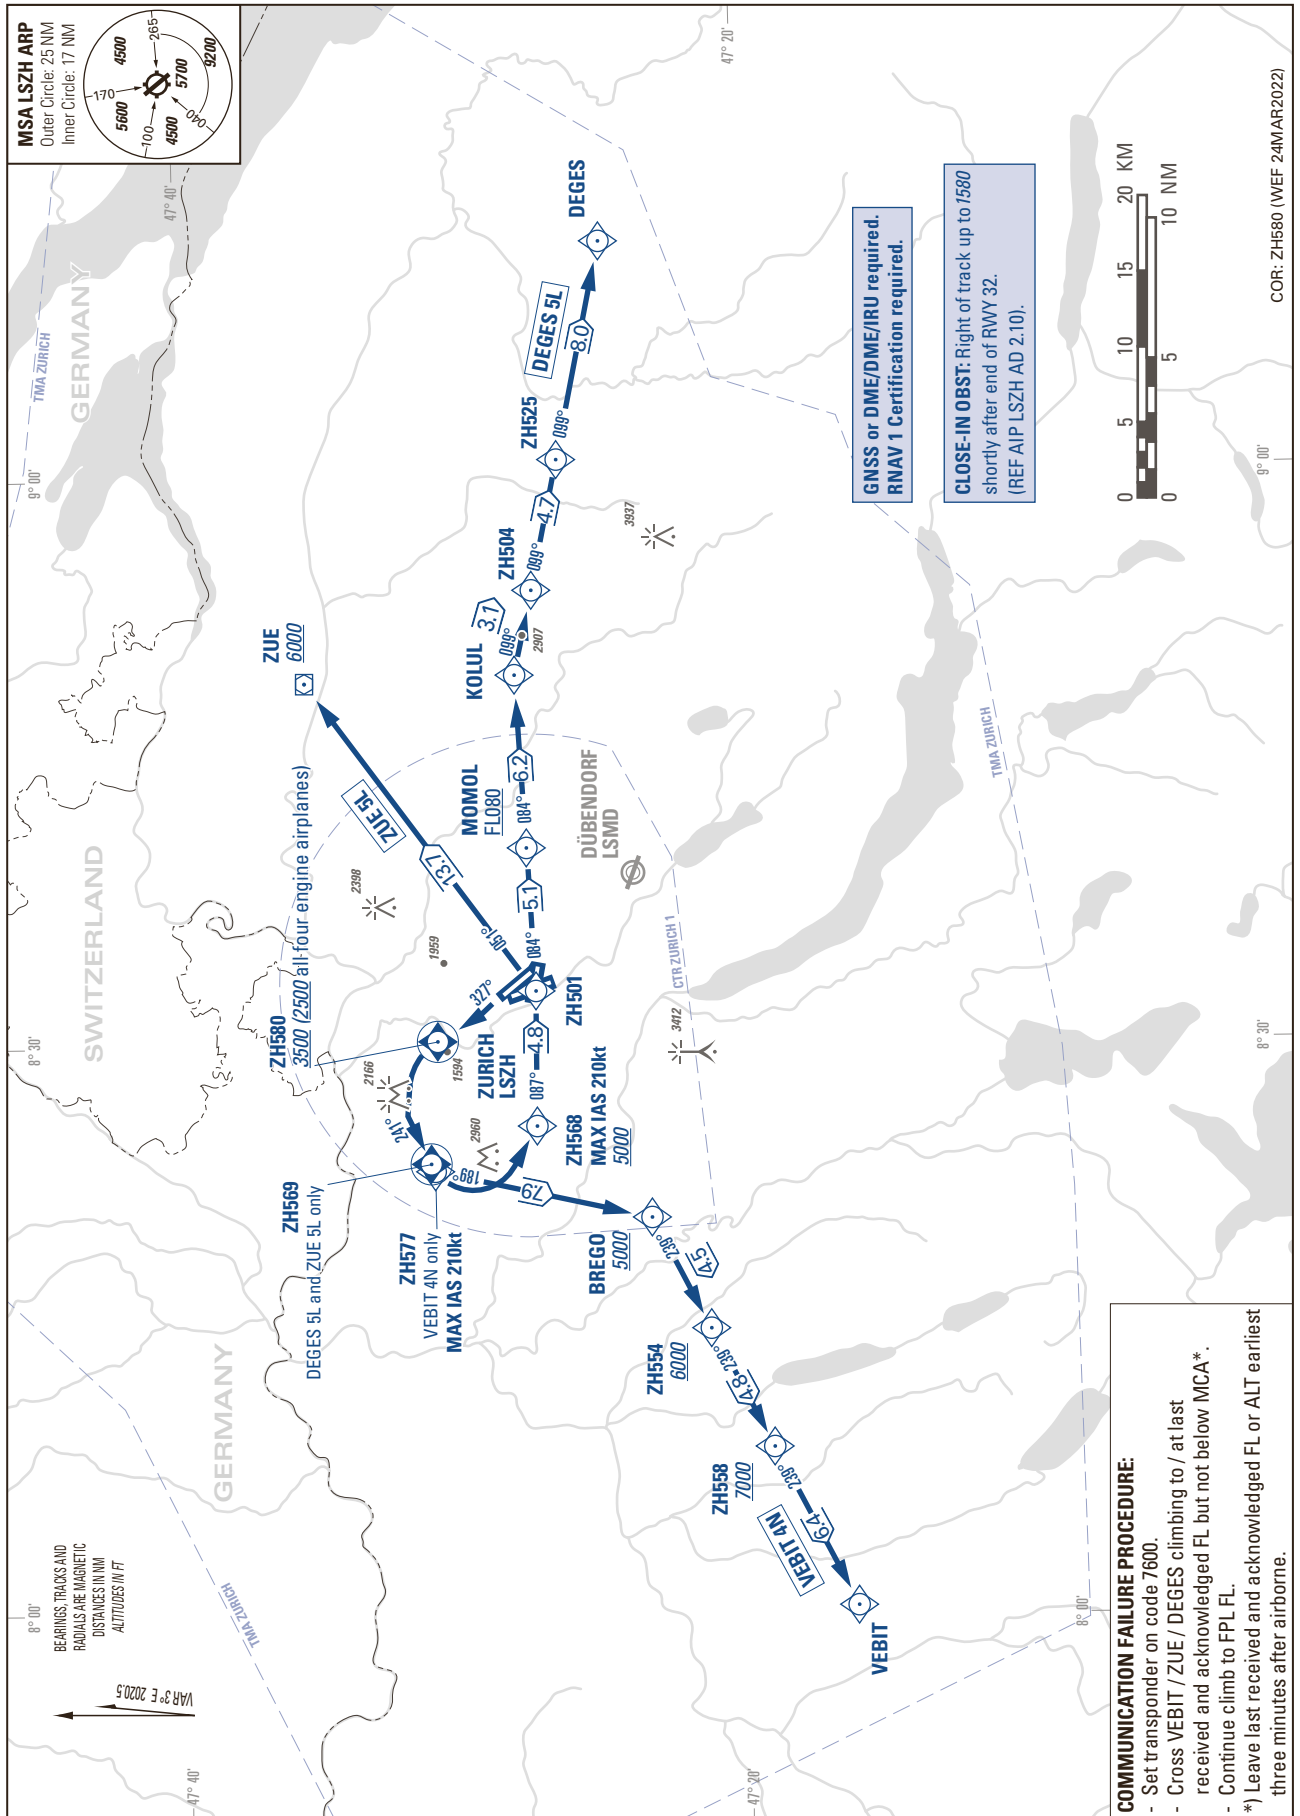

STANDARD INSTRUMENT DEPARTURE CHART  
(SID) - ICAO

TRANSITION LEVEL by ATC  
TRANSITION ALTITUDE 7000

ZURICH LSZH  
SID RWY 32 - RNAV 1

THIS PAGE INTENTIONALLY LEFT BLANK