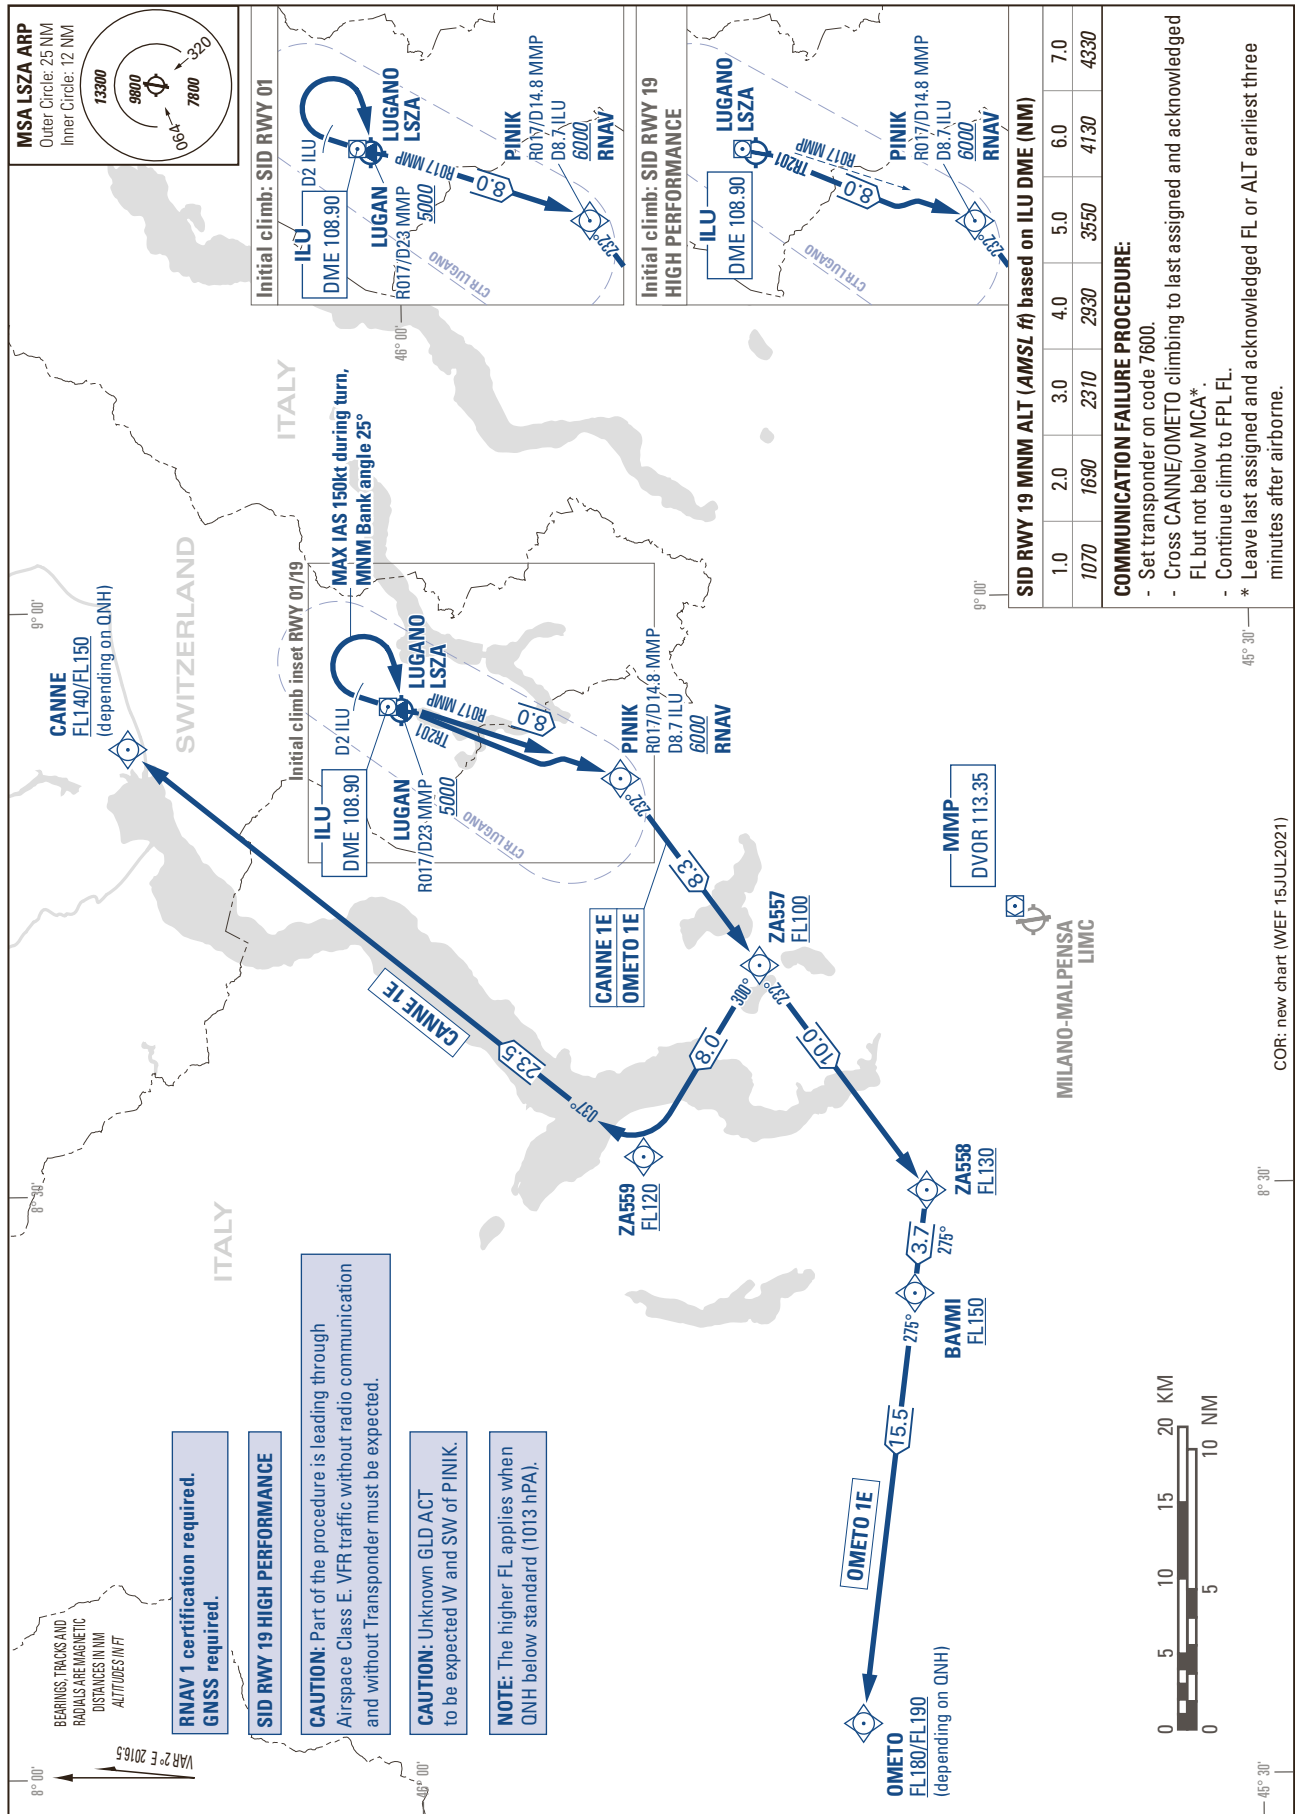

STANDARD INSTRUMENT DEPARTURE CHART (SID) - ICAO

TRANSITION LEVEL by ATC
TRANSITION ALTITUDE 6000

LUGANO LSZA
SID RWY 01/19 - RNAV 1

THIS PAGE INTENTIONALLY LEFT BLANK