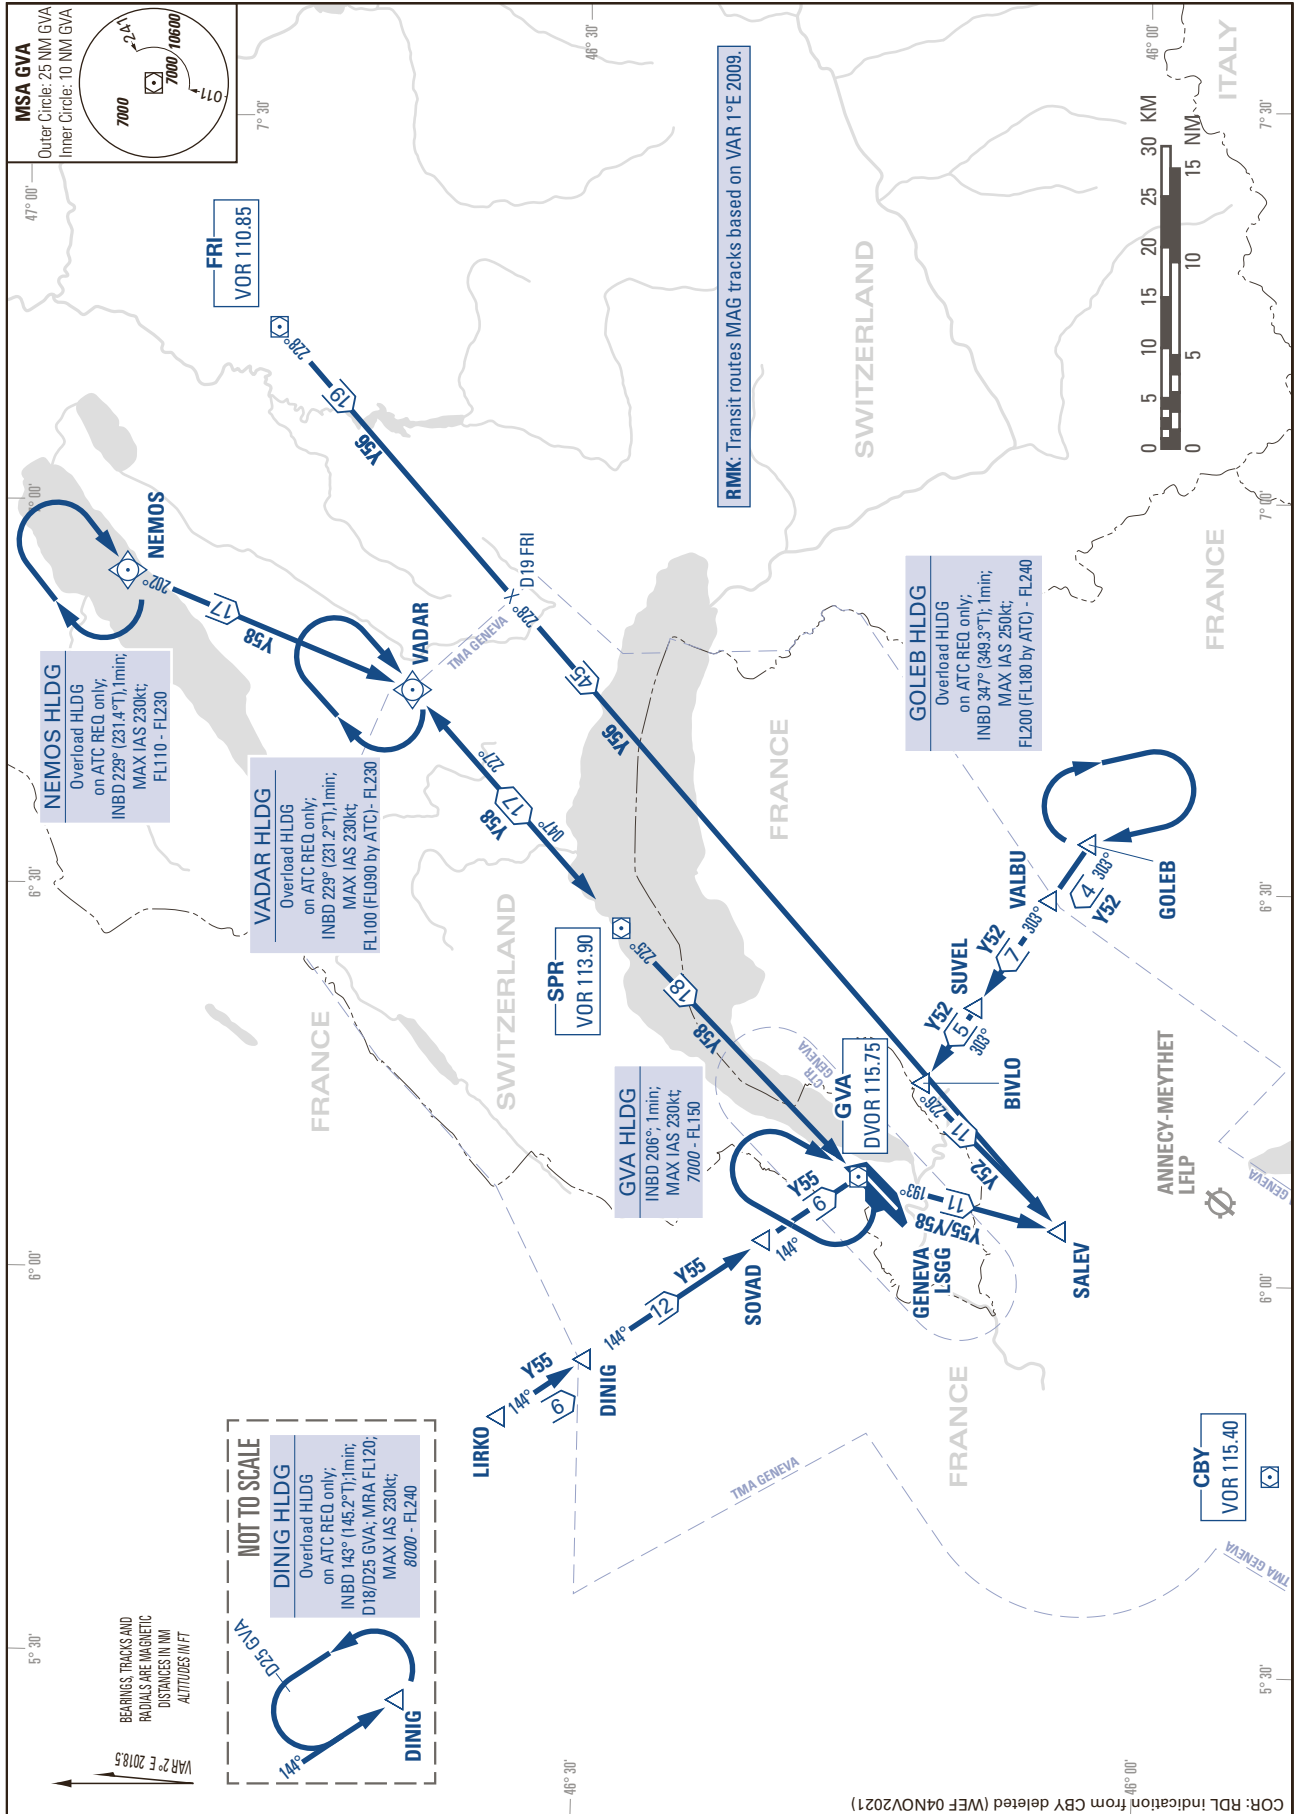

AREA CHART - ICAO

TRANSIT ROUTES THROUGH GENEVA TMA,  
DESTINATION LFLB and LFLP

GENEVA LSGG

THIS PAGE INTENTIONALLY LEFT BLANK