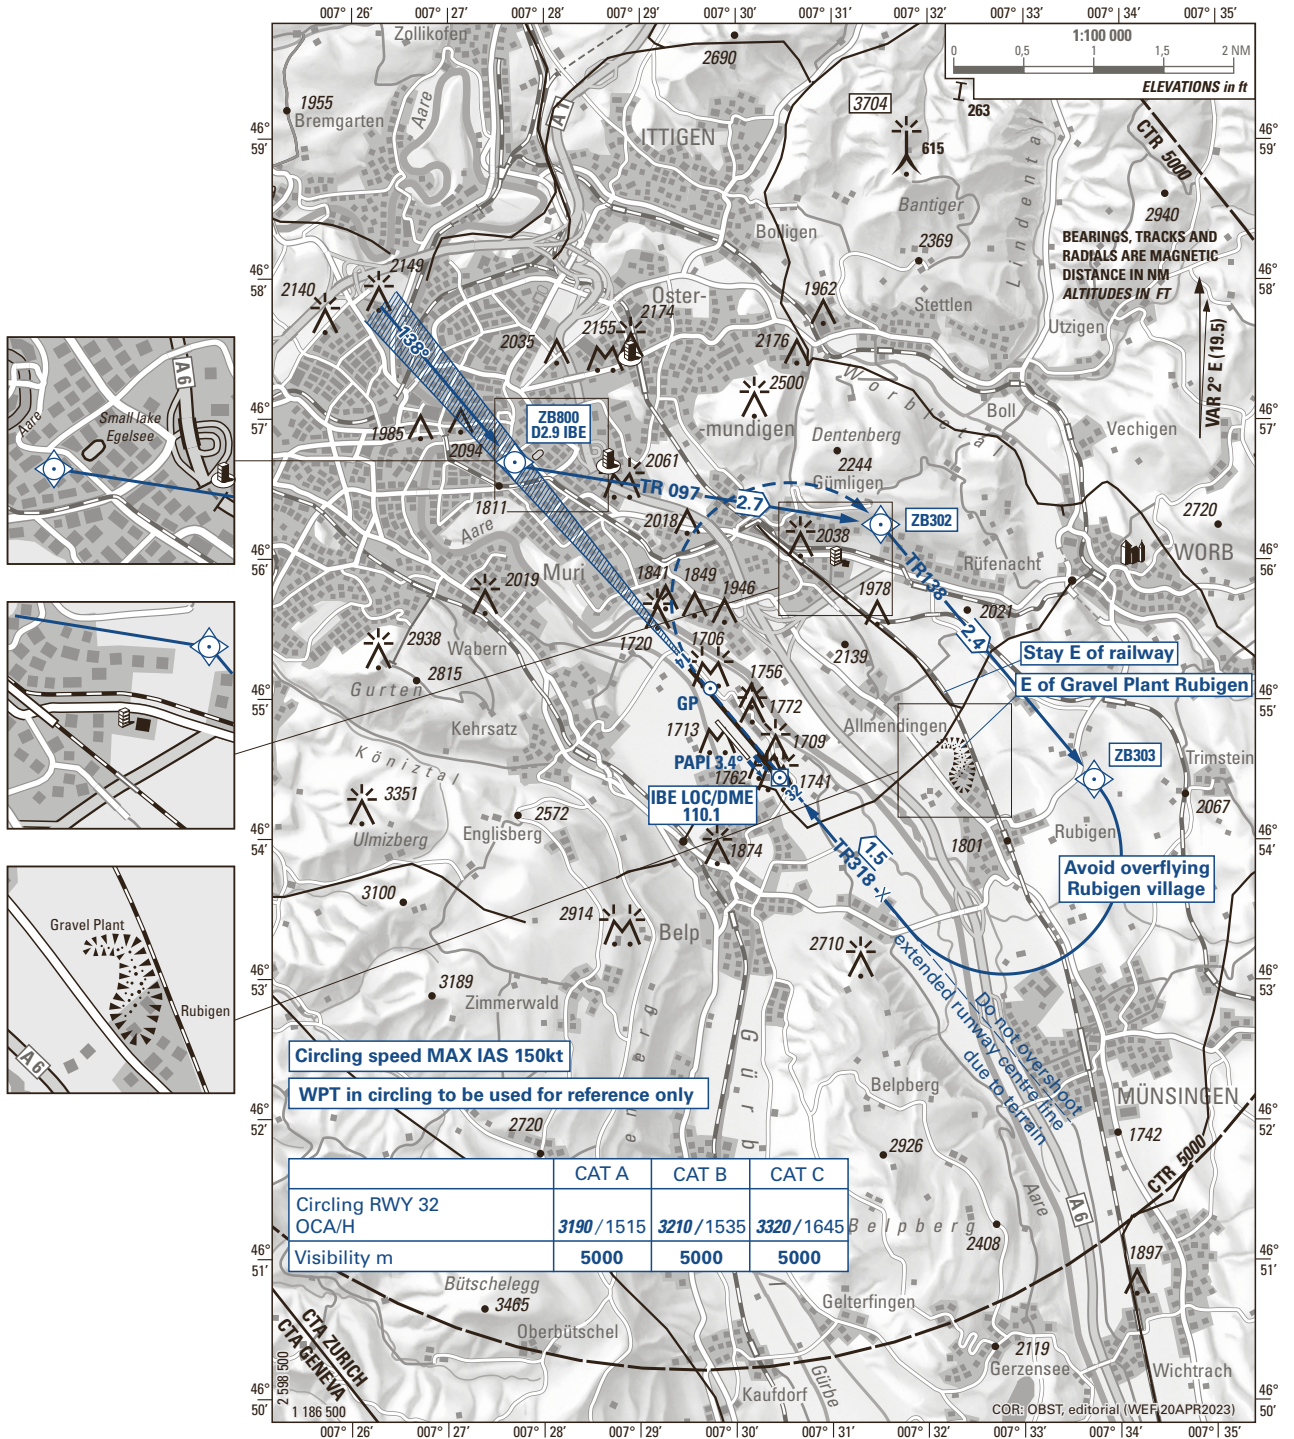

ROMEO CIRCLING RWY 32

THIS PAGE INTENTIONALLY LEFT BLANK