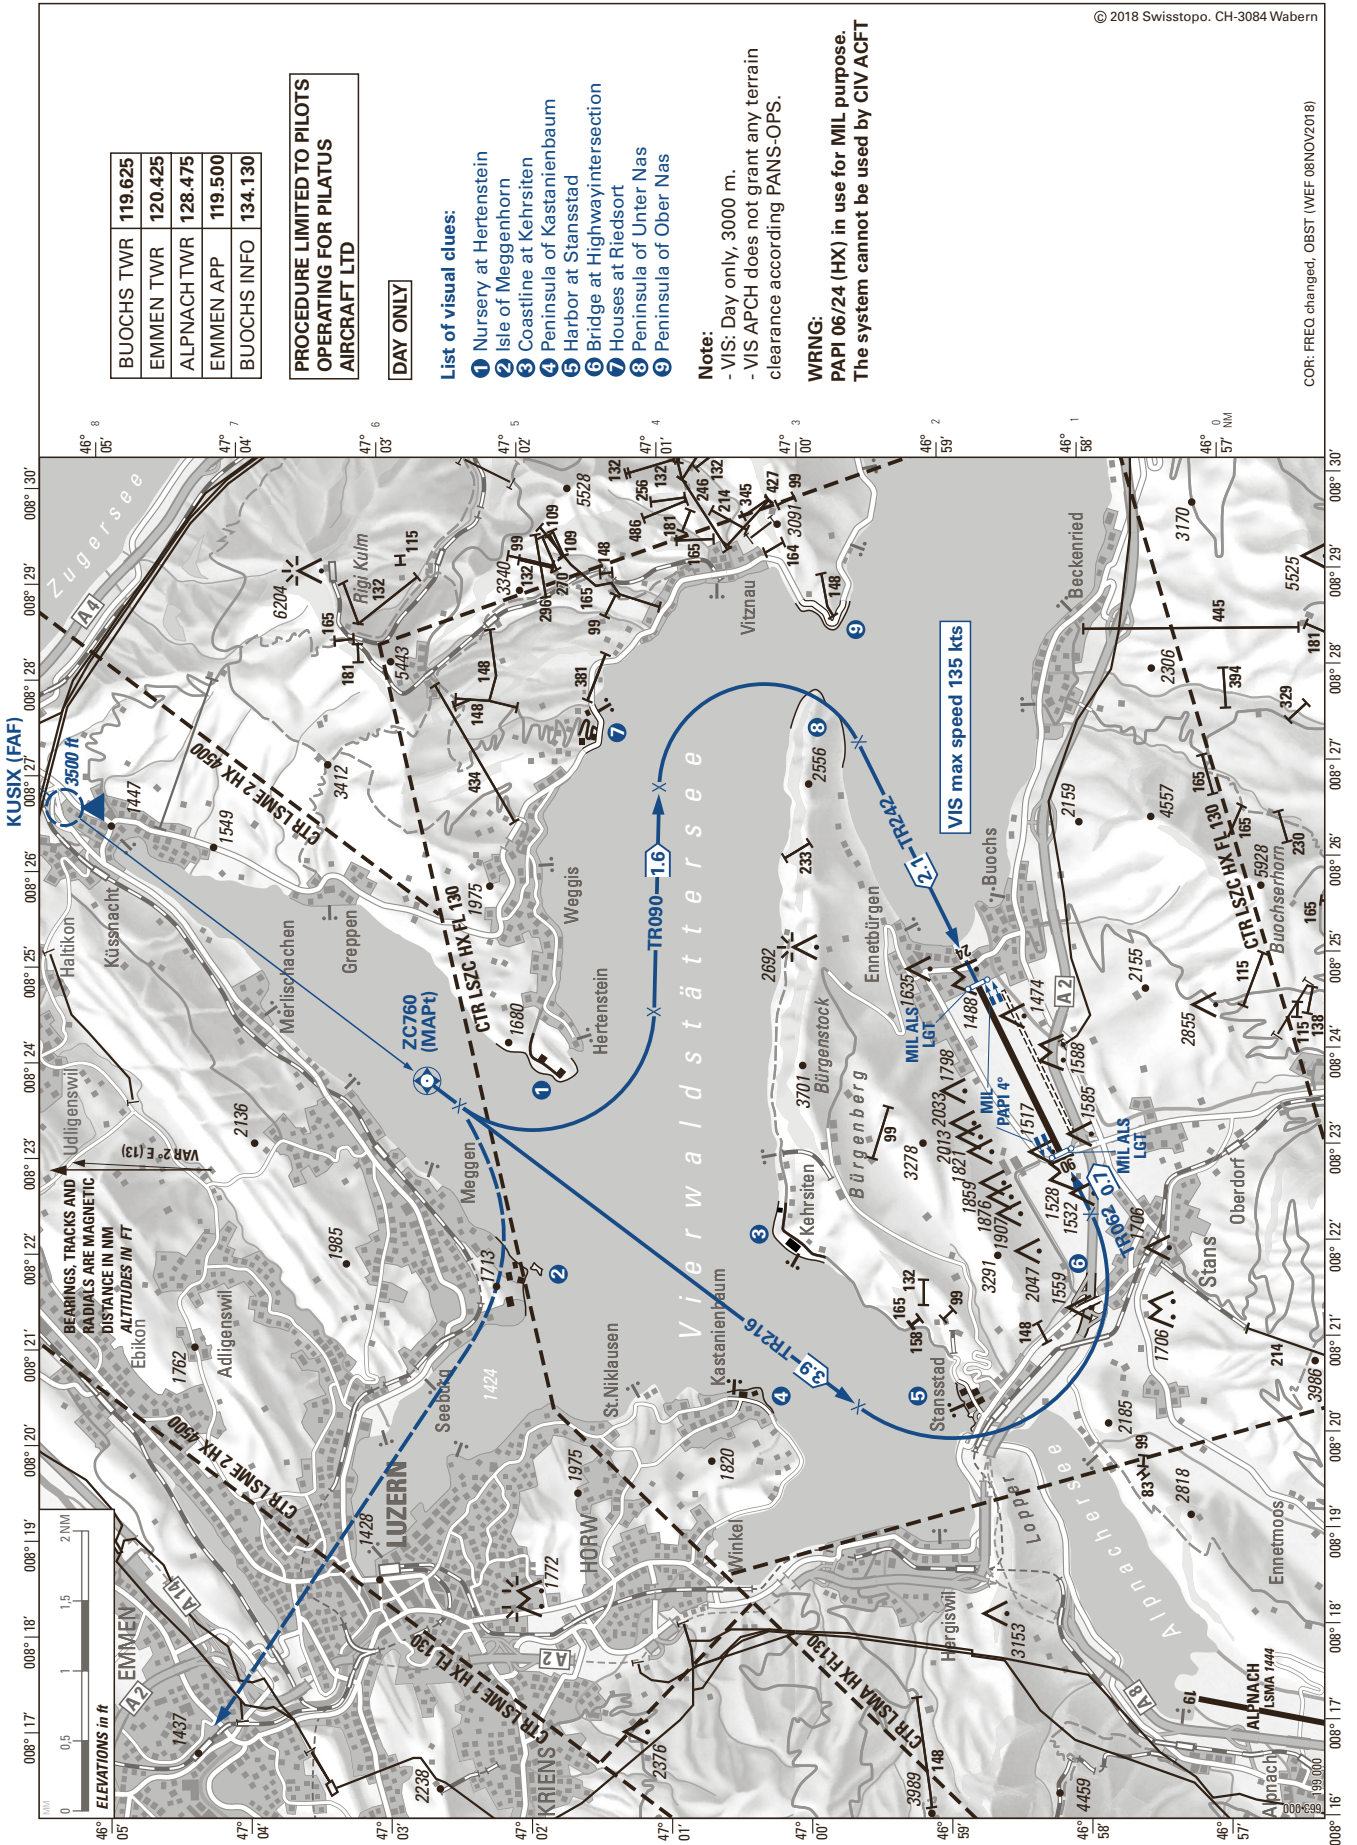

ELEV 1475 ft (450 m)

BUOCHS

© 2018 Swisstopo. CH-3084 Wabern

COR: FREQ changed, OBST (WIEF 08NOV2018)

THIS PAGE INTENTIONALLY LEFT BLANK