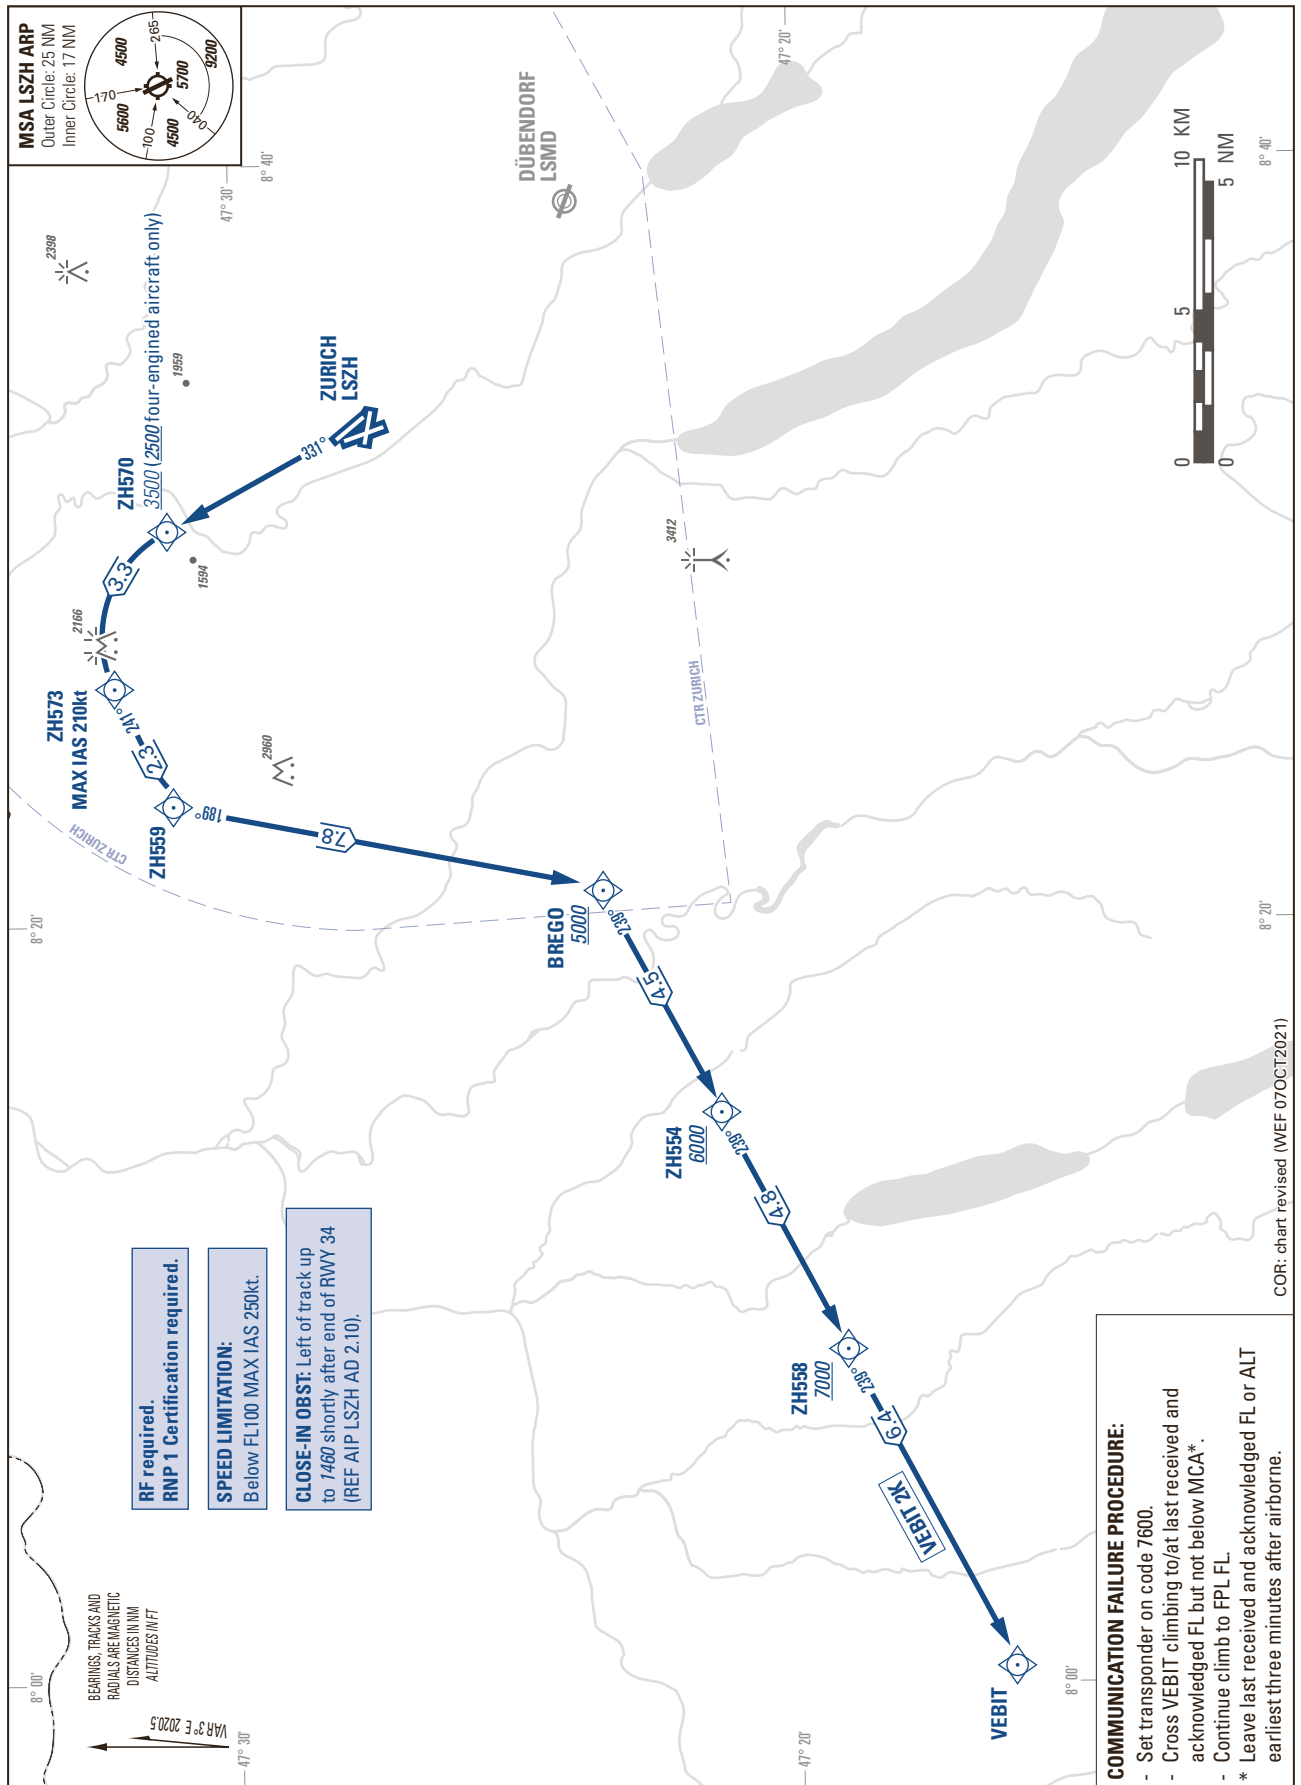

STANDARD INSTRUMENT DEPARTURE CHART (SID) - ICAO

TRANSITION LEVEL by ATC  
TRANSITION ALTITUDE 7000

ZURICH LSZH  
SID RWY 34 - RNP 1

THIS PAGE INTENTIONALLY LEFT BLANK