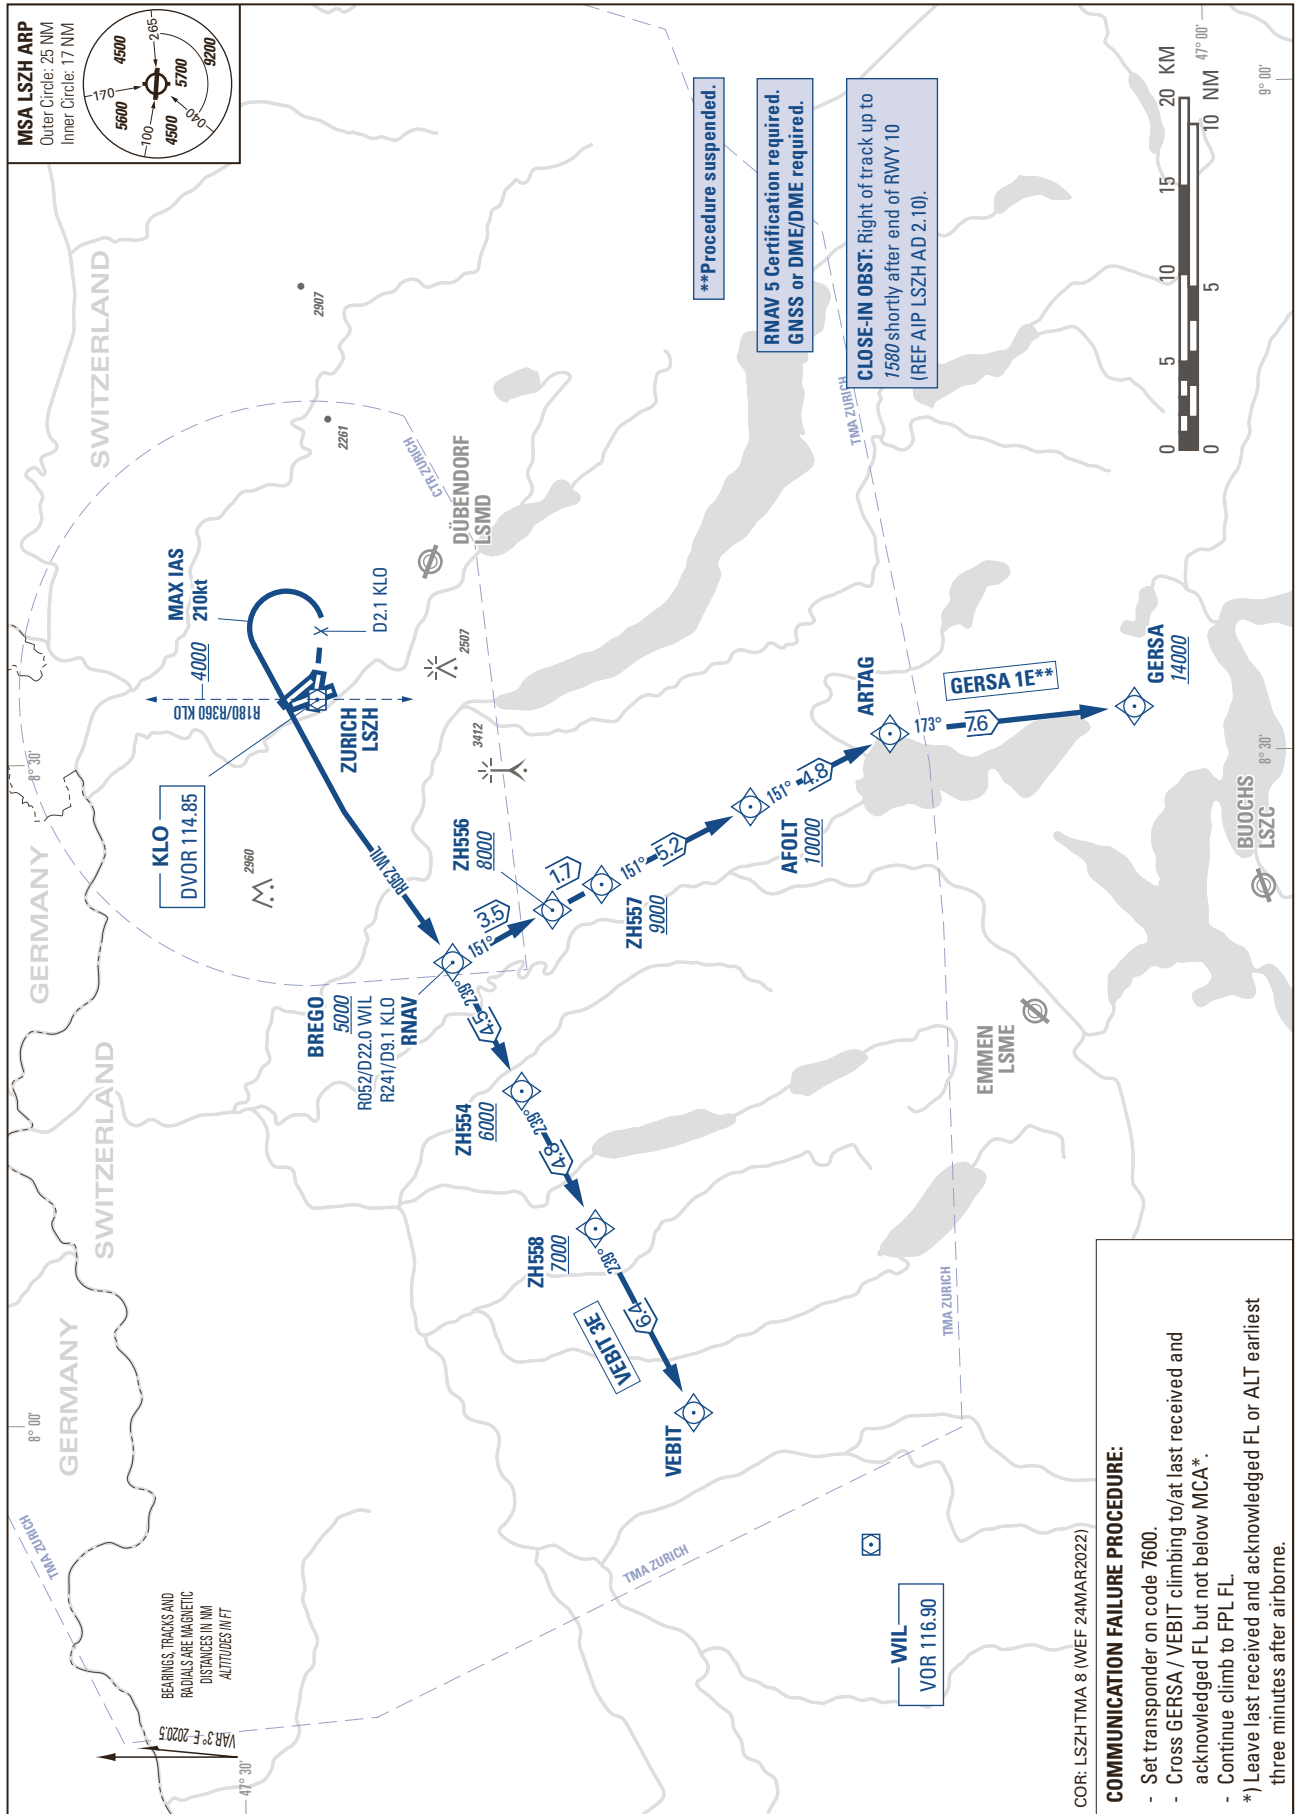

STANDARD INSTRUMENT DEPARTURE CHART (SID) - ICAO

TRANSITION LEVEL by ATC
TRANSITION ALTITUDE 7000

ZURICH LSZH
SID RWY 10 - RNAV 5

THIS PAGE INTENTIONALLY LEFT BLANK