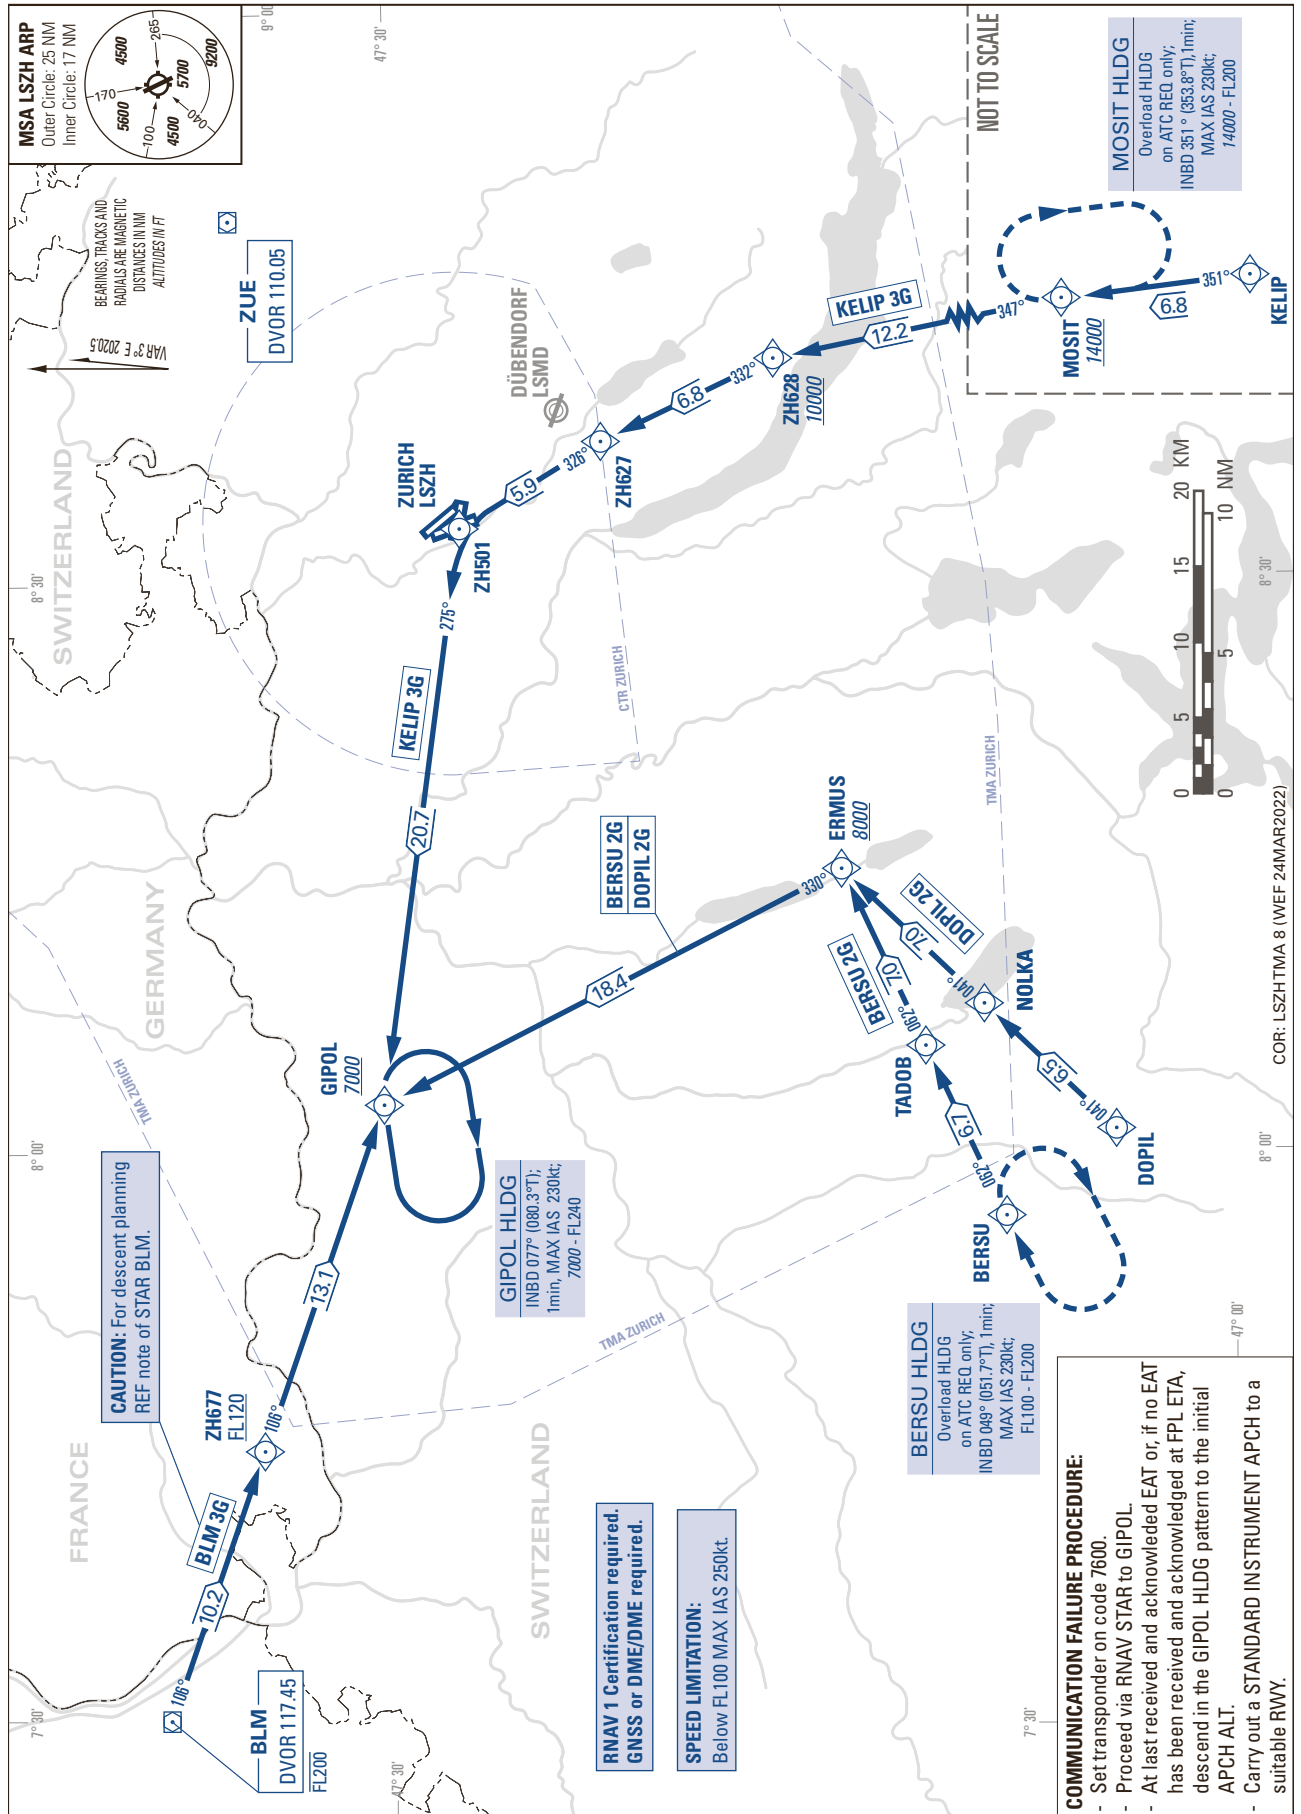

STANDARD INSTRUMENT ARRIVAL CHART
(STAR) - ICAO

TRANSITION LEVEL by ATC
TRANSITION ALTITUDE 7000

ZURICH LSZH
STARTO GIPOL - RNAV 1

THIS PAGE INTENTIONALLY LEFT BLANK