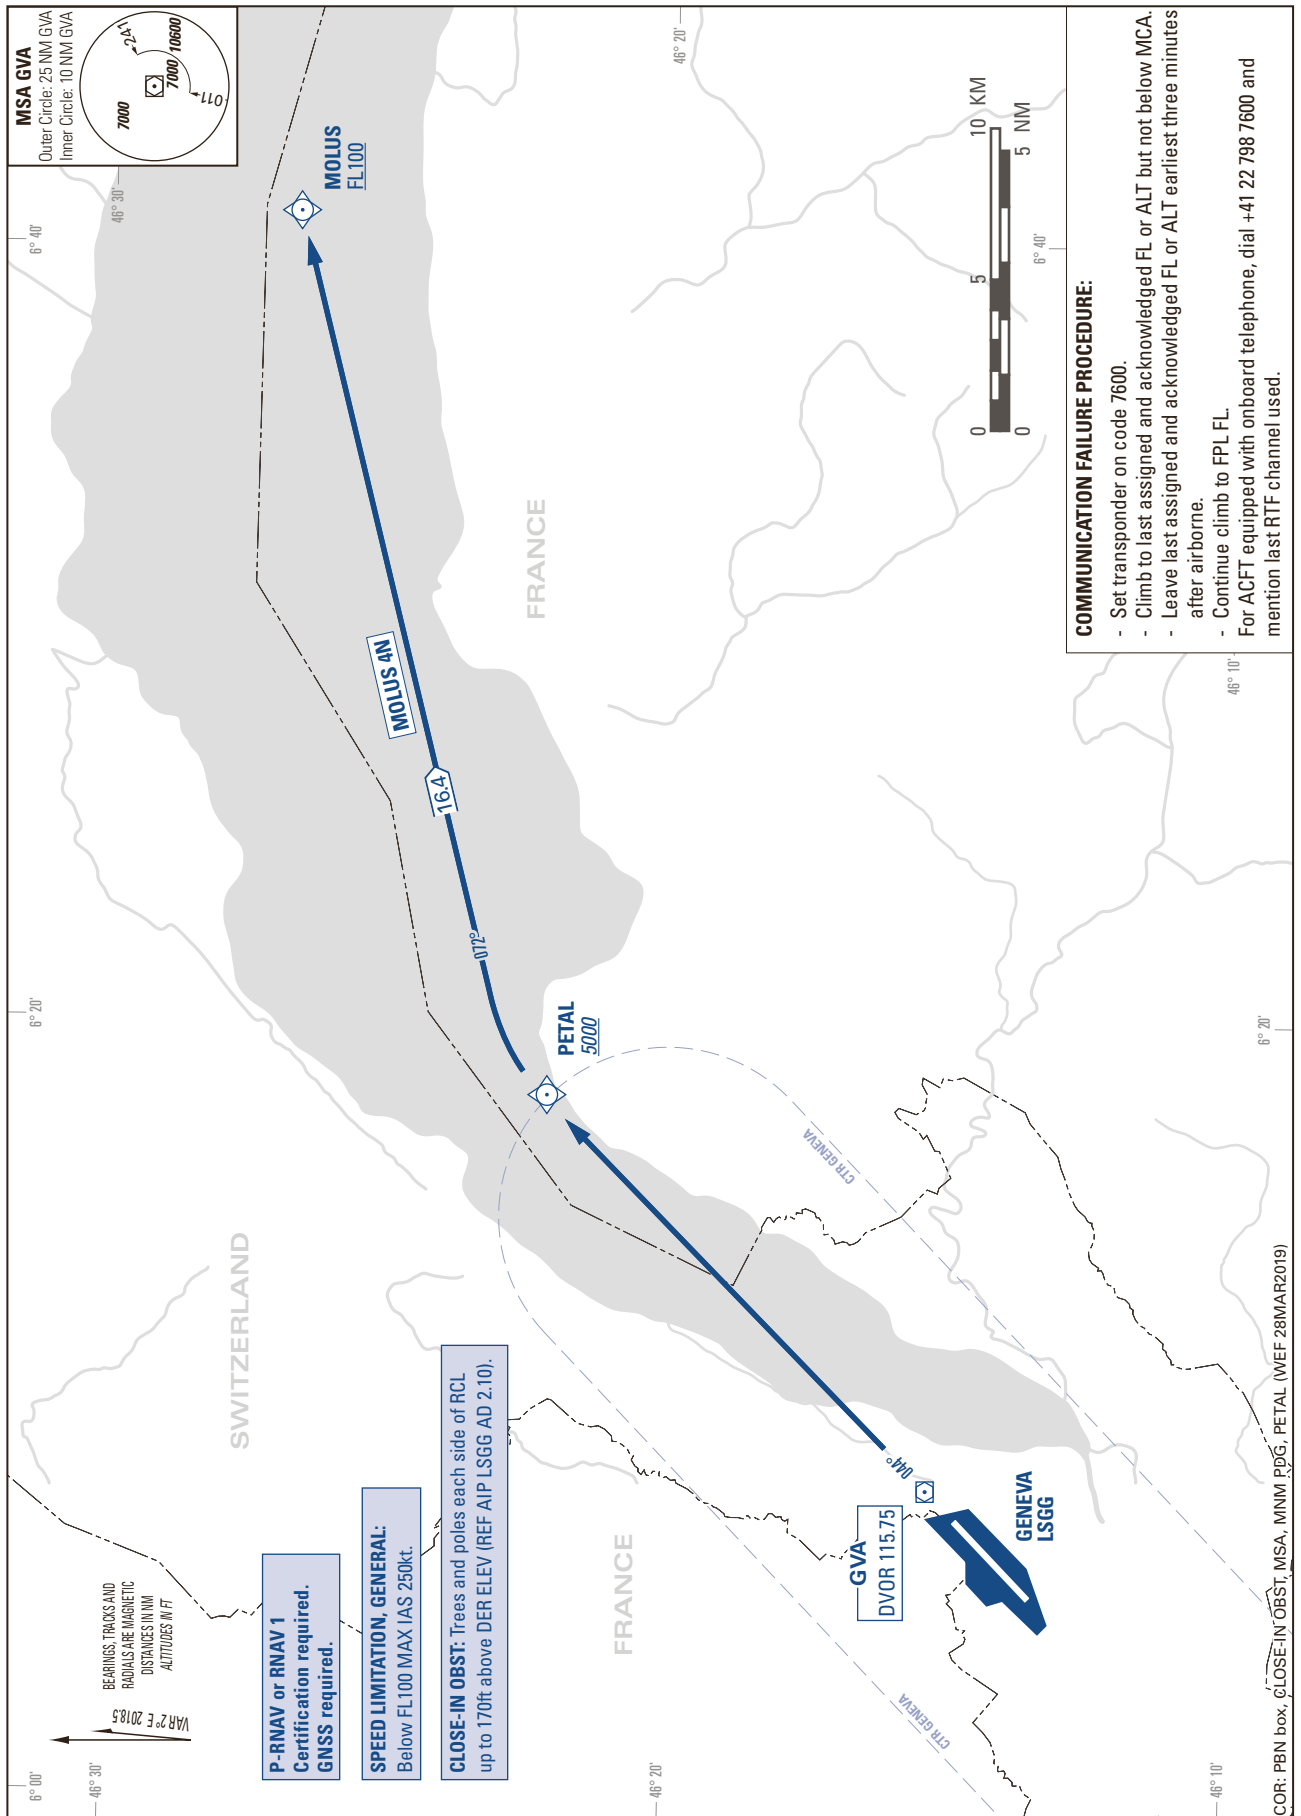

STANDARD INSTRUMENT DEPARTURE CHART
(SID) - ICAO

TRANSITION LEVEL by ATC
TRANSITION ALTITUDE 7000

GENEVA - LSGG
SID RWY 04 - RNAV

THIS PAGE INTENTIONALLY LEFT BLANK