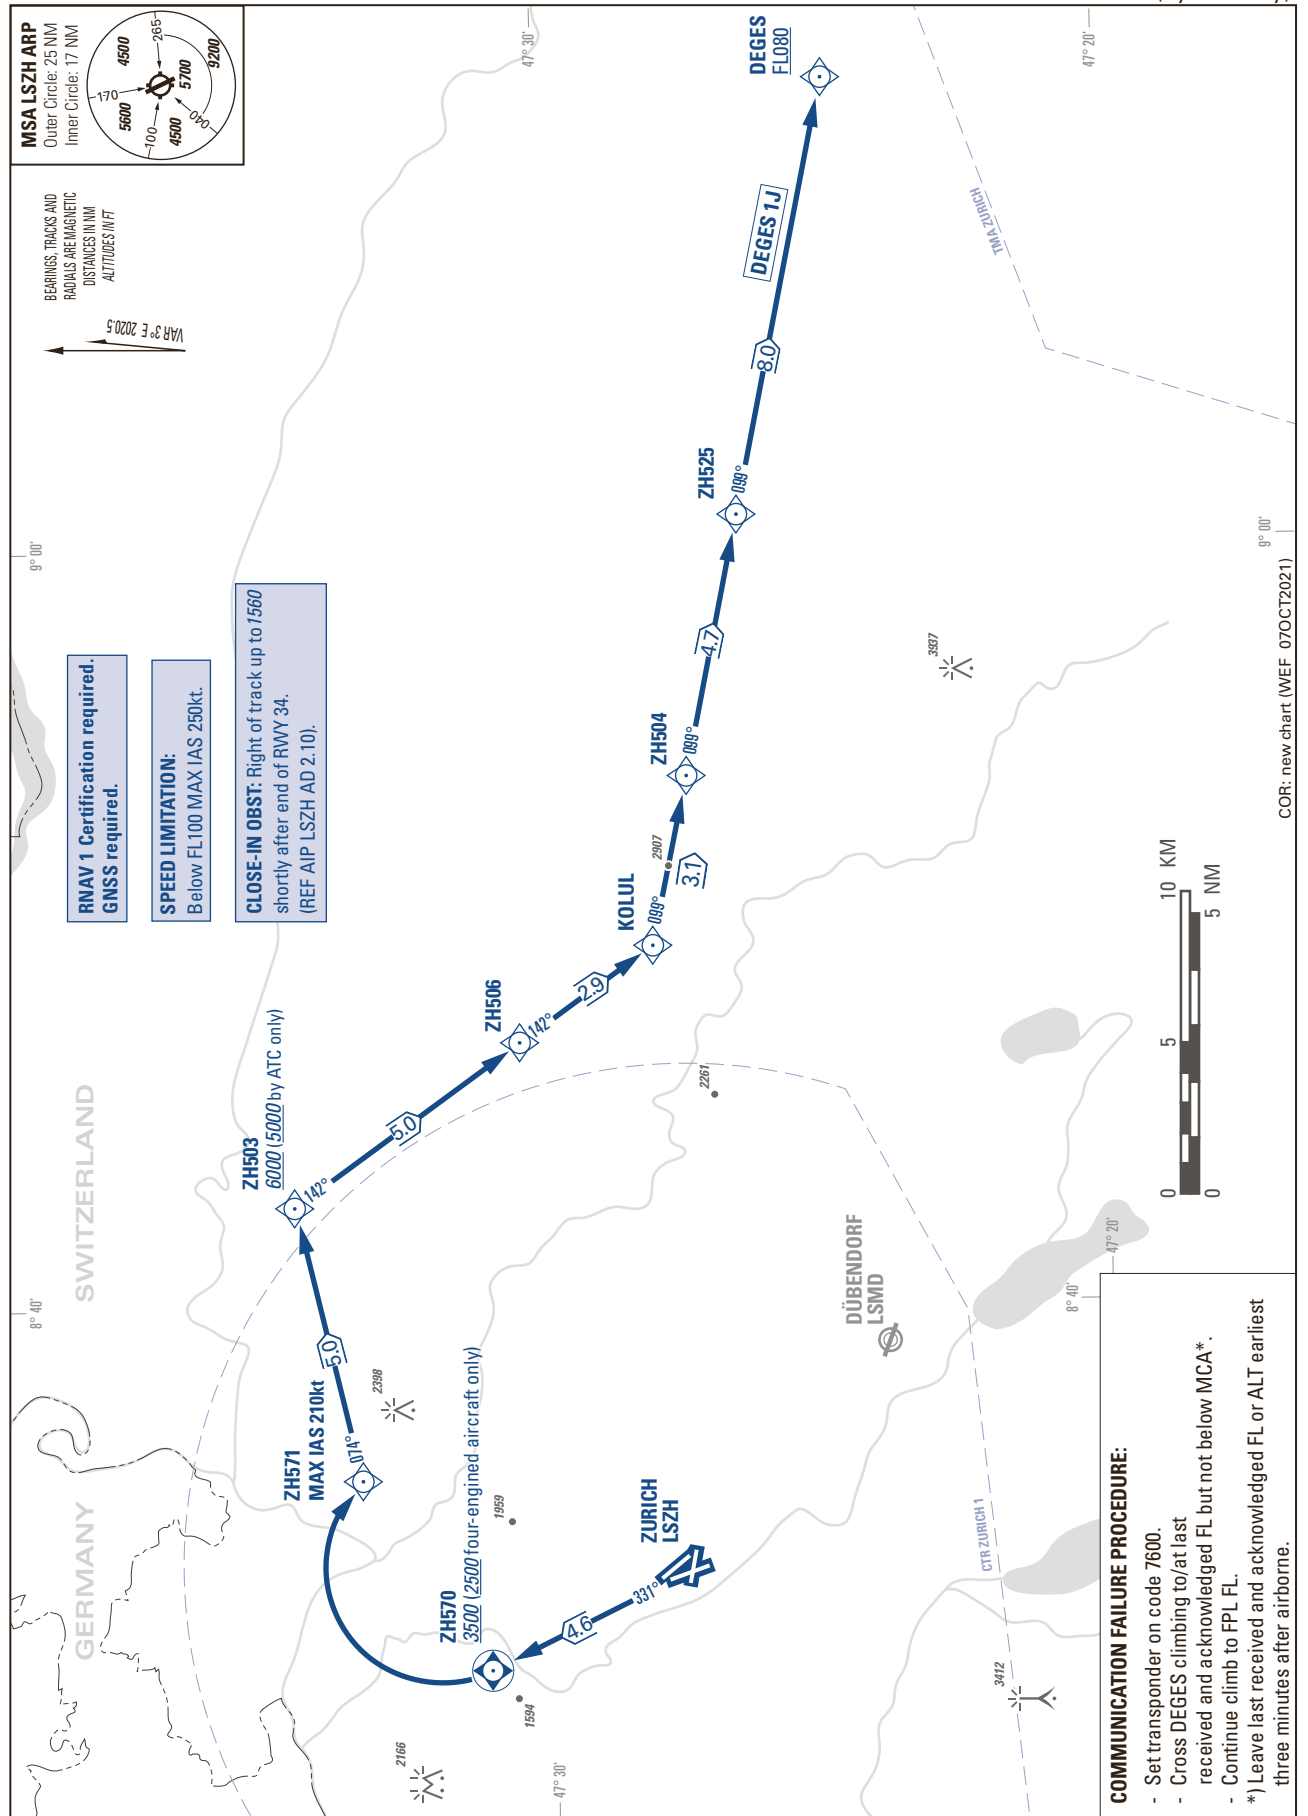

STANDARD INSTRUMENT DEPARTURE CHART (SID) - ICAO

TRANSITION LEVEL by ATC
TRANSITION ALTITUDE 7000

ZURICH LSZH
SID RWY 34 - RNAV 1
(by ATC only)

THIS PAGE INTENTIONALLY LEFT BLANK