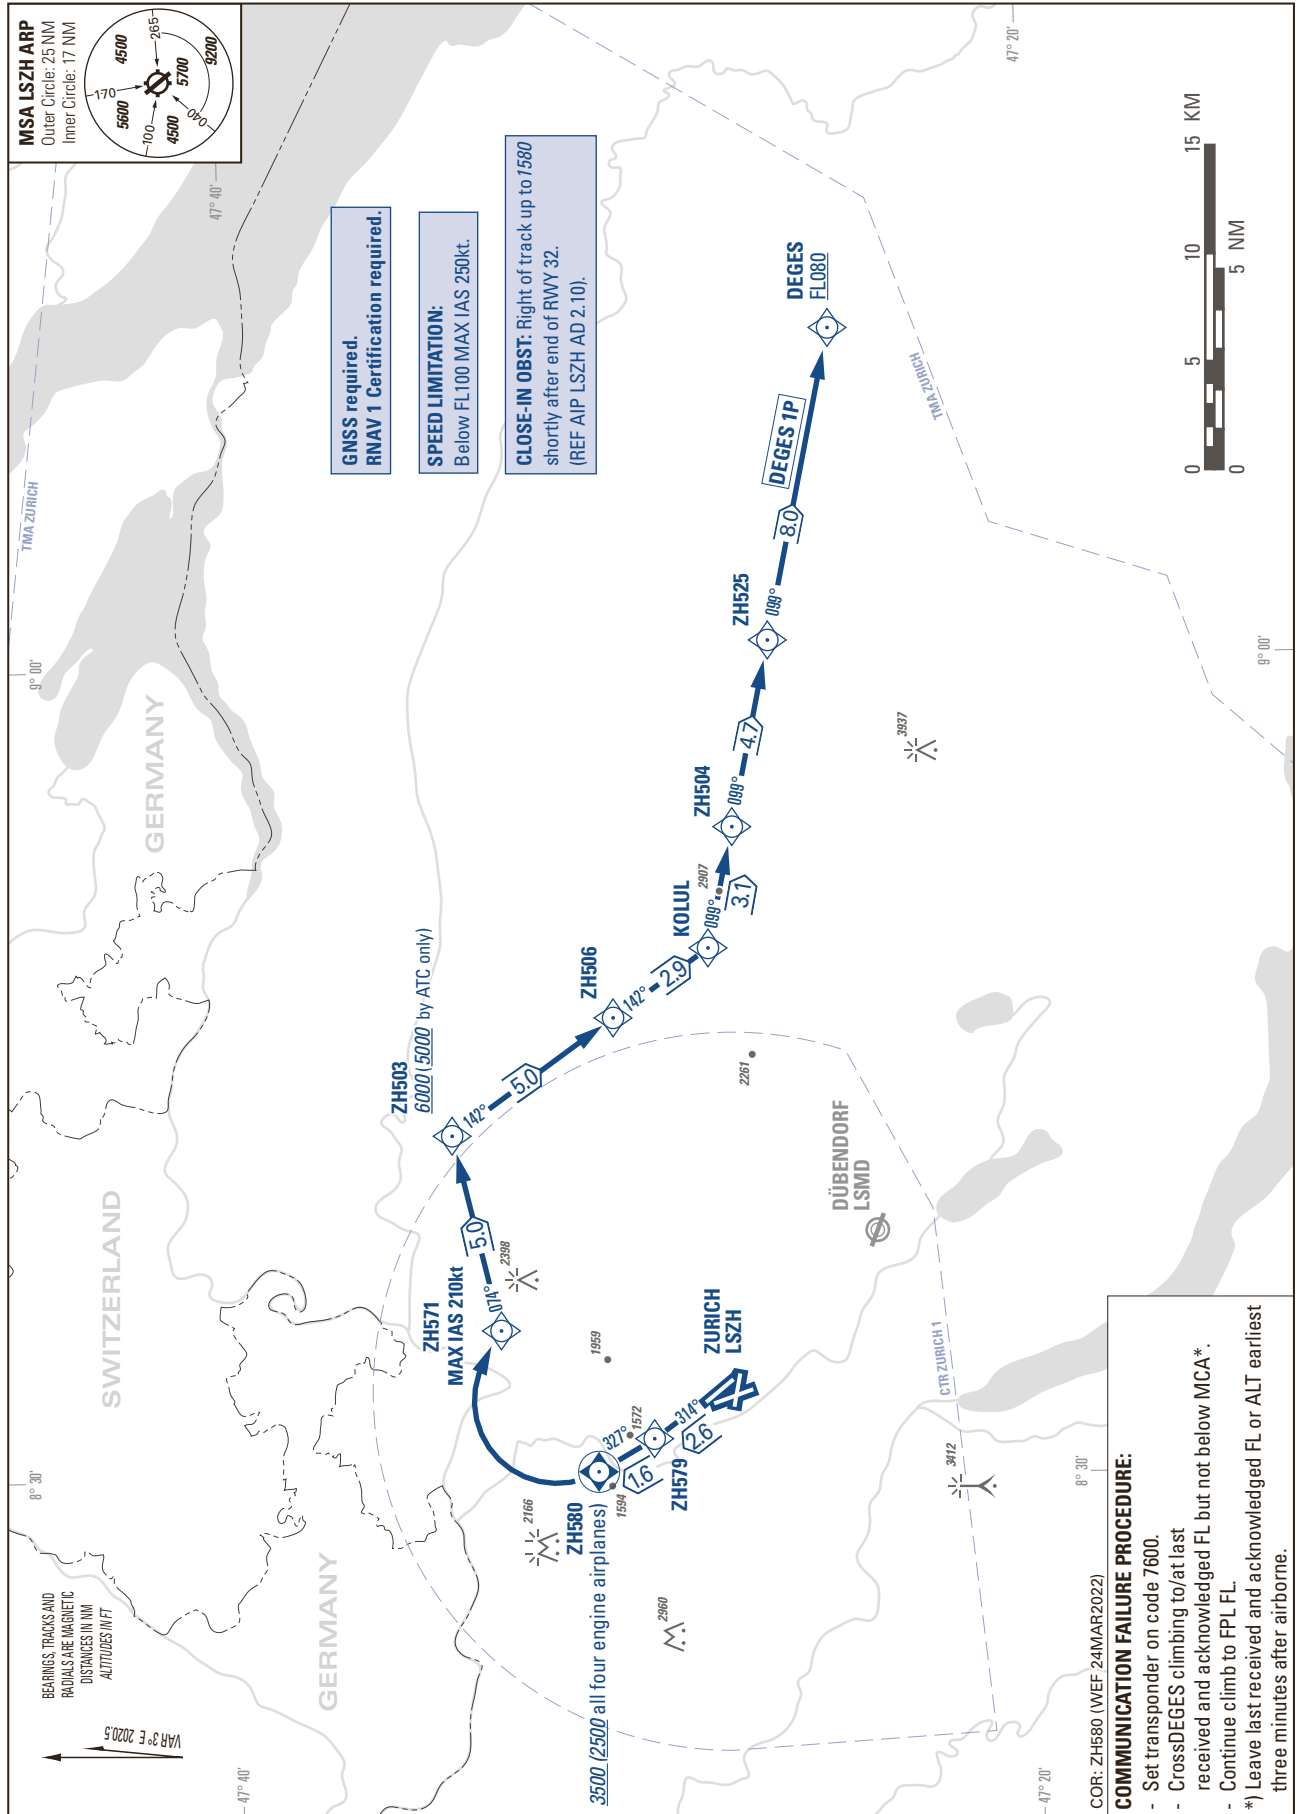

STANDARD INSTRUMENT DEPARTURE CHART (SID) - ICAO

TRANSITION LEVEL by ATC
TRANSITION ALTITUDE 7000

ZURICH LSZH
SID RWY 32 - RNAV 1
(by ATC only)

THIS PAGE INTENTIONALLY LEFT BLANK