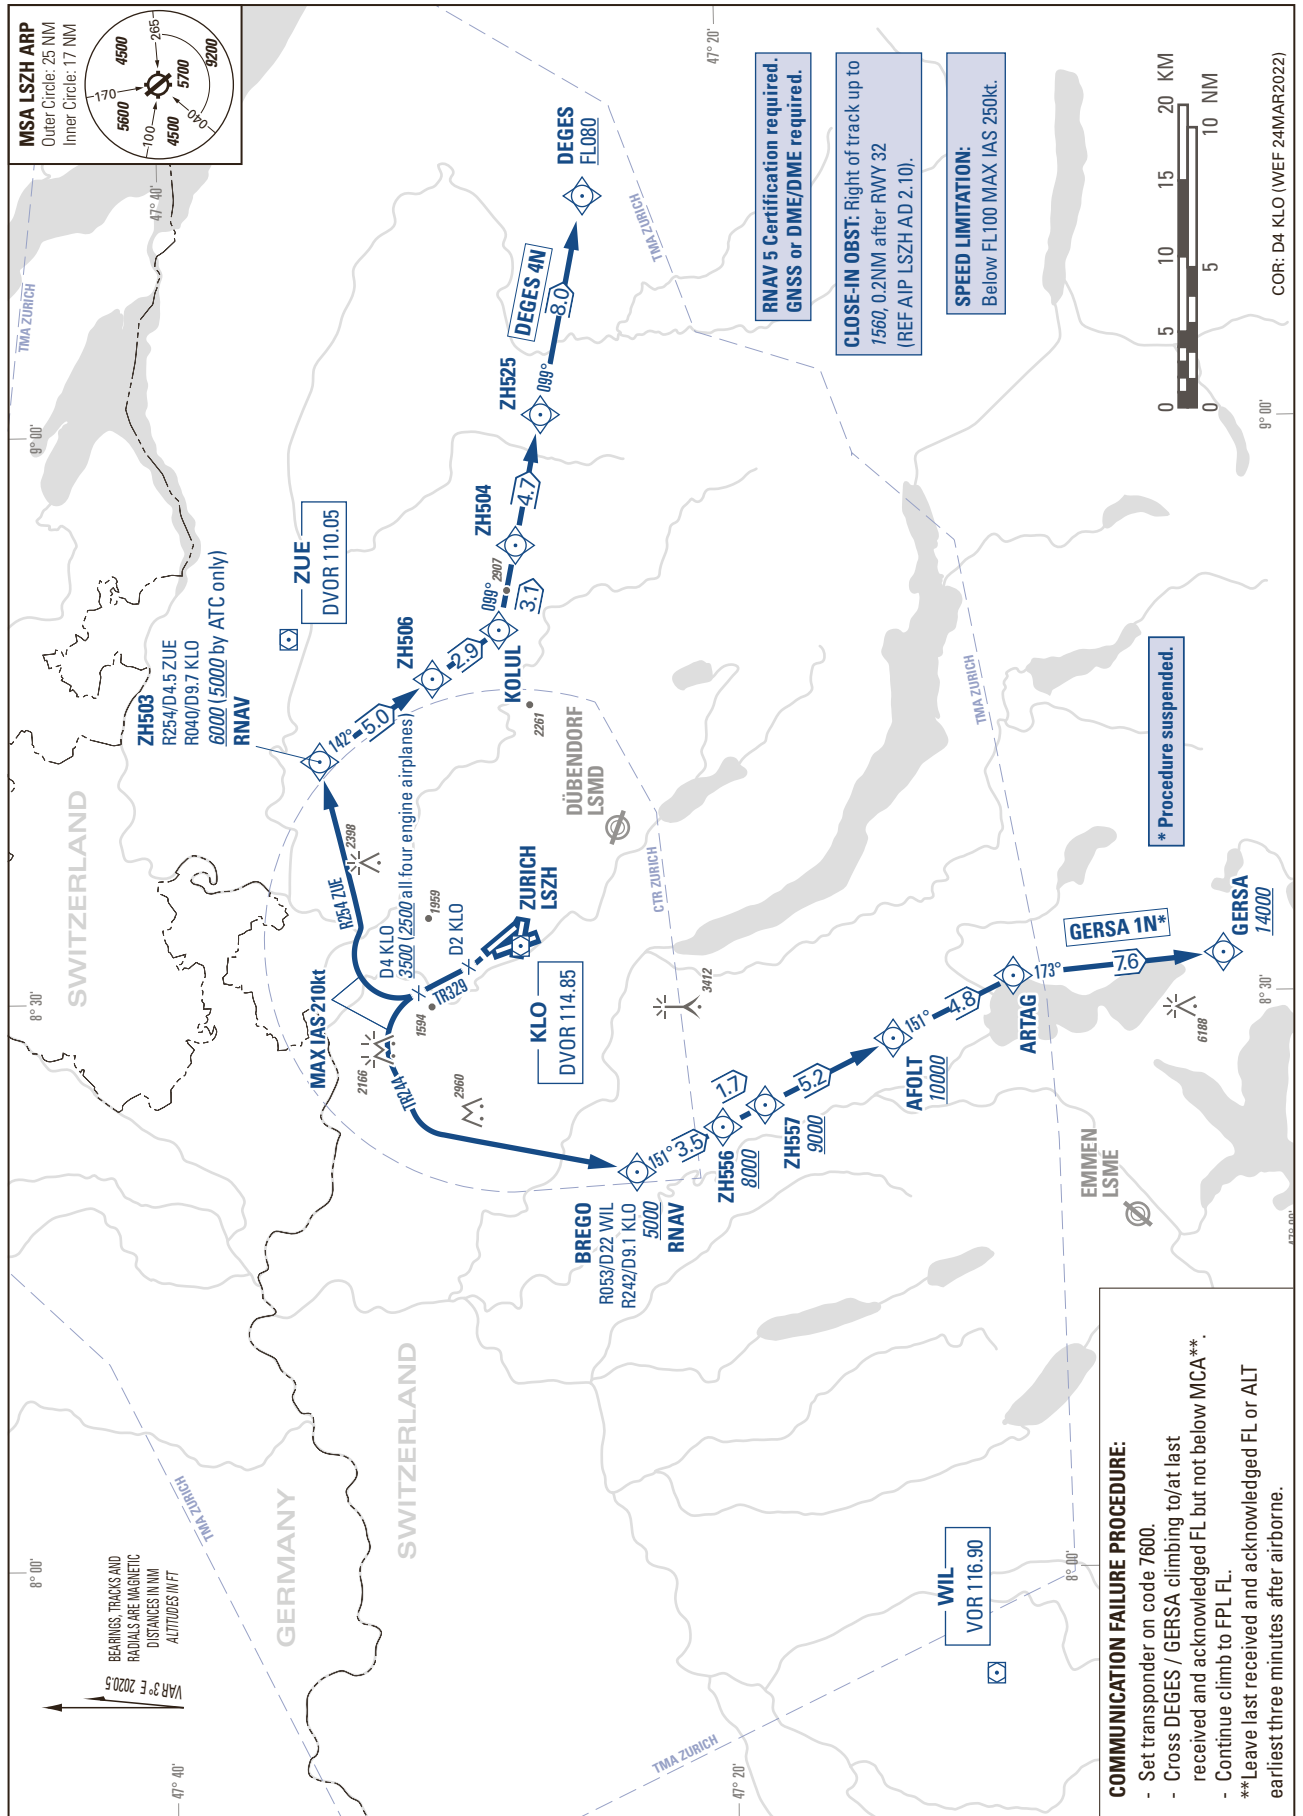

STANDARD INSTRUMENT DEPARTURE CHART
(SID) - ICAO

TRANSITION LEVEL by ATC
TRANSITION ALTITUDE 7000

ZURICH LSZH
SID RWY 32 - RNAV 5

THIS PAGE INTENTIONALLY LEFT BLANK