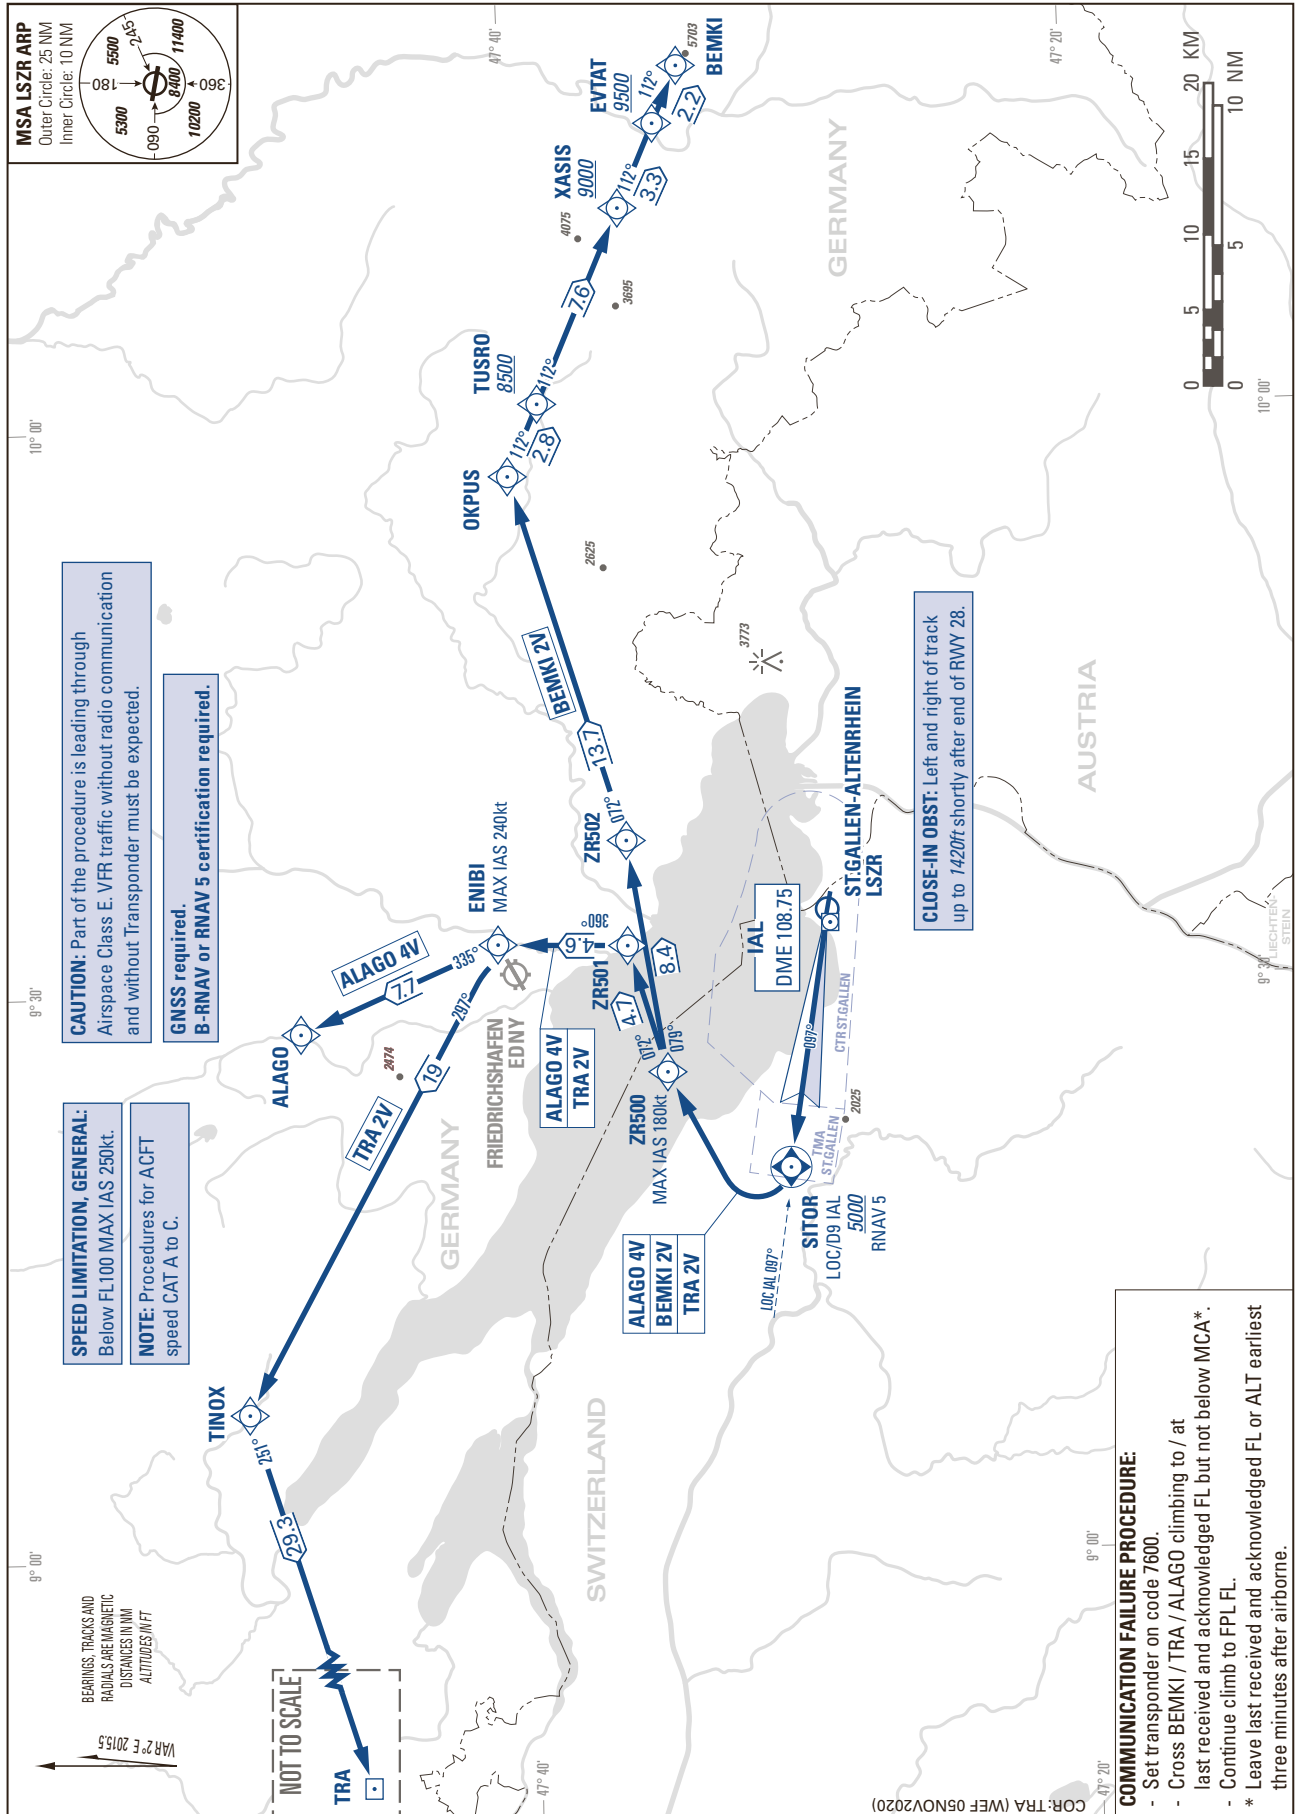

STANDARD INSTRUMENT DEPARTURE CHART  
(SID) - ICAO

TRANSITION LEVEL by ATC  
TRANSITION ALTITUDE 5000

ST. GALLEN-ALTENRHEIN LSZR  
SID RWY 28 - RNAV 5

THIS PAGE INTENTIONALLY LEFT BLANK