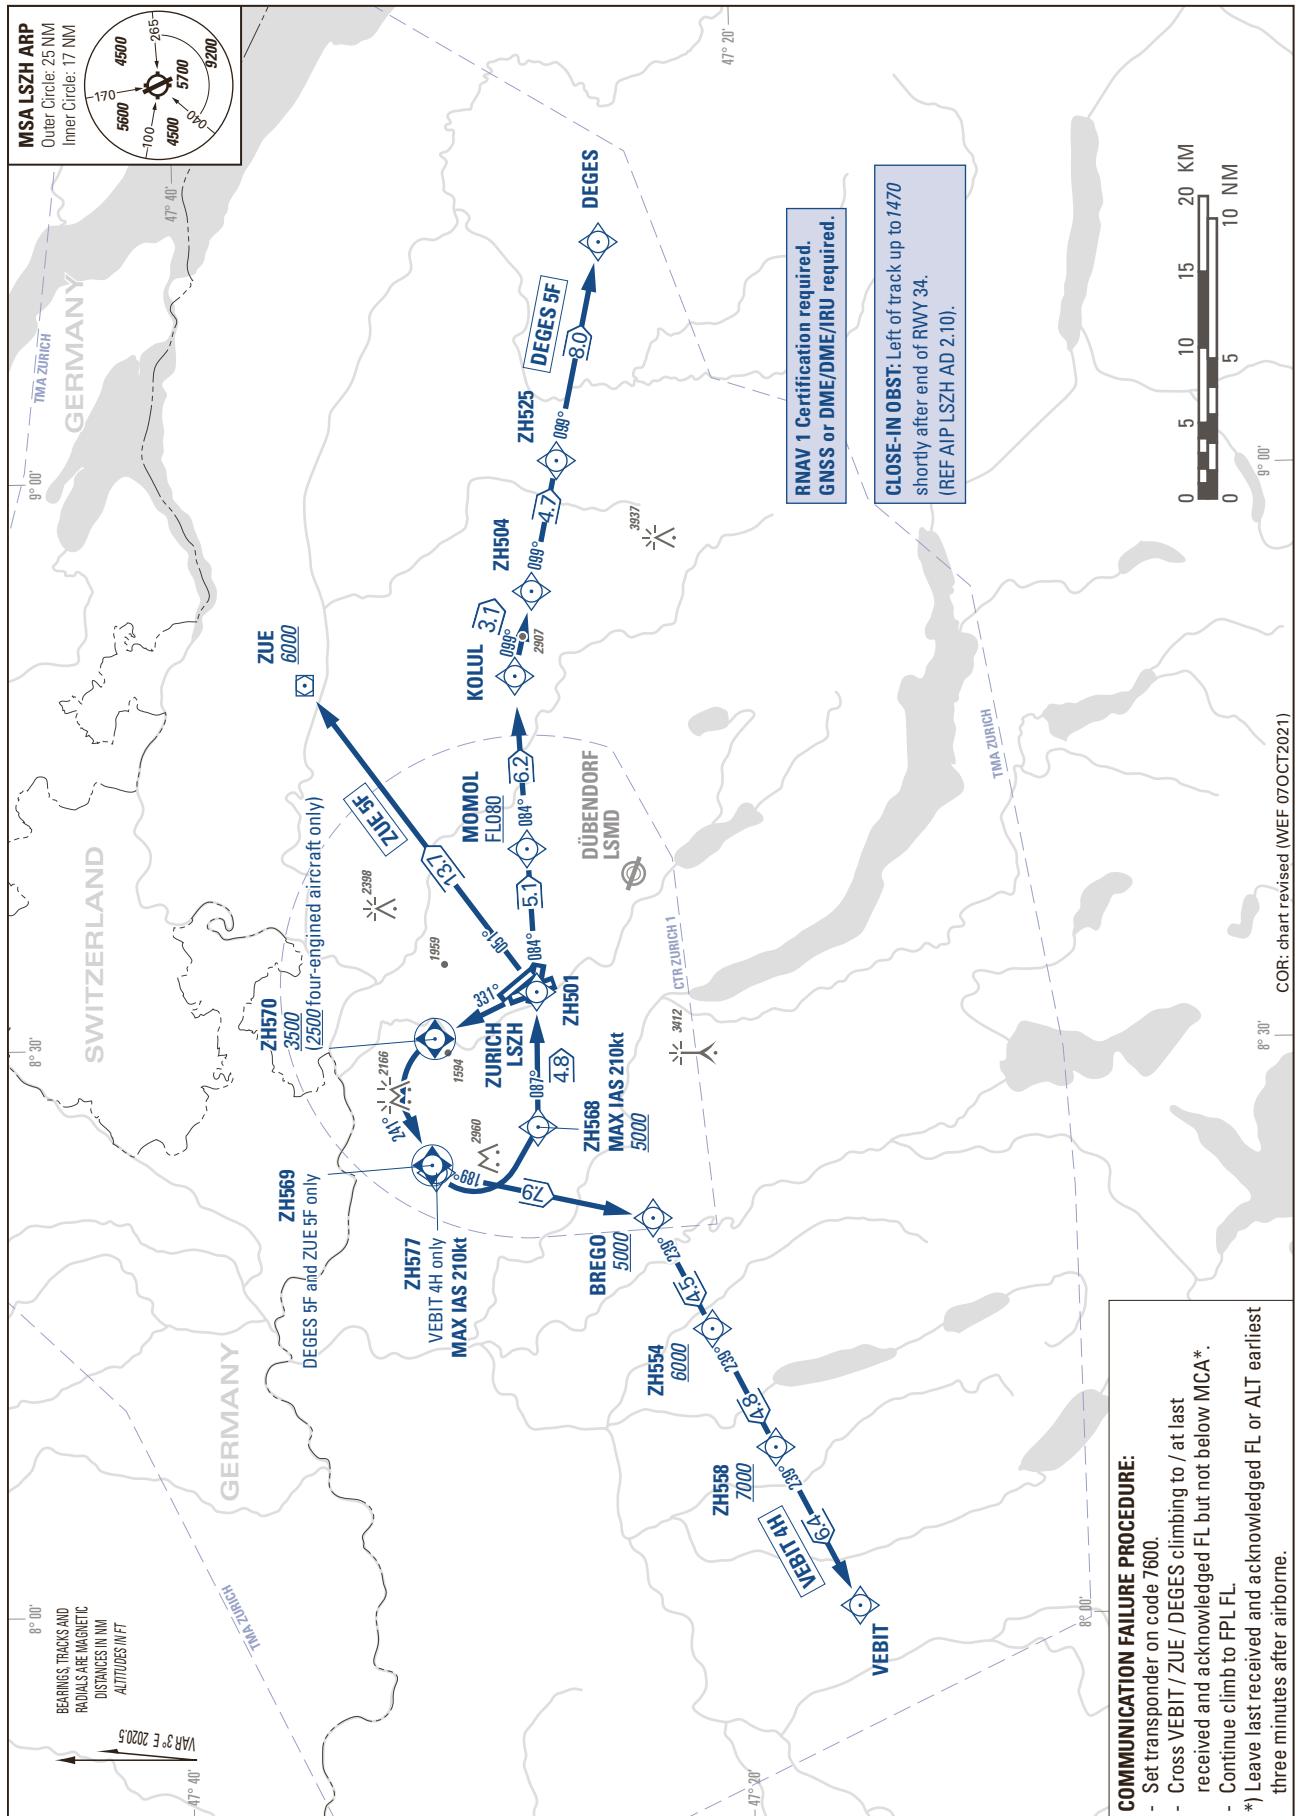

STANDARD INSTRUMENT DEPARTURE CHART (SID) - ICAO

TRANSITION LEVEL by ATC
TRANSITION ALTITUDE 7000

ZURICH LSZH
SID RWY 34 - RNAV 1

THIS PAGE INTENTIONALLY LEFT BLANK