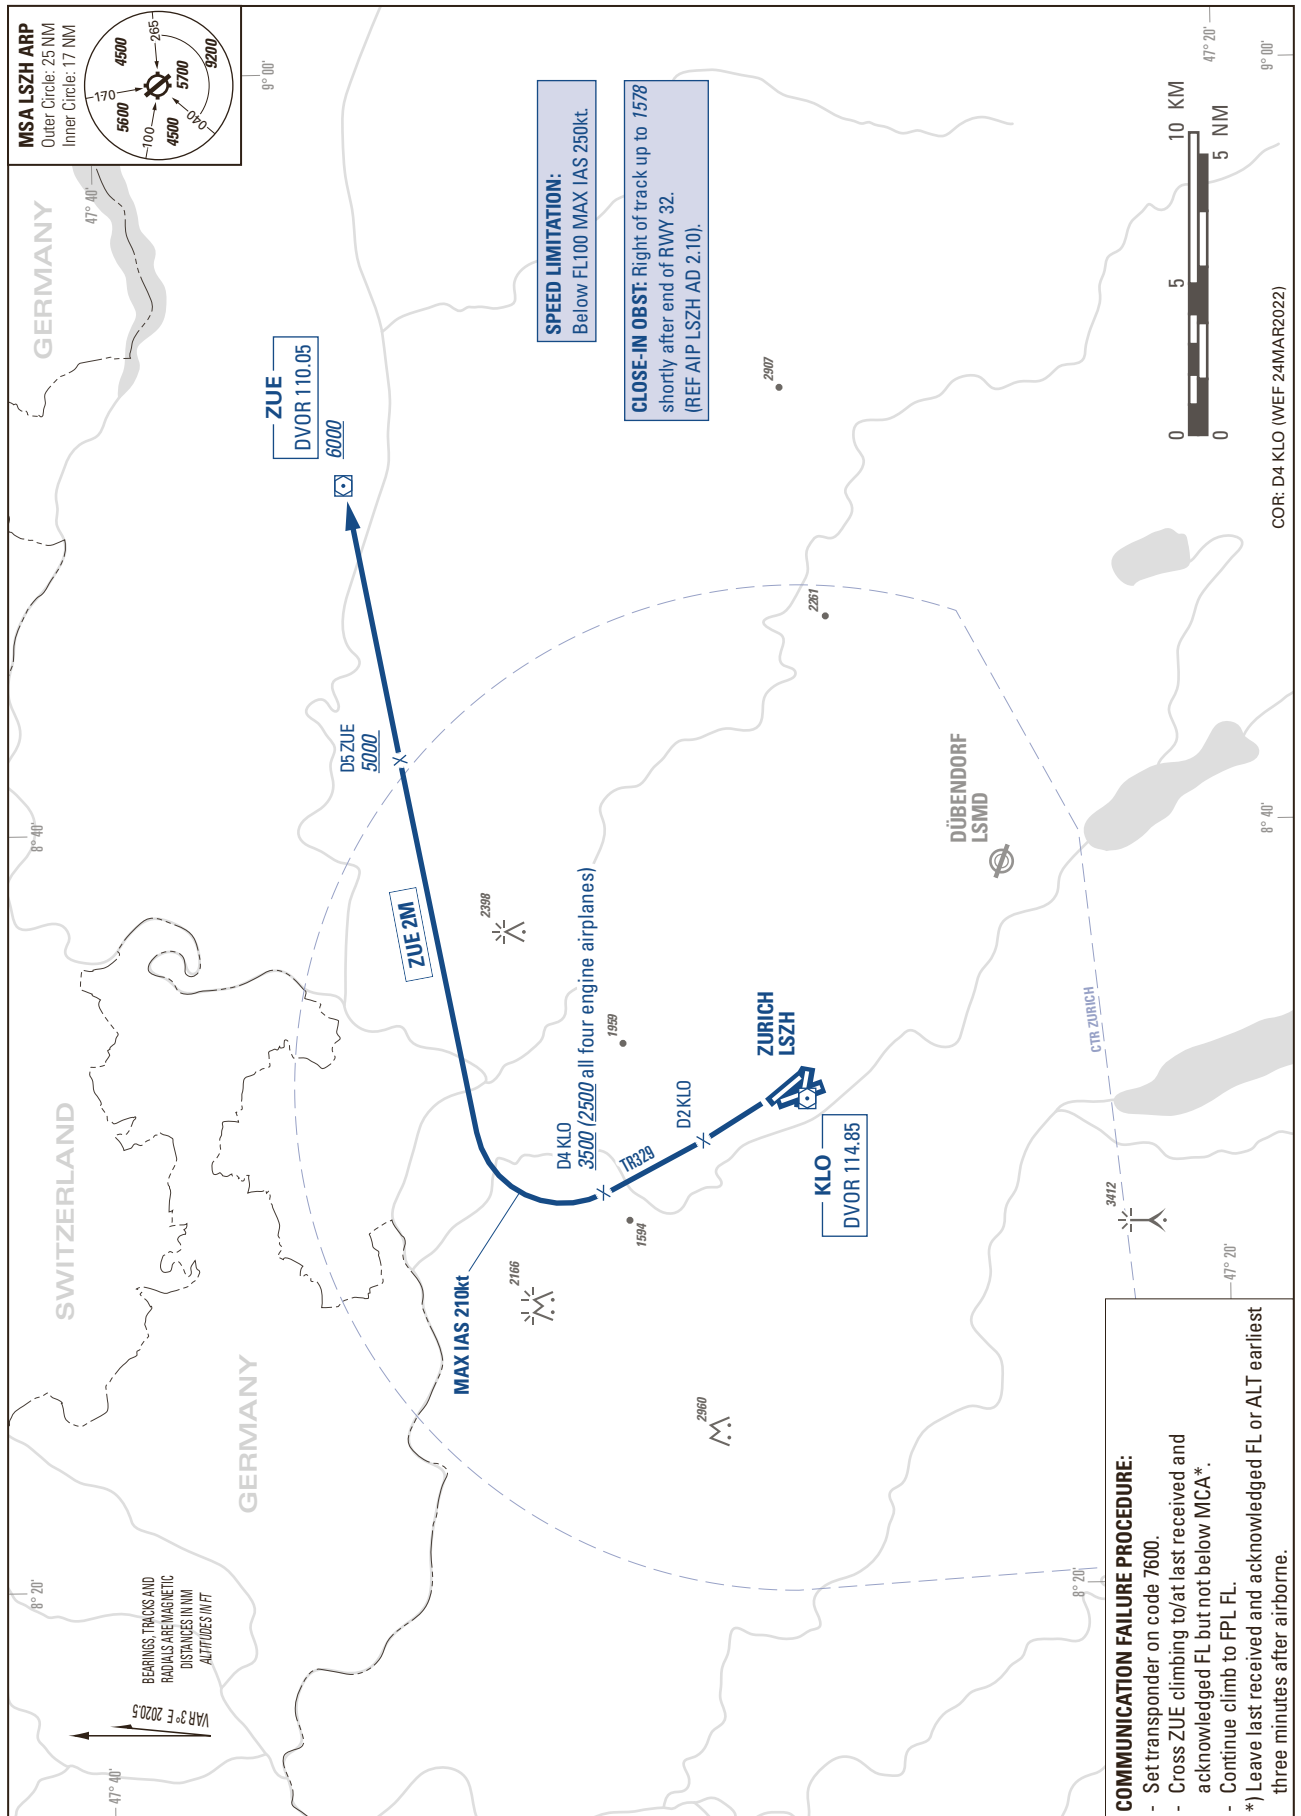

STANDARD INSTRUMENT DEPARTURE CHART
(SID) - ICAO

TRANSITION LEVEL by ATC
TRANSITION ALTITUDE 7000

ZURICH LSZH
SID RWY 32 - NON RNAV

THIS PAGE INTENTIONALLY LEFT BLANK