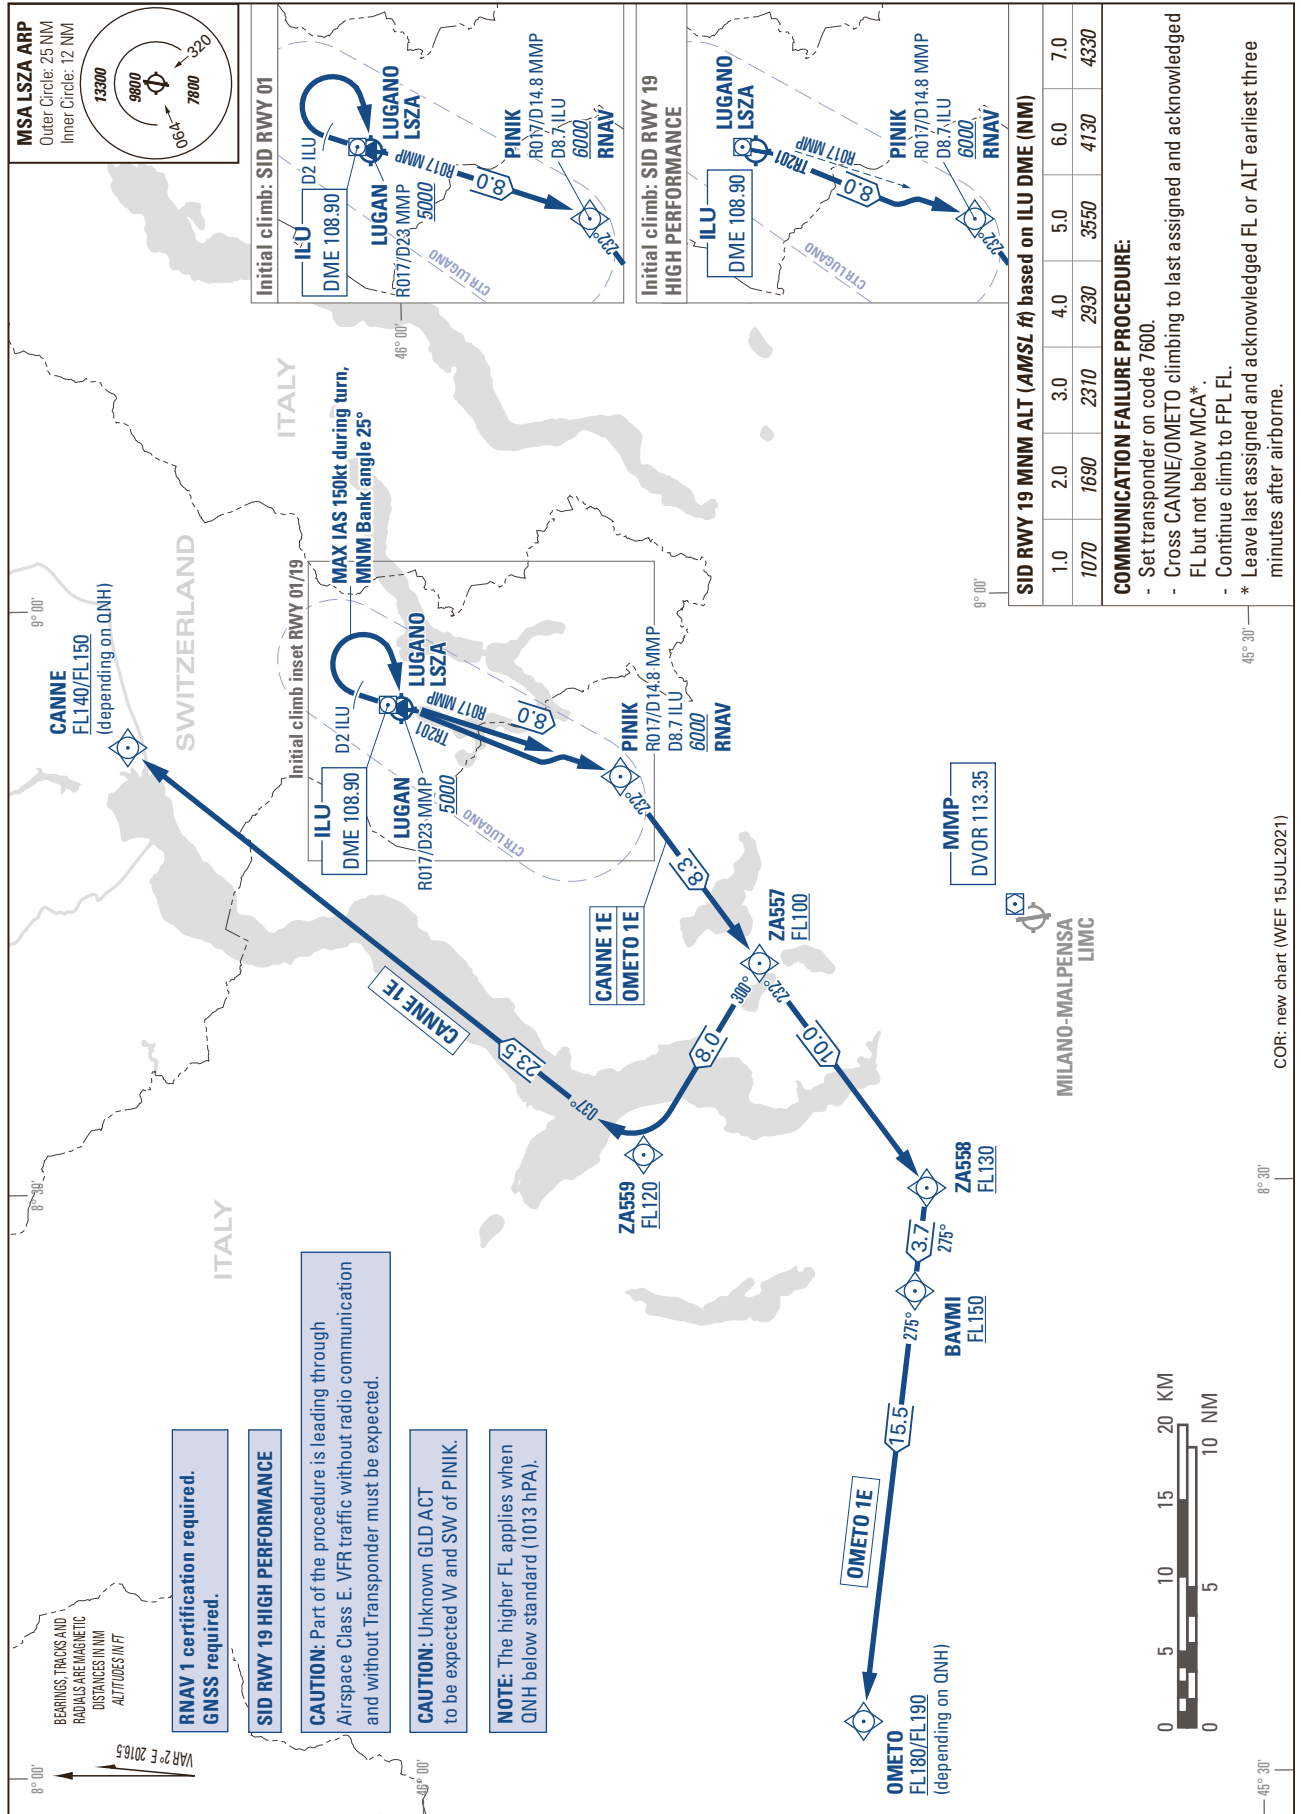

STANDARD INSTRUMENT DEPARTURE CHART (SID) - ICAO

TRANSITION LEVEL by ATC
TRANSITION ALTITUDE 6000

LUGANO LSZA
SID RWY 01/19 - RNAV 1

THIS PAGE INTENTIONALLY LEFT BLANK