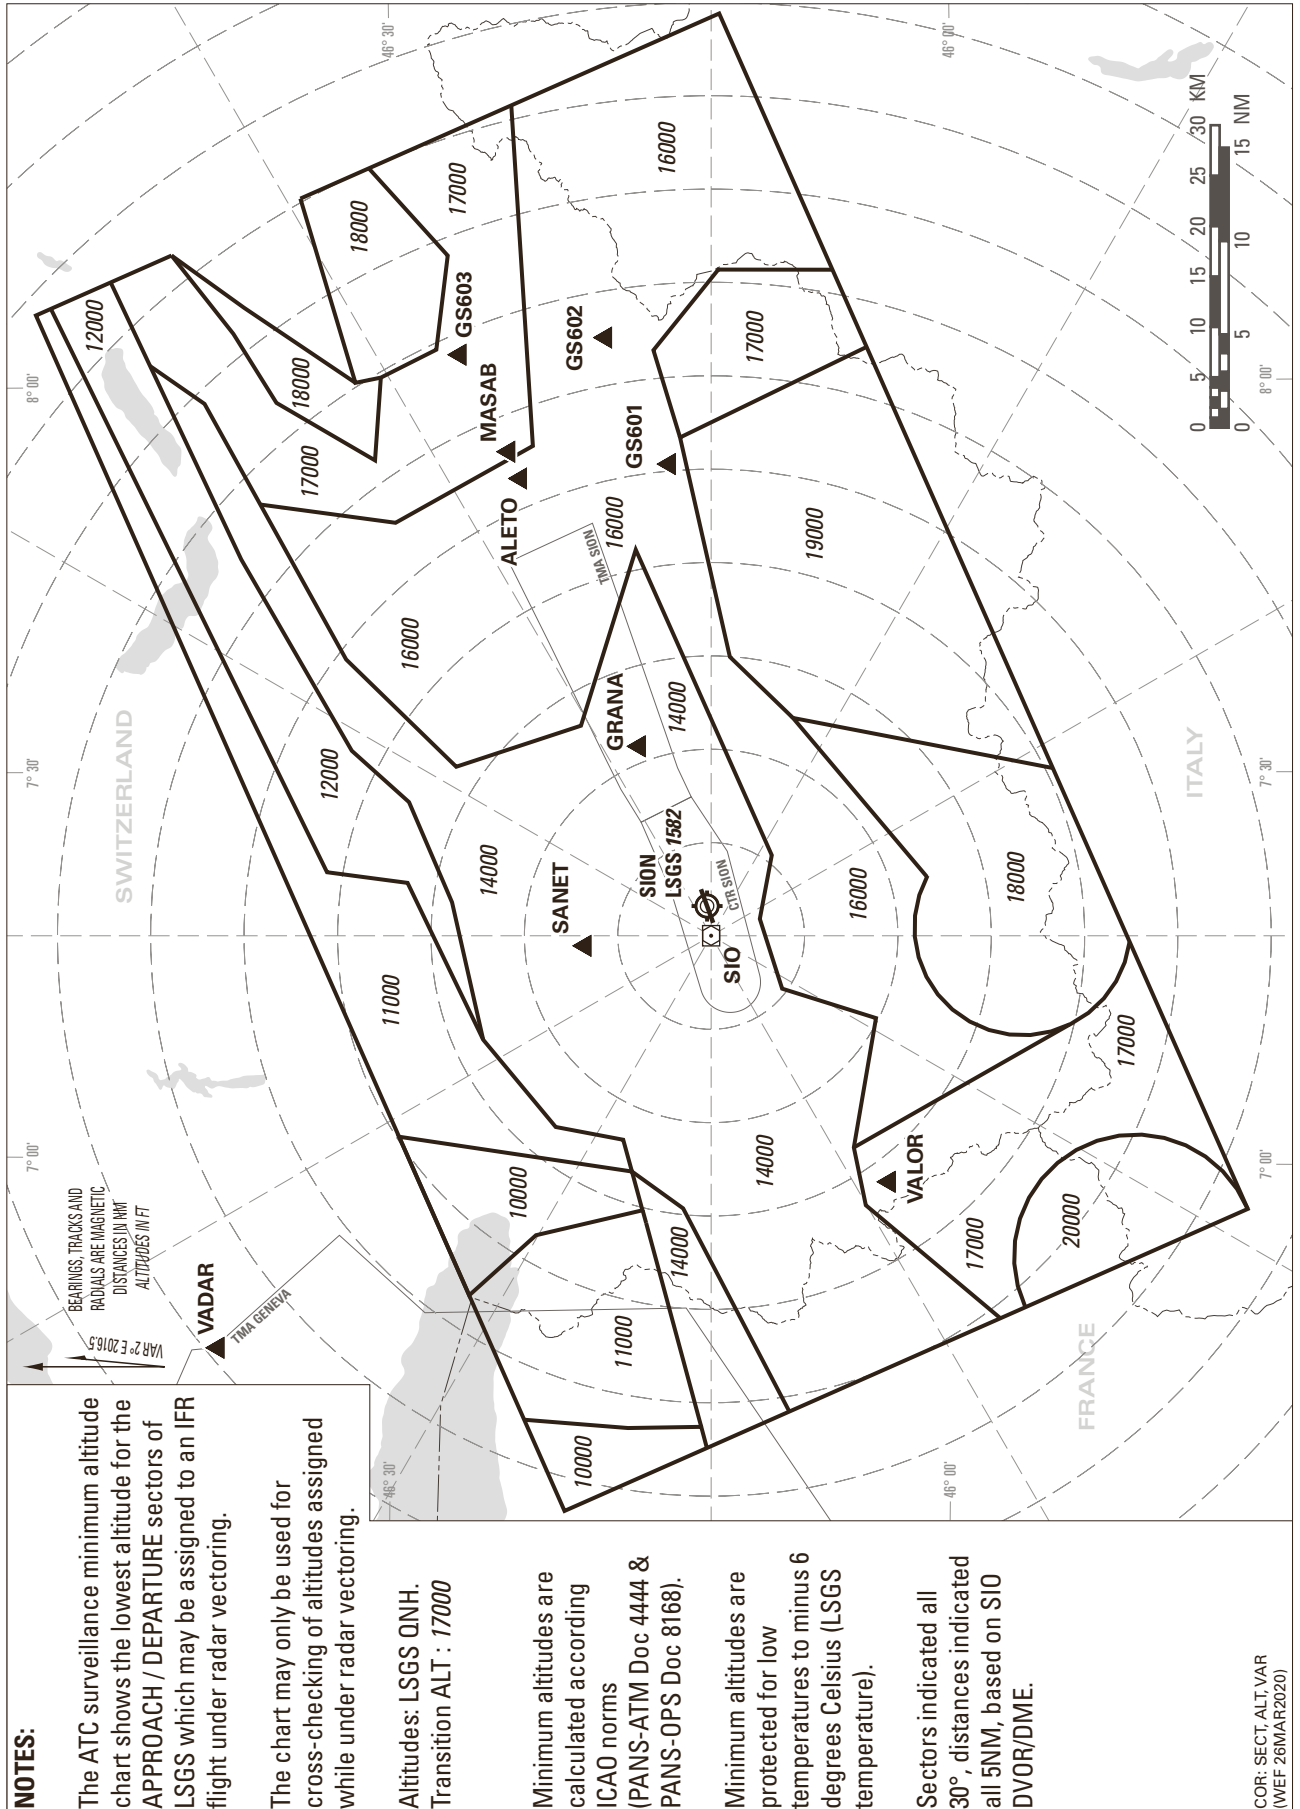

ATC SURVEILLANCE MINIMUM ALTITUDE CHART (ADTEMPERATURES -6°C AND ABOVE)

THIS PAGE INTENTIONALLY LEFT BLANK