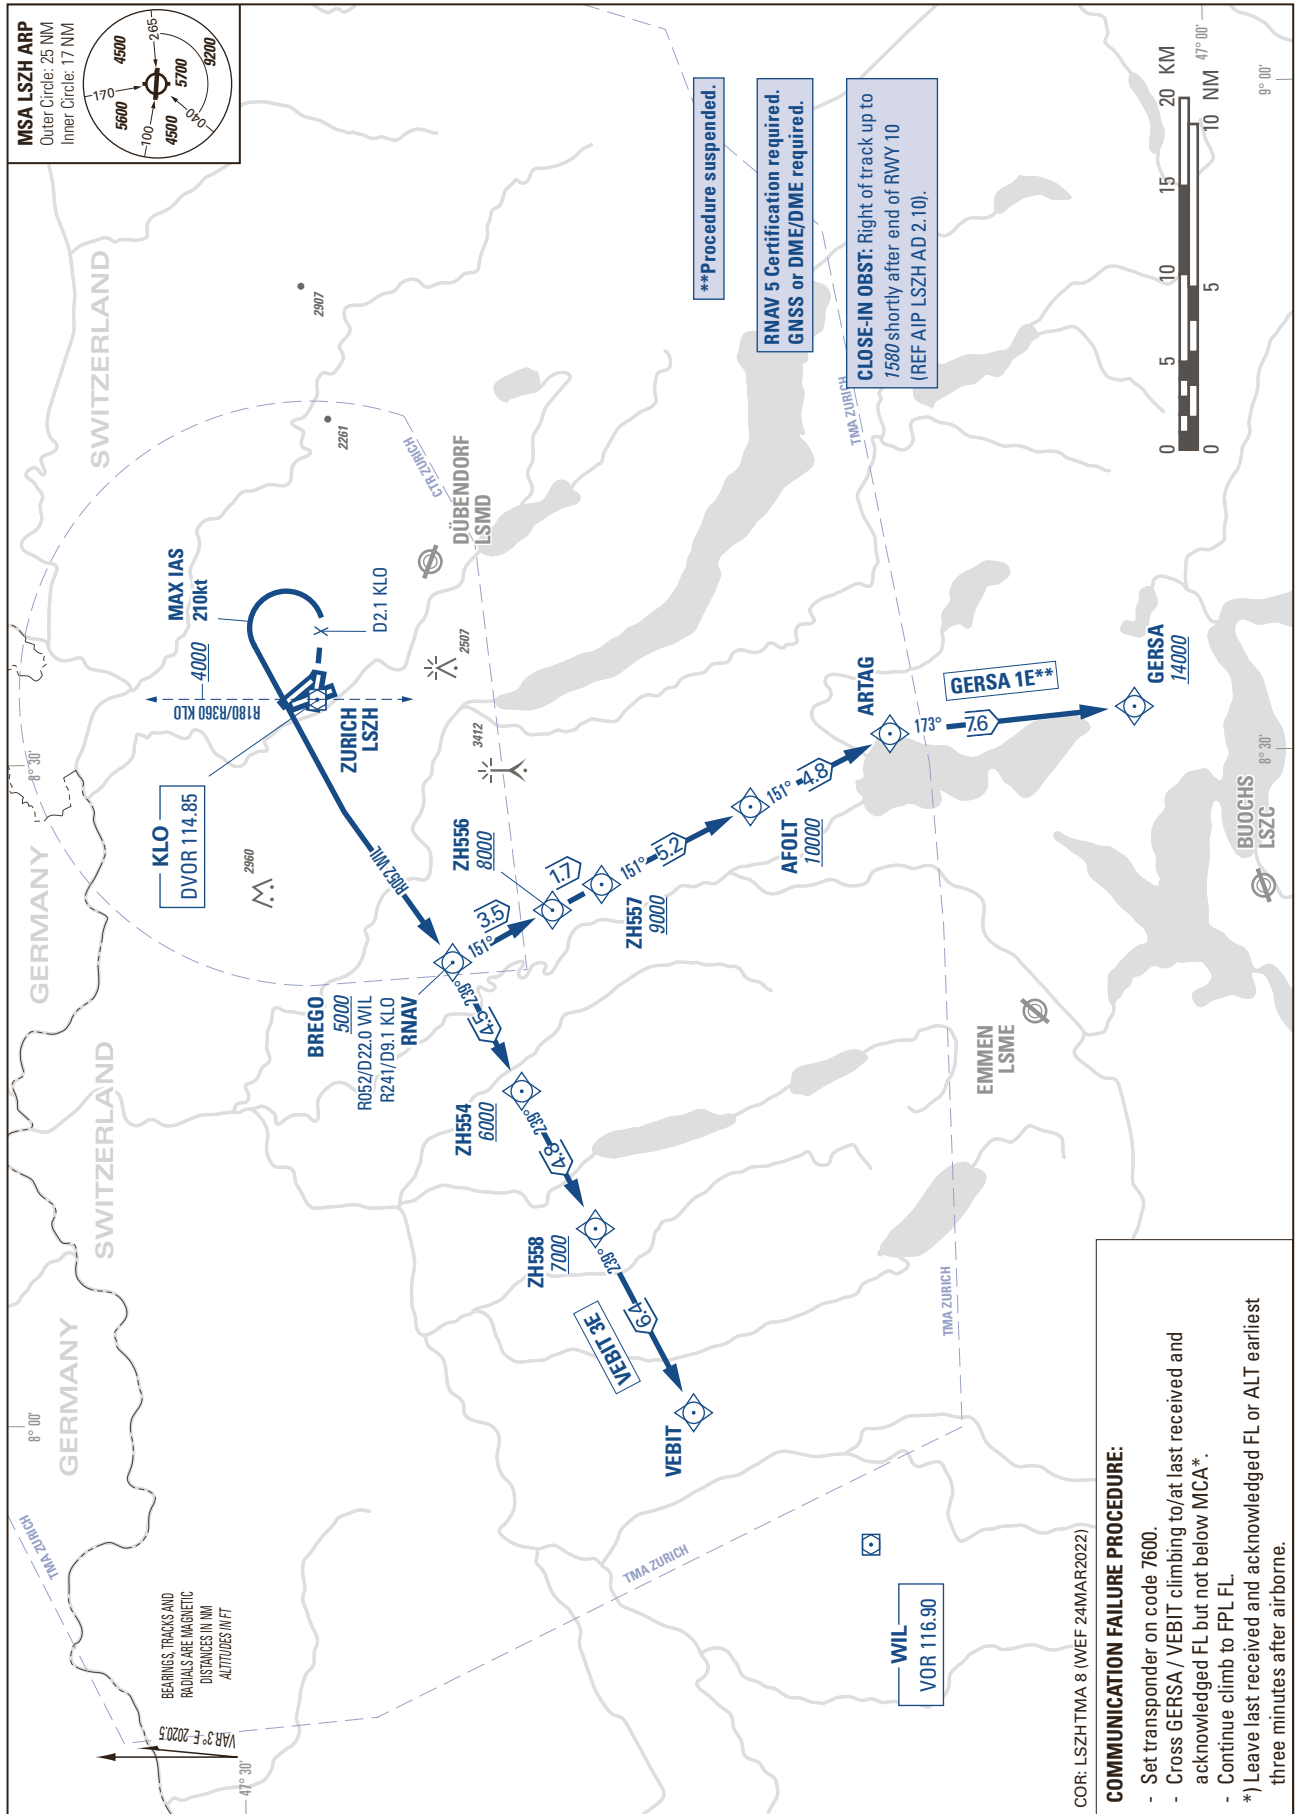

STANDARD INSTRUMENT DEPARTURE CHART (SID) - ICAO

TRANSITION LEVEL by ATC  
TRANSITION ALTITUDE 7000

ZURICH LSZH  
SID RWY 10 - RNAV 5

THIS PAGE INTENTIONALLY LEFT BLANK