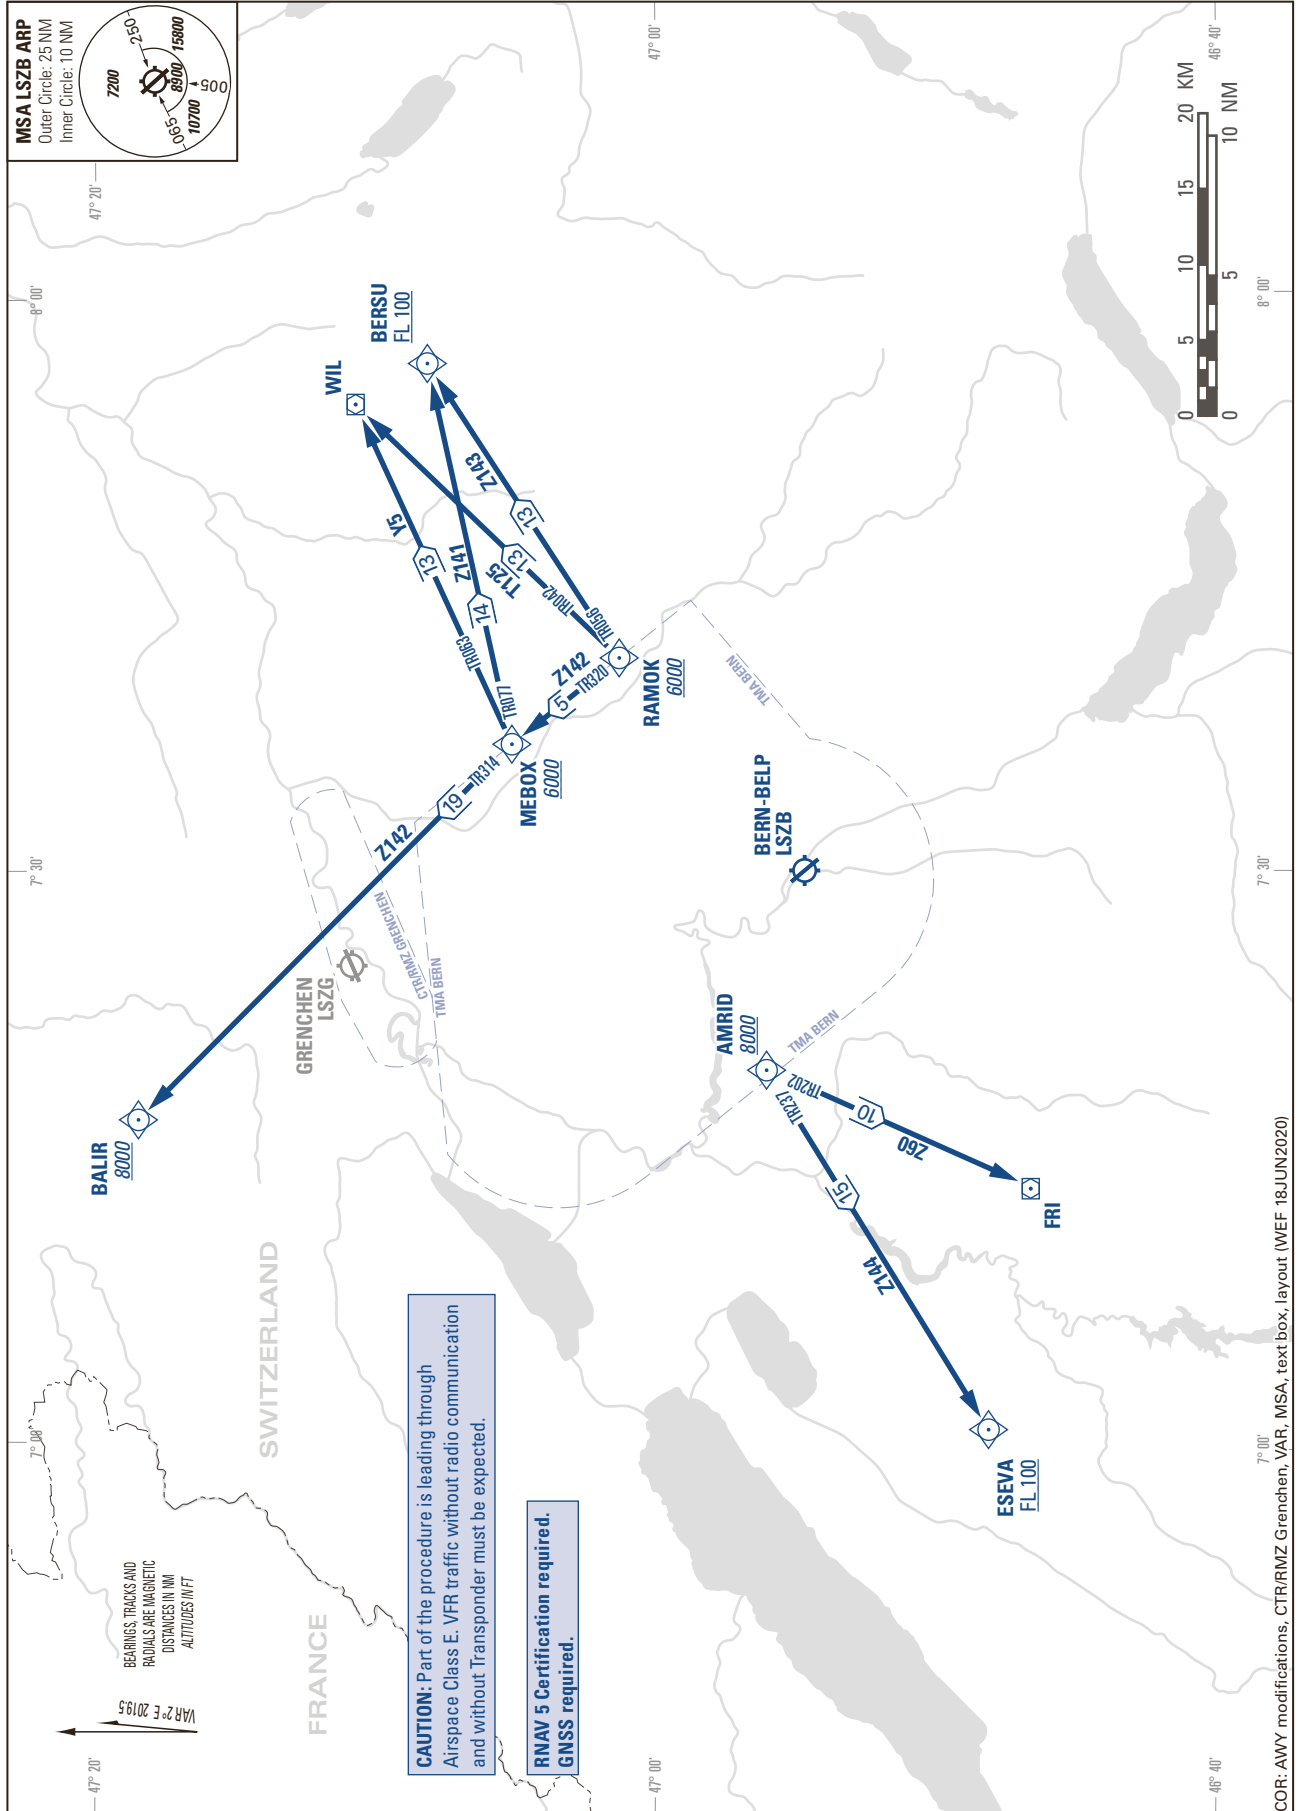

AREA CHART - ICAO

TRANSITION AFTER DEPARTURE
ROUTES RAMOK / MEBOX / AMRID

COR: AWY modifications, CTR/RMZ Grenchen, VAR, MSA, text box, layout (WEE 18.JUN2020)

THIS PAGE INTENTIONALLY LEFT BLANK