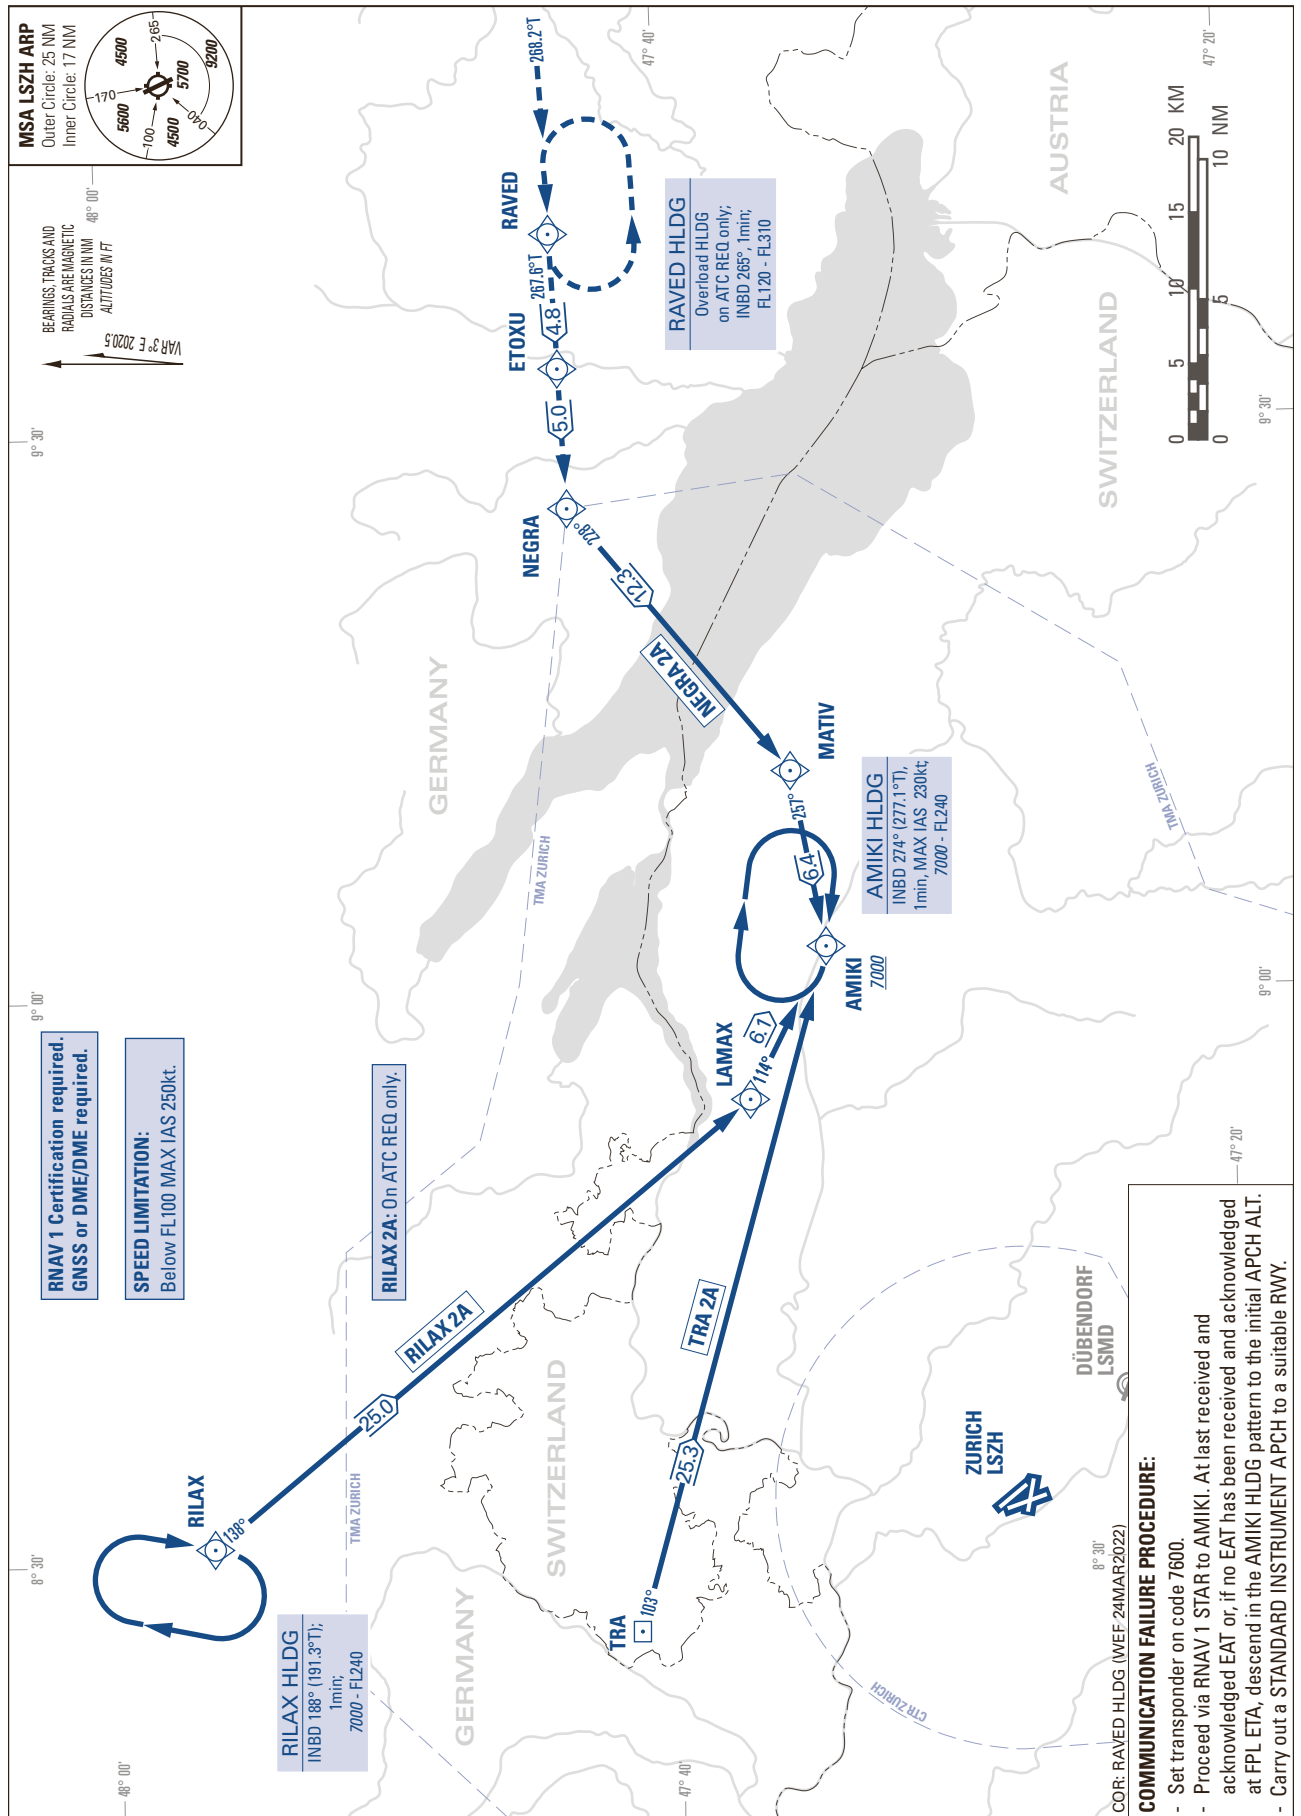

STANDARD INSTRUMENT ARRIVAL CHART
(STAR) - ICAO

TRANSITION LEVEL by ATC
TRANSITION ALTITUDE 7000

ZURICH LSZH
STARTO AMIKI - RNAV 1

THIS PAGE INTENTIONALLY LEFT BLANK