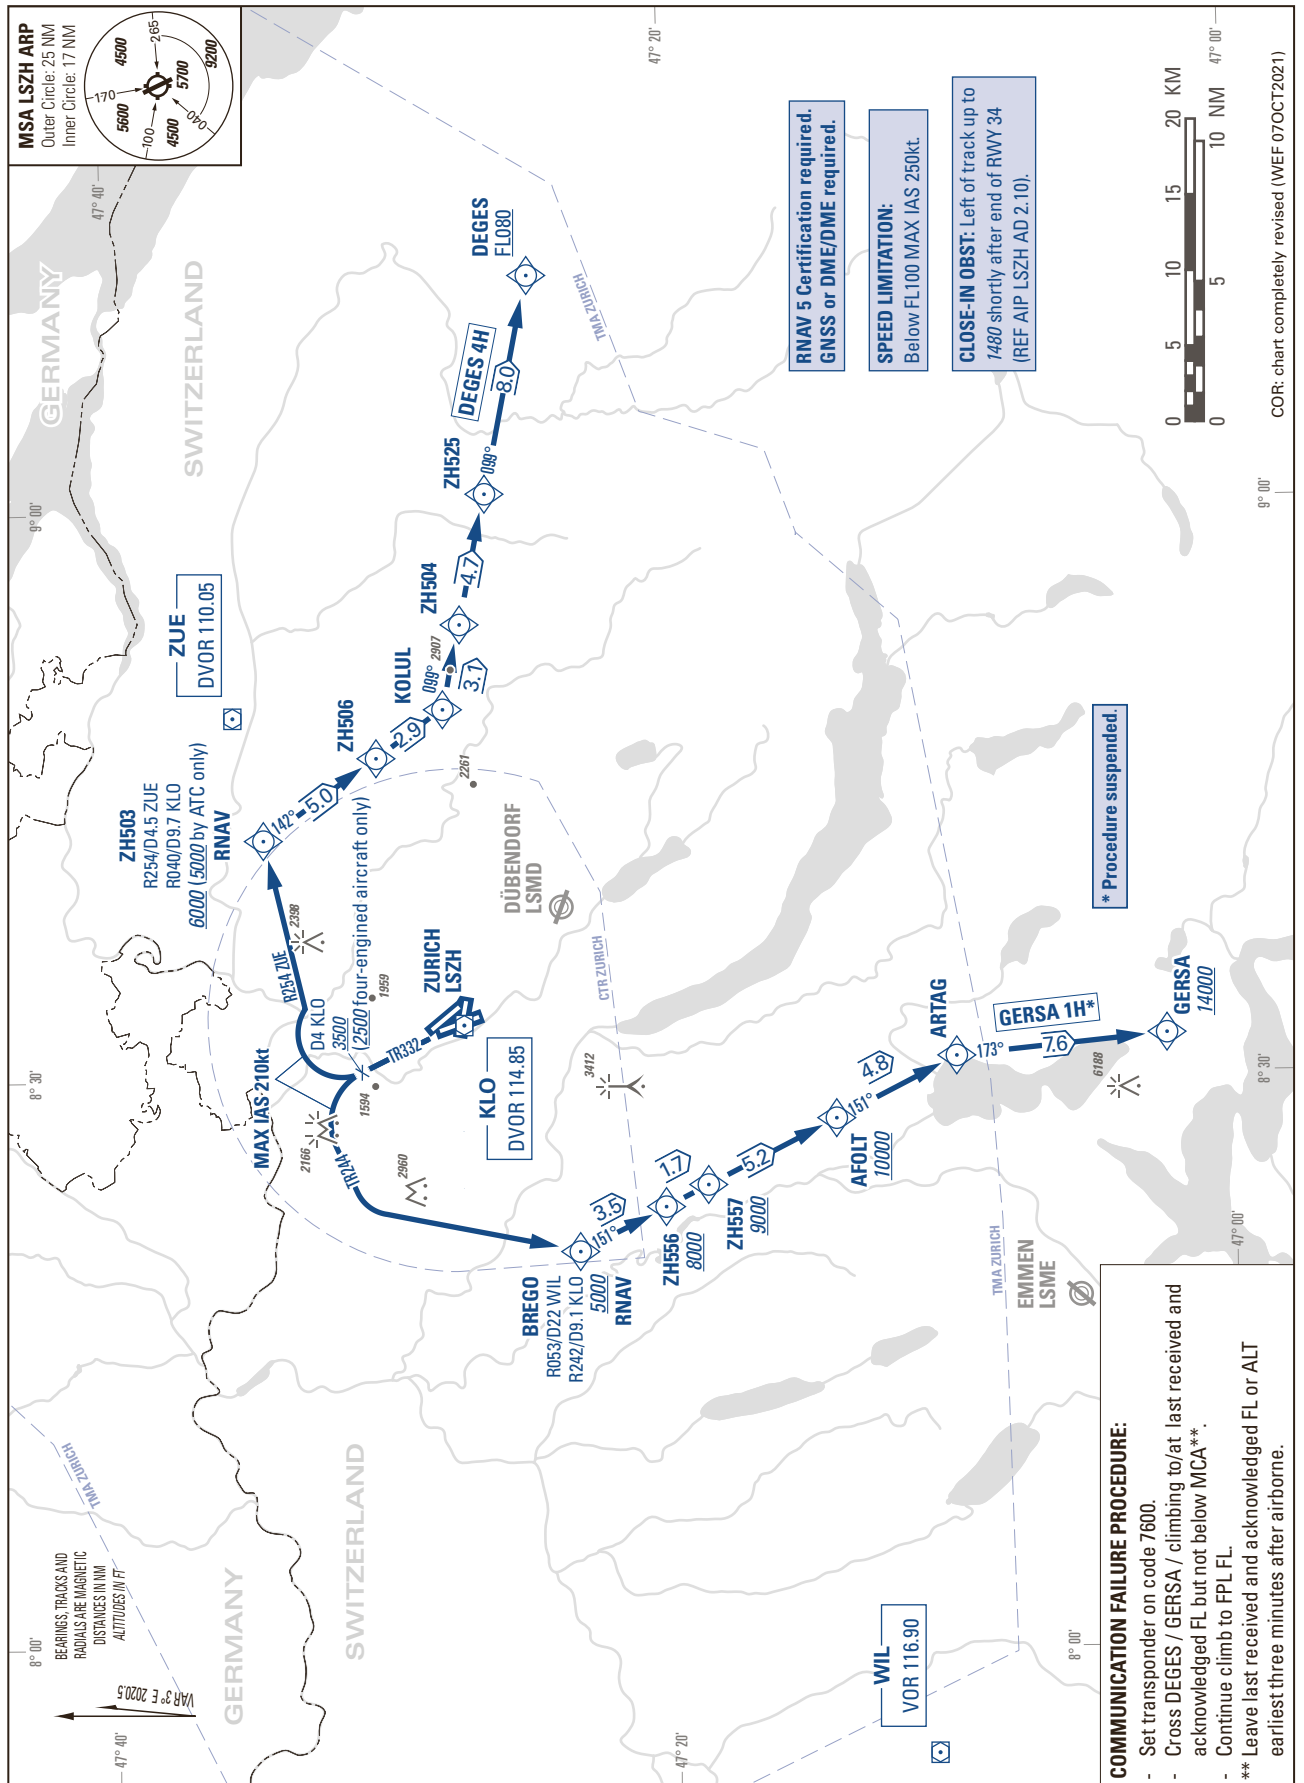

STANDARD INSTRUMENT DEPARTURE CHART (SID) - ICAO

TRANSITION LEVEL by ATC
TRANSITION ALTITUDE 7000

ZURICH LSZH
SID RWY 34 - RNAV 5

THIS PAGE INTENTIONALLY LEFT BLANK