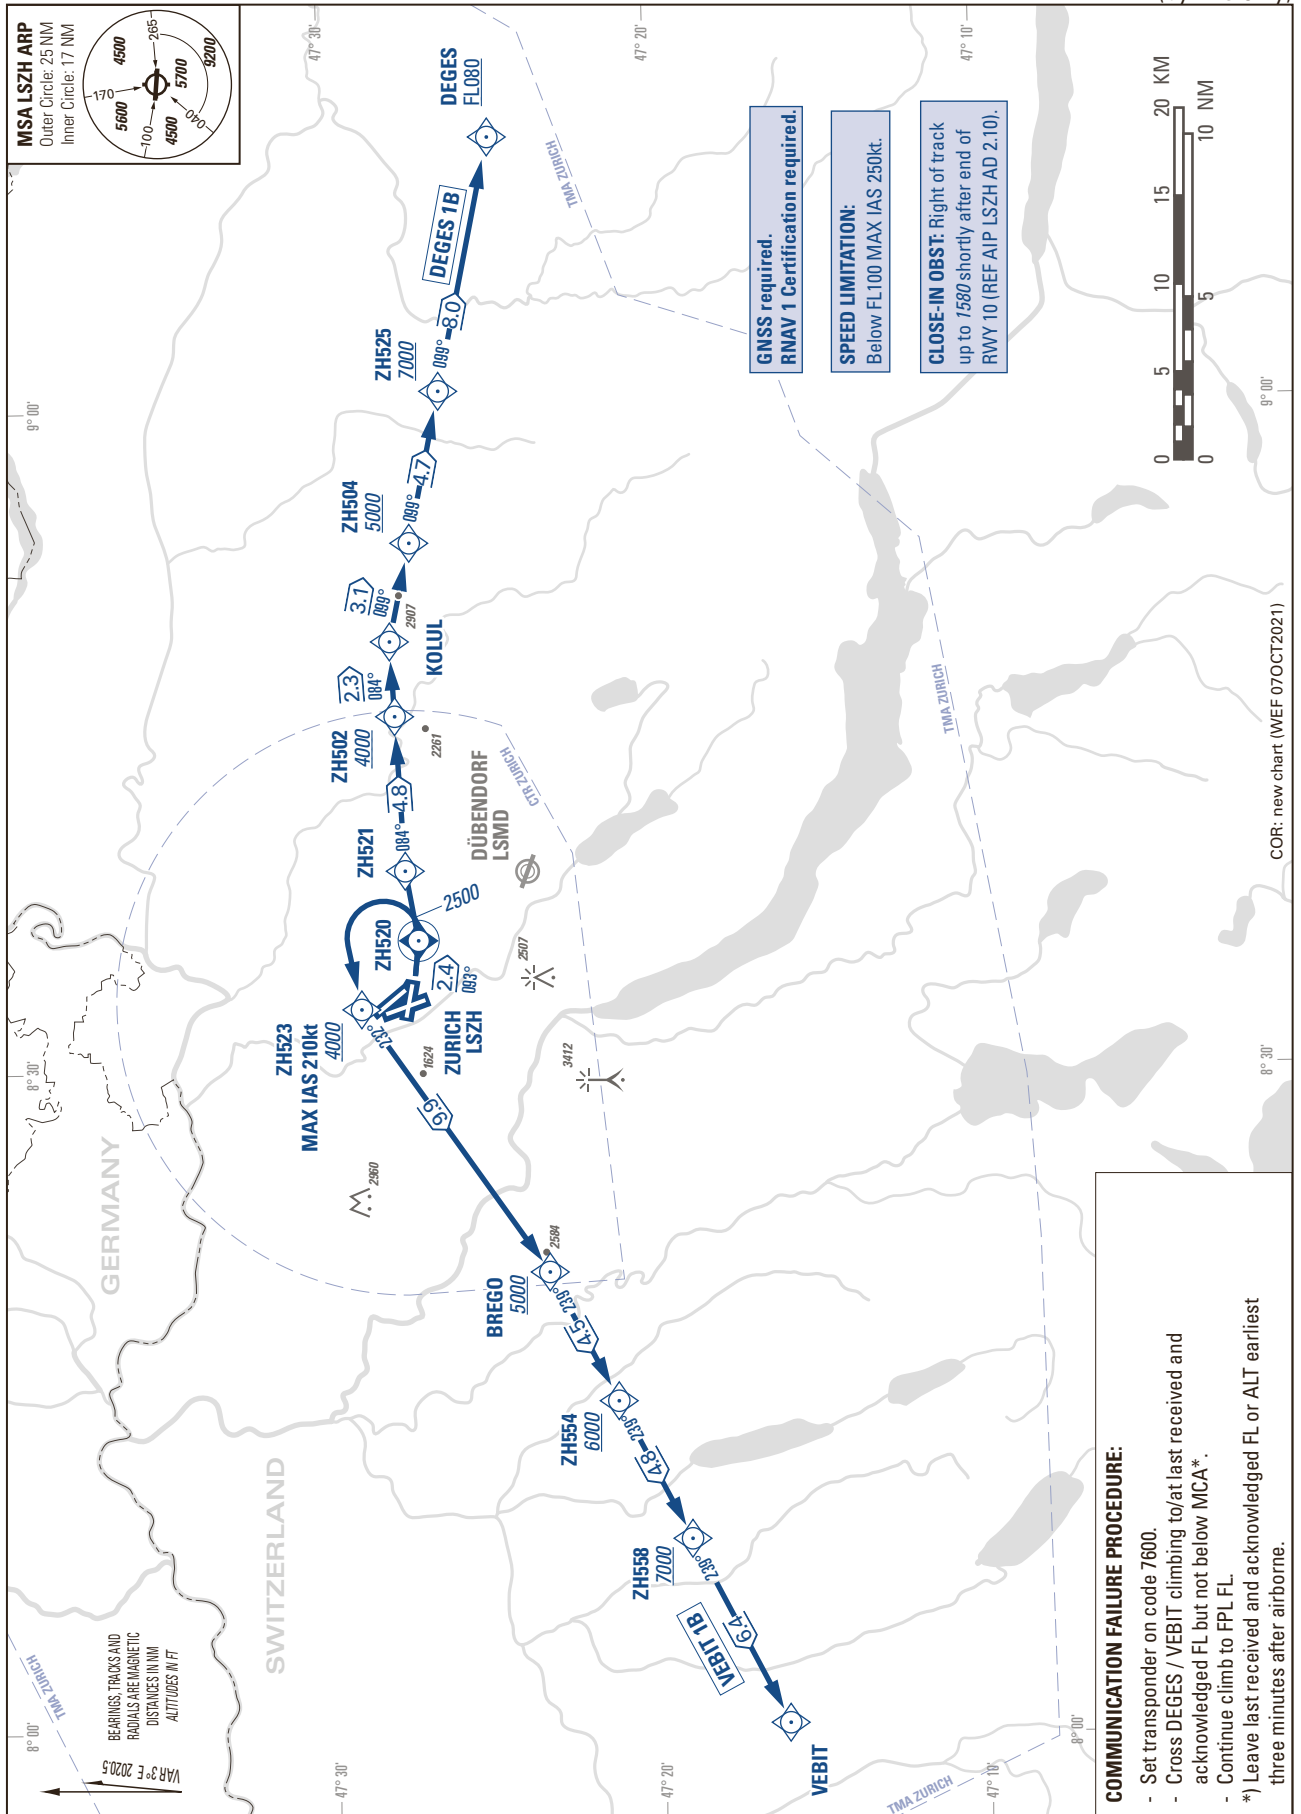

STANDARD INSTRUMENT DEPARTURE CHART (SID) - ICAO

TRANSITION LEVEL by ATC
TRANSITION ALTITUDE 7000

ZURICH - LSZH
SID RWY 10 - RNAV 1
(by ATC only)

THIS PAGE INTENTIONALLY LEFT BLANK