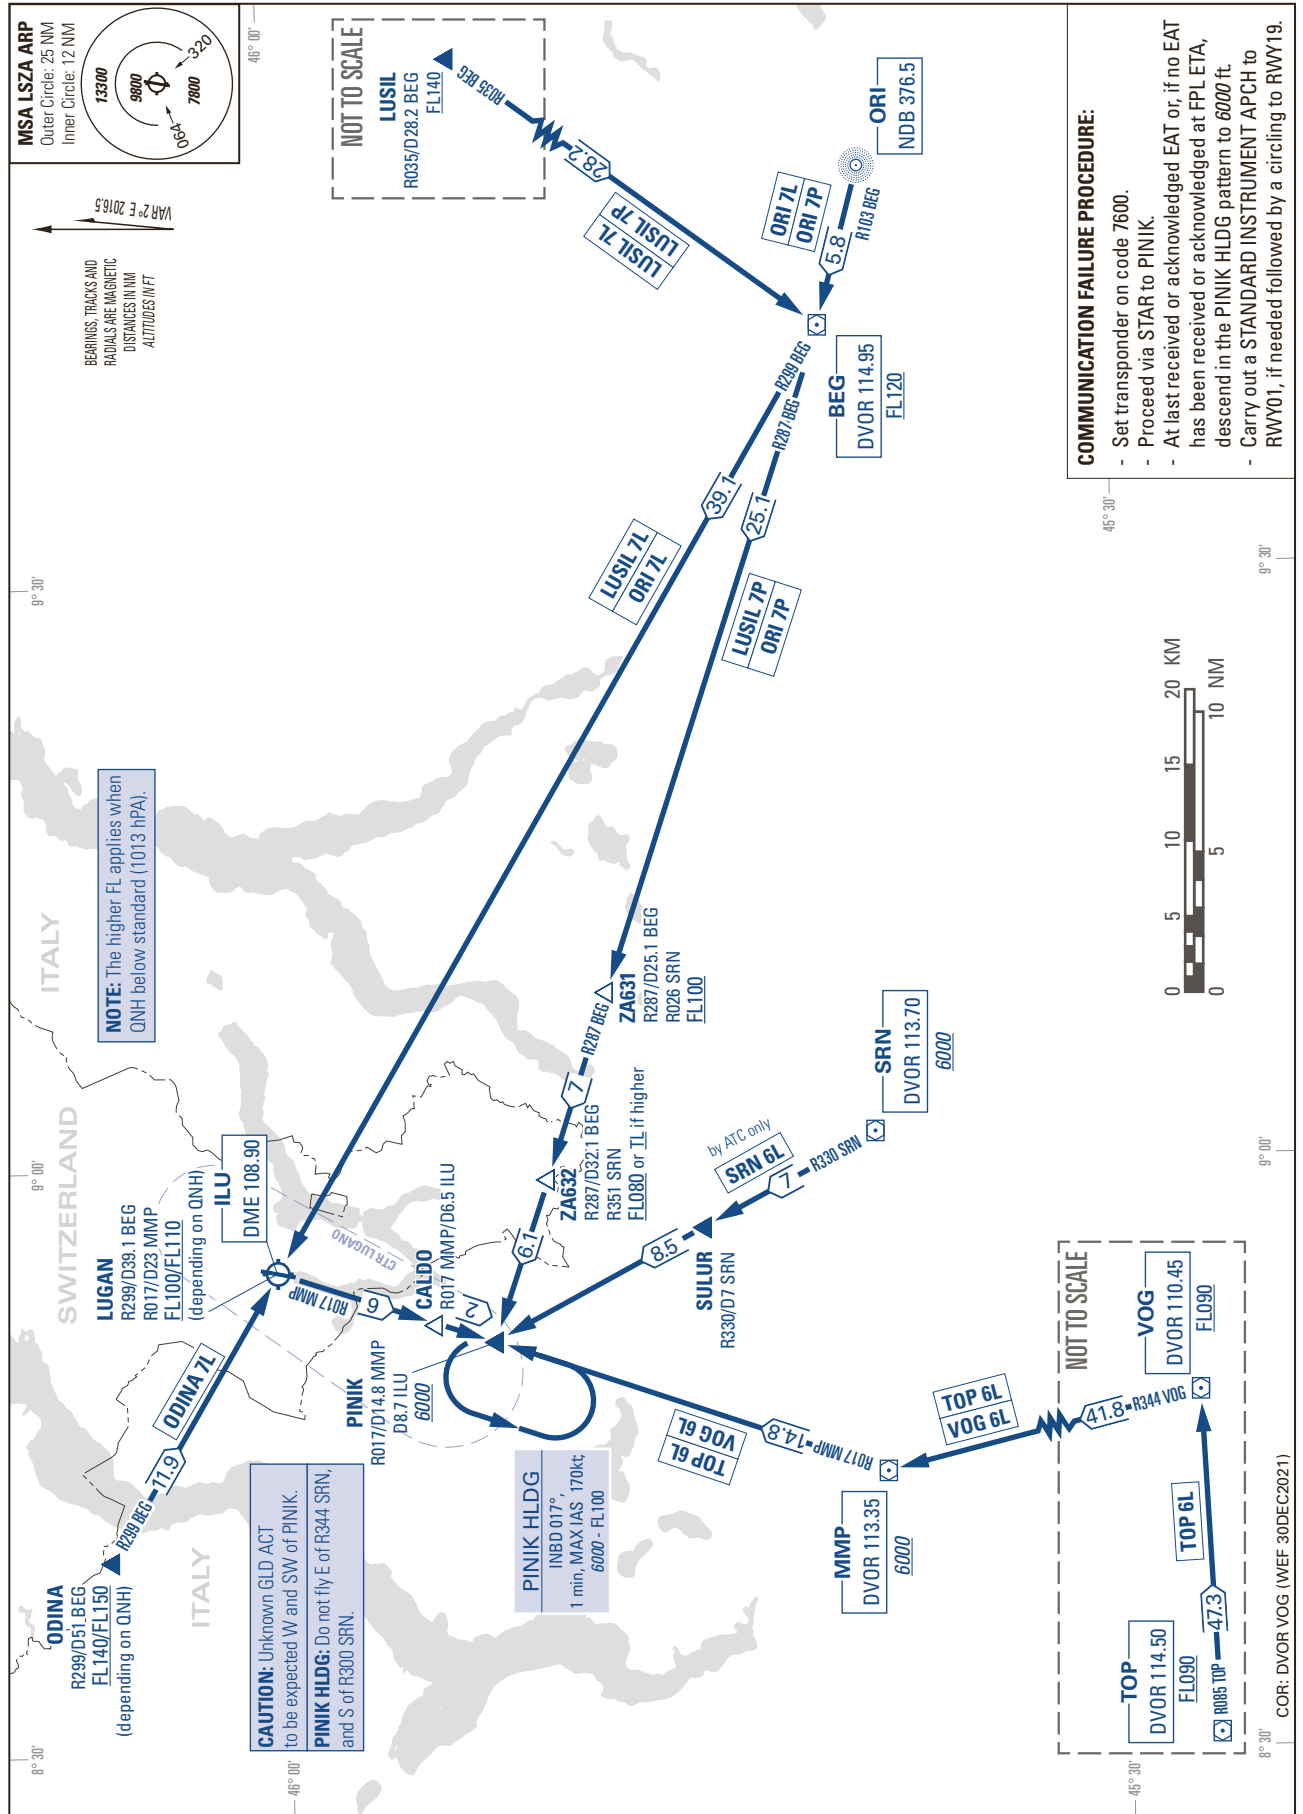

STANDARD INSTRUMENT ARRIVAL CHART
(STAR) - ICAO

TRANSITION LEVEL by ATC
TRANSITION ALTITUDE 6000

LUGANO LSZA
STAR RWY 01/19

THIS PAGE INTENTIONALLY LEFT BLANK