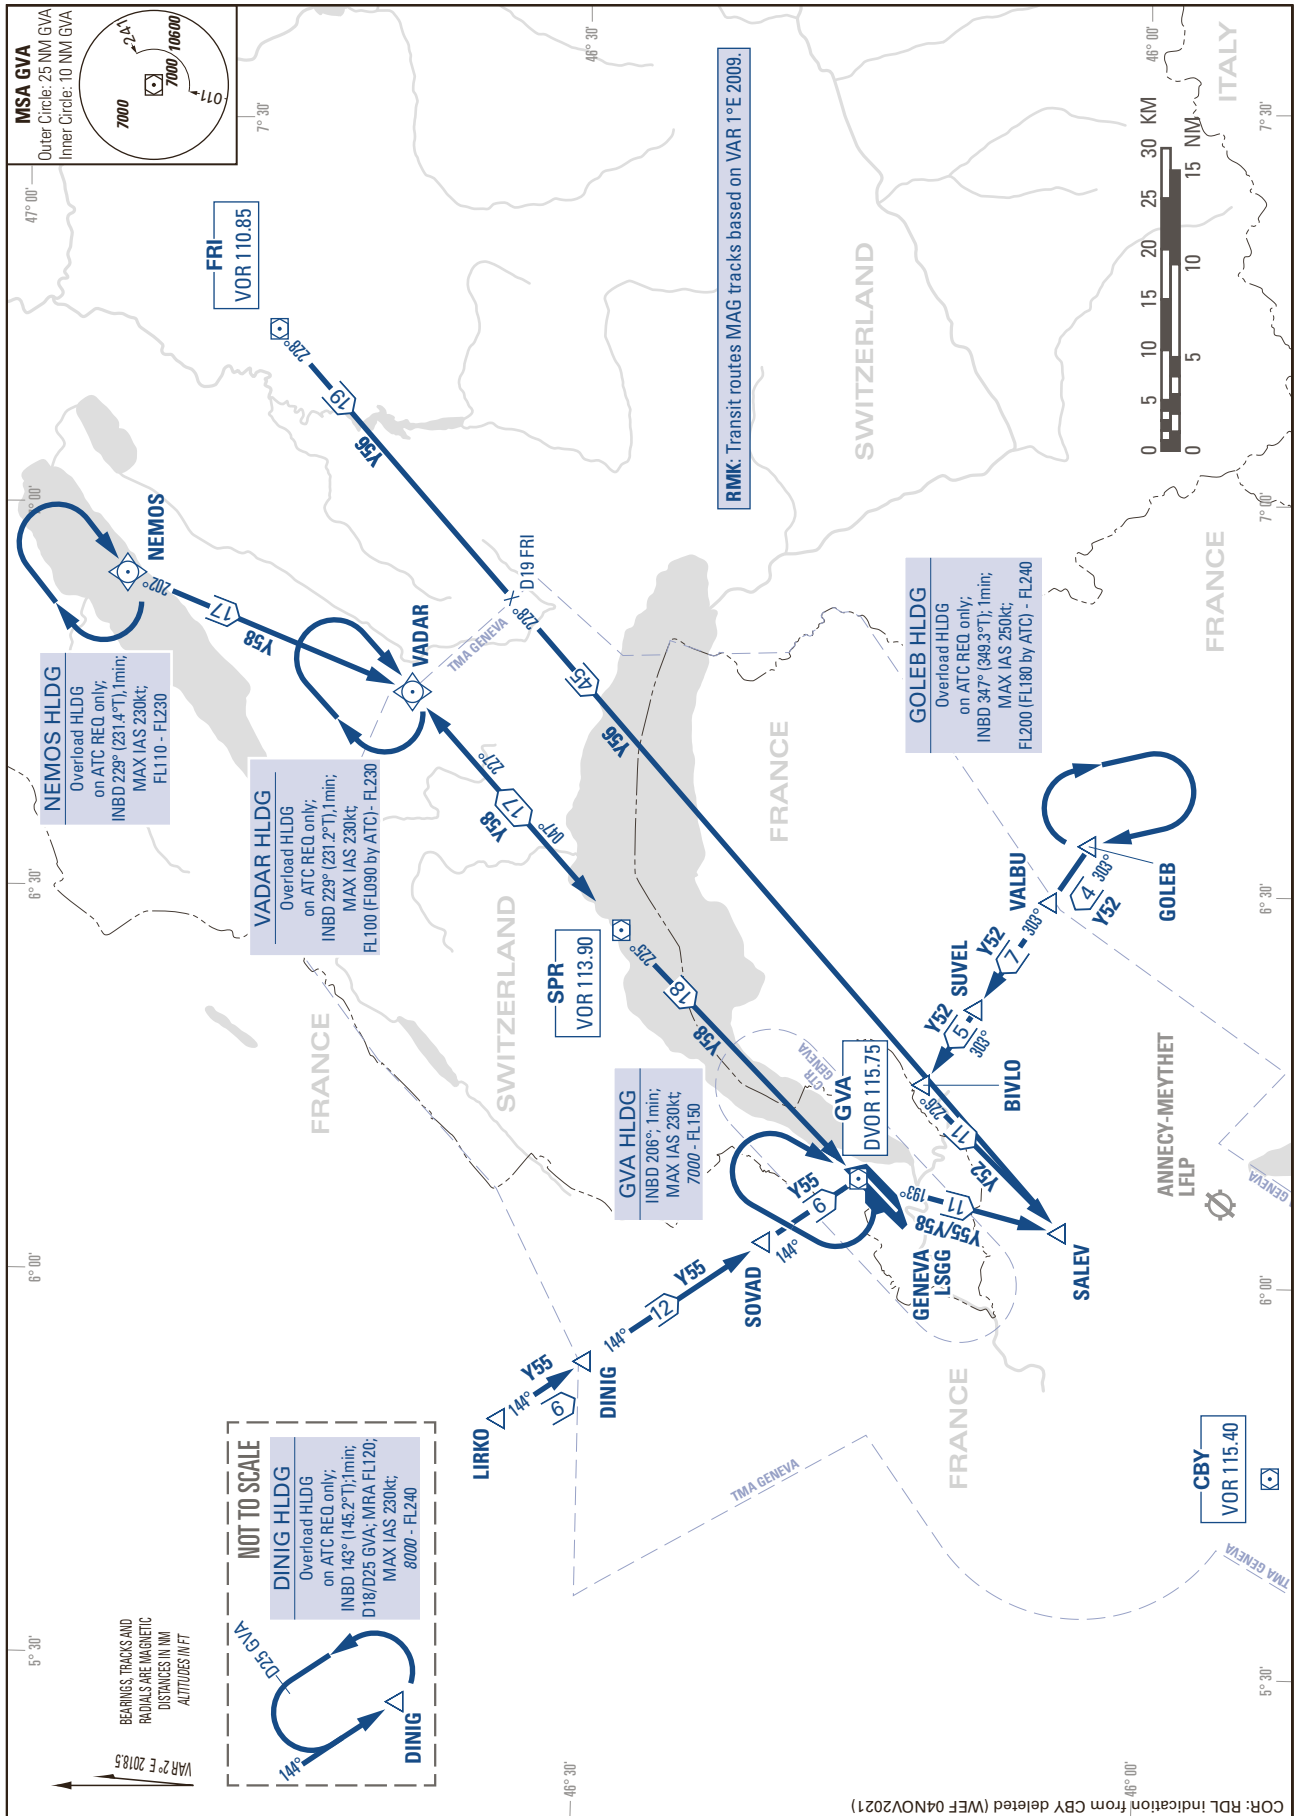

AREA CHART - ICAO

TRANSIT ROUTES THROUGH GENEVA TMA,  
DESTINATION LFLB and LFLP

GENEVA LSGG

THIS PAGE INTENTIONALLY LEFT BLANK